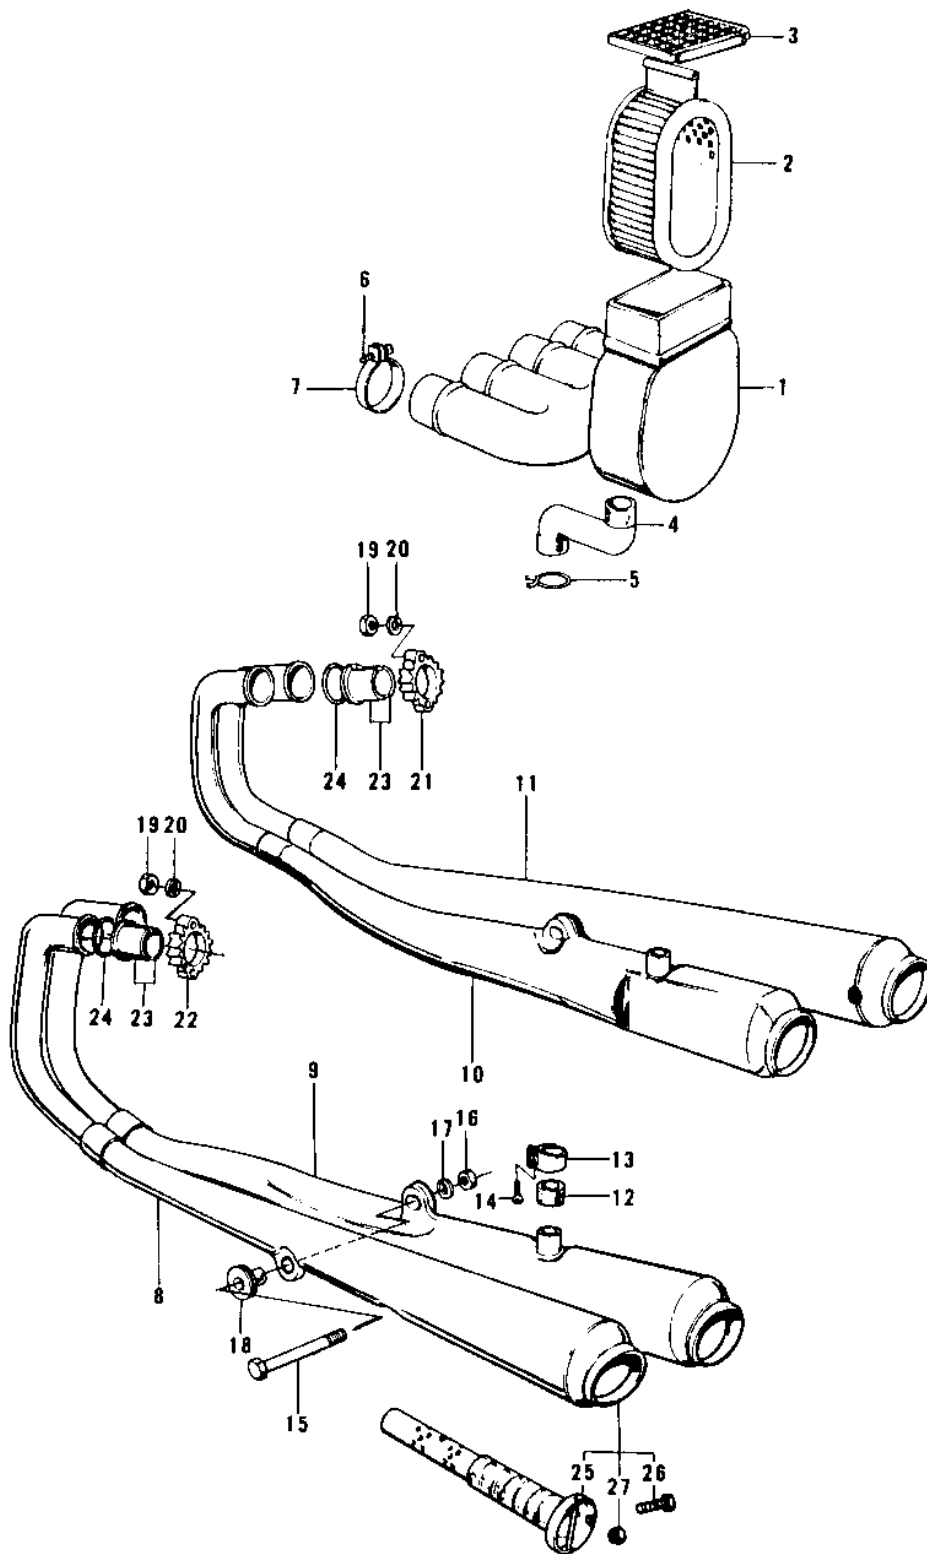

1974 Z1 PARTS DIAGRAM

AIR CLEANER/MUFFLERS

1974 Z1 PARTS LIST

AIR CLEANER/MUFFLERS

ITEM NAME	PART NUMBER	QUANTITY
BODY,AIR CLEANER (Ref # 1)	11011-022	1
ELEMENT,AIR,CLNR (Ref # 2)	11013-034	1
CAP,AIR CLEANER (Ref # 3)	11012-030	1
PIPE,BREATHER (Ref # 4)	92059-078	1
CLAMP BREATHER PIPE (Ref # 5)	92037-028	1
SCREW-PAN-CROS (Ref # 6)	220B0535	1
CLAMP,AIR INLET (Ref # 7)	92123-002	1
MUFFLER ASSY,L.H UPP (Ref # 8)	18001-227	1
MUFFLER ASSY,L.H LOW (Ref # 9)	18001-228	1
MUFFLER ASSY,R.H LOW (Ref # 10)	18001-183	1
MUFFLER ASSY,R.H UPP (Ref # 11)	18001-184	1
PIPE,MUFFLER CONNECT (Ref # 12)	92059-079	1
PIPE,MUFFLER CONNECT (Ref # 12)	92059-120	1
CLAMP,MUFFLER CONNECT (Ref # 13)	92037-103	1
SCREW PAN HEAD 5X16 (Ref # 14)	220B0516	1
SCREW PAN HEAD 6X16 (Ref # 14)	220B0616	1
BOLT,HEX HEAD,10X104 (Ref # 15)	92003-180	3
NUT,10MM (Ref # 16)	92015-1429	1
NUT,LOCK,10MM (Ref # 16)	92019-021	1
WASHER PLAIN 10MM (Ref # 17)	410B1000	1
BUSHING,MUFFLER FITT (Ref # 18)	92092-010	1
NUT 6MM (Ref # 19)	311B0600	2
WASHER SPRING 6MM (Ref # 20)	461F0600	1
HOLDER,EXHAUST PIPE (Ref # 21)	18069-045	1
HOLDER,EXHAUST PIPE (Ref # 22)	18069-046	1
INSERT,EXHAUST PIPE (Ref # 23)	92027-170	1
GASKET,EXHAUST PIPE H (Ref # 24)	11009-1906	1
BAFFLE TUBE (Ref # 25)	18033-058	1
BOLT-UPSET,6X16 (Ref # 26)	112G0616	1