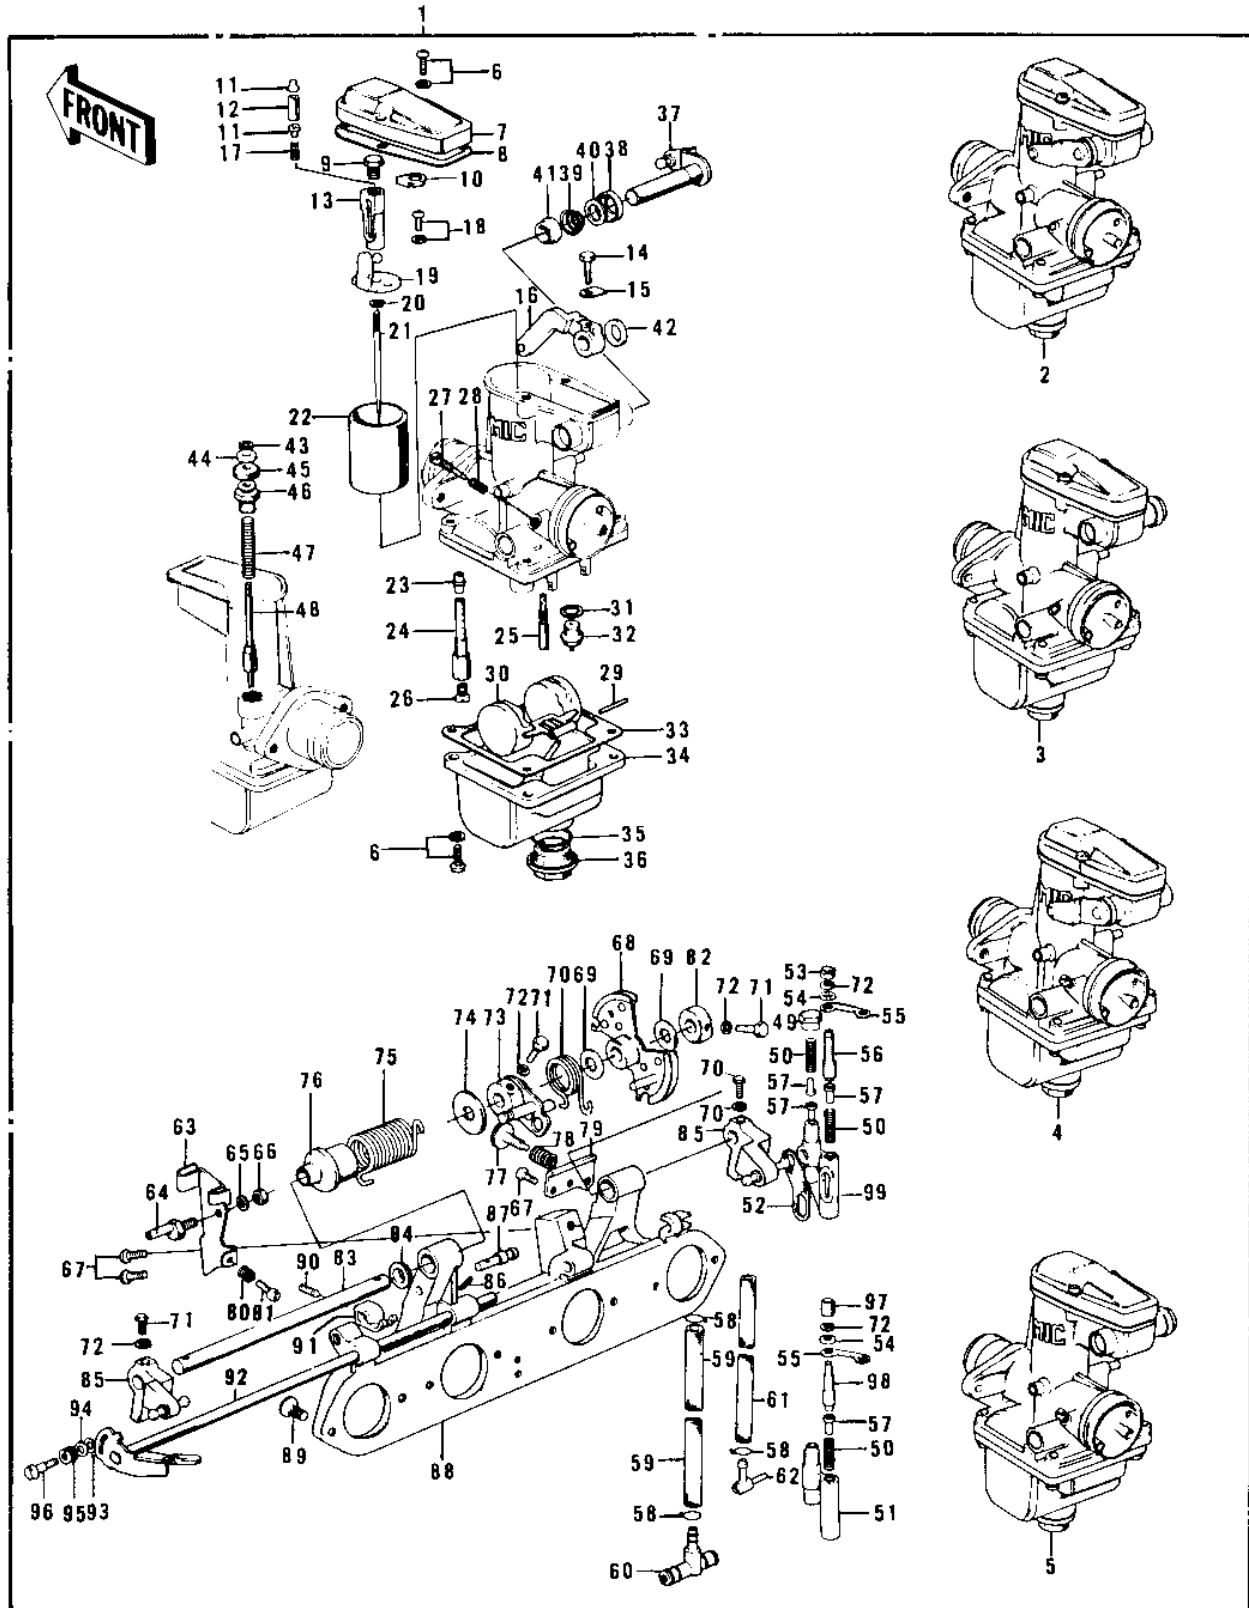

1974 Z1 PARTS DIAGRAM

CARBURETORS (

1974 Z1 PARTS LIST

CARBURETORS (

ITEM NAME	PART NUMBER	QUANTITY
CARBURETOR ASSY,VM28 (Ref # 1)	16001-217	2
CABRETOR ASSY,A (Ref # 2)	16001-172	1
CARBURETOR,D (Ref # 2)	16001-229	1
CABRETOR ASSY,B (Ref # 3)	16001-173	1
CARBURETOR,C (Ref # 3)	16001-228	1
CABRETOR ASSY,C (Ref # 4)	16001-174	1
CARBURETOR,B (Ref # 4)	16001-227	1
CABRETOR ASSY,D (Ref # 5)	16001-175	1
CARBURETOR,A (Ref # 5)	16001-226	1
SCREW FLOAT CHAMBER (Ref # 6)	16033-009	1
TOP,MIXING CHAMBER (Ref # 7)	16005-023	1
GASKET,CHAMBER TOP (Ref # 8)	16019-018	1
BOLT,A (Ref # 9)	16067-003	1
WASHER,LOCK,A (Ref # 10)	16054-003	1
SEAT,SPRING (Ref # 11)	16057-002	1
HOLDER,THROTTLE SHAFT (Ref # 12)	16065-017	1
HOLDER,THROTTLE SHAFT (Ref # 12)	16065-038	1
SHAFT,THROTTLE VALVE (Ref # 13)	16052-003	1
BOLT,B (Ref # 14)	16067-004	1
WASHER,LOCK,B (Ref # 15)	16054-004	1
LEVER,A (Ref # 16)	16068-007	1
SPRING,A (Ref # 17)	16040-004	1
SCREW,FLOAT CHAM FITT (Ref # 18)	16033-027	1
PLATE,THROTTLE VALVE (Ref # 19)	16007-018	1
CIRCLIP (Ref # 20)	16008-010	1
JET NEEDLE 5J9 (Ref # 21)	16009-055	1
VALVE,THROTTLE CA2.5 (Ref # 22)	16025-051	1
VALVE,THROTTLE CAL,5 (Ref # 22)	16025-075	1
NEEDLE JET P-8 (Ref # 23)	16017-064	1