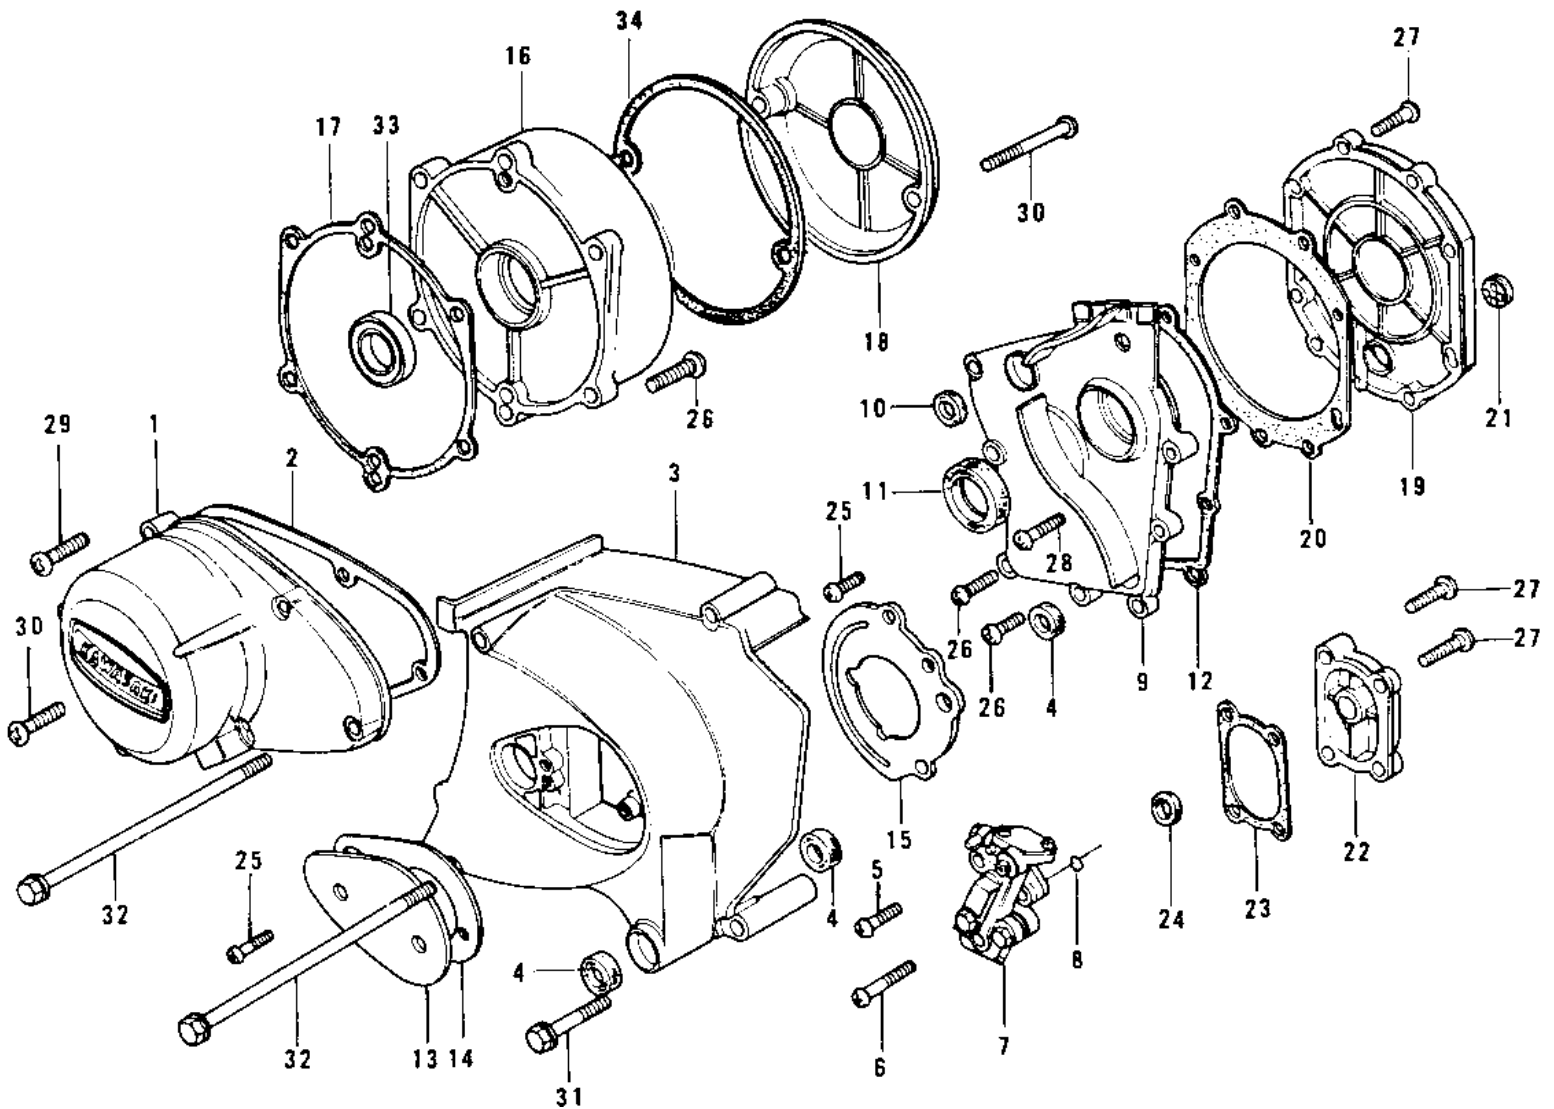

## 1974 Z1 PARTS DIAGRAM

ENGINE COVERS

### ENGINE COVERS

ITEM NAME	PART NUMBER	QUANTITY
COVER,L.H ENGINE (Ref # 1)	14031-1020	1
GASKET,GENERATOR COVE (Ref # 2)	11060-1075	1
COVER,FRONT CHAIN (Ref # 3)	14026-026	2
OIL SEAL SB12205 (Ref # 4)	92049-004	1
SCREW PAN HEAD 5X12 (Ref # 5)	220B0512	1
SCREW PAN CROSS,5X28 (Ref # 6)	220B0528	1
OIL PUMP ASSY (Ref # 7)	16082-056	2
"O" RING,OIL PUMP (Ref # 8)	92055-053	1
COVER,TRANSMISSION (Ref # 9)	14025-1106	1
OIL SEAL,TC7187 (Ref # 10)	92050-048	1
OIL SEAL SC325210 (Ref # 11)	92050-024	1
GASKET,MISSION COVER (Ref # 12)	14058-004	1
COVER,OIL PUMP (Ref # 13)	14026-012	1
GASKET,CHAIN COVER (Ref # 14)	14045-015	1
COVER,ENGINE SPROCKET (Ref # 15)	14024-008	1
COVER,R.H ENGINE (Ref # 16)	14032-083	1
GASKET,RH ENGINE COVE (Ref # 17)	11060-1071	1
COVER,BREAKER POINT (Ref # 18)	14027-023-80	1
COVER,CLUTCH (Ref # 19)	14032-121	1
GASKET,CLUTCH (Ref # 20)	14046-024	1
GAUGE,OIL LEVEL (Ref # 21)	52015-004	1
COVER,KICK SHAFT,BARL (Ref # 22)	14032-075-2H	2
GASKET,KICK COVER (Ref # 23)	14046-025	1
OIL SEAL,SC22325 (Ref # 24)	92049-1048	1
SCREW PAN HEAD 6X12 (Ref # 25)	220B0612	1
SCREW PAN HEAD 6X22 (Ref # 26)	220B0622	1
SCREW PAN HEAD 6X25 (Ref # 27)	220B0625	1
SCREW PAN HEAD 6X28 (Ref # 28)	220B0628	1
SCREW PAN HEAD 6X30 (Ref # 29)	220B0630	1

## 1974 Z1 PARTS LIST

### ENGINE COVERS

ITEM NAME	PART NUMBER	QUANTITY
SCREW PAN HEAD 6X40 (Ref # 30)	220B0640	1
BOLT,6X70 (Ref # 31)	110G0670	1
BOLT-UPSET,6X125 (Ref # 32)	112G06125	1
OIL SEAL,S25407R (Ref # 33)	92050-047	1
GASKET,POINT CAP (Ref # 34)	14050-006	1