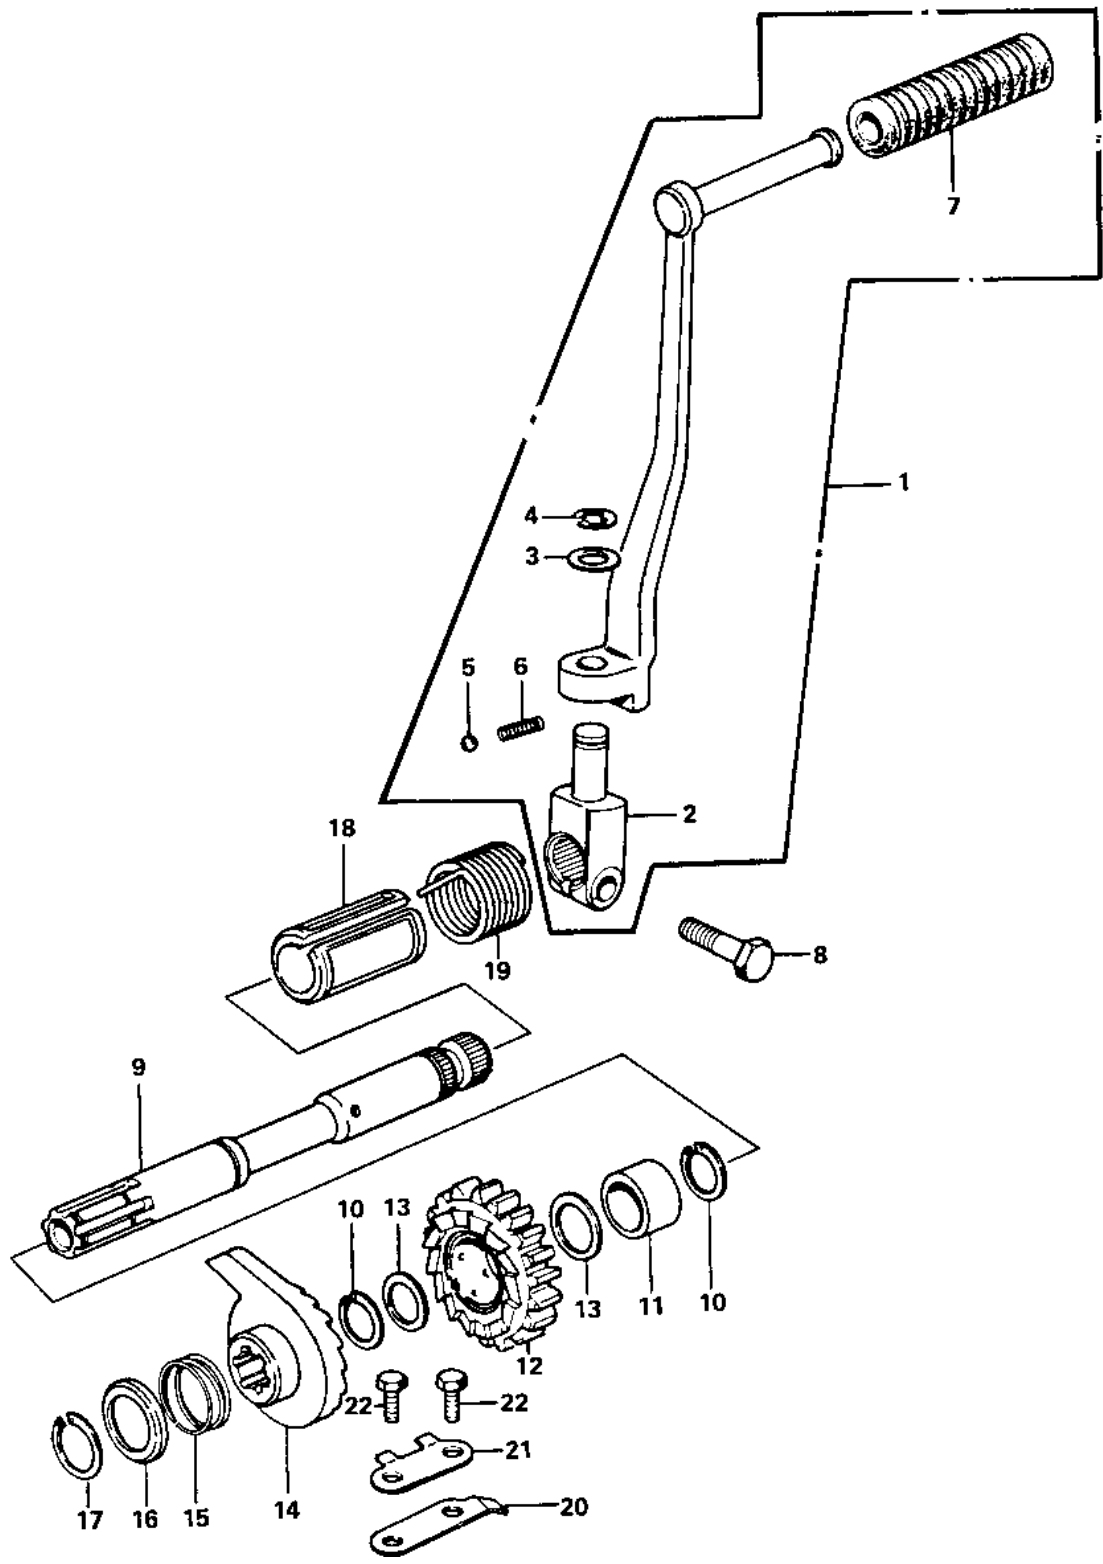

1974 Z1 PARTS DIAGRAM

KICKSTARTER MECHANISM

1974 Z1 PARTS LIST

KICKSTARTER MECHANISM

ITEM NAME	PART NUMBER	QUANTITY
PEDAL,KICKSTARTER (Ref # 1)	13058-044	1
BOSS-KICK PEDAL (Ref # 2)	13061-014	1
WASHER BRAKE PEDAL (Ref # 3)	92022-085	1
CIRCLIP 10MM (Ref # 4)	482J0100	1
BALL STEEL 1/4' (Ref # 5)	600A0800	1
SPRING KICK PEDAL (Ref # 6)	92081-020	1
RUBBER KICK PEDAL (Ref # 7)	13063-004	1
BOLT-HEX HEAD,10X25 (Ref # 8)	114B1025	1
SHAFT,KICKSTARTER (Ref # 9)	13066-029	1
CIRCLIP,25MM (Ref # 10)	92033-025	1
COLLAR,KICKSHAFT (Ref # 11)	92028-126	1
GEAR,KICKSTARTER 19T (Ref # 12)	13068-028	1
WASHER,PLAIN,22MM (Ref # 13)	92022-207	1
RATCHET,KICK SHAFT (Ref # 14)	13078-011	1
SPRING RATCHET (Ref # 15)	92081-104	1
CAP,KICKSTARTER (Ref # 16)	92102-008	1
CIRCLIP,19MM (Ref # 17)	480J1900	1
GUID,KICK SHAFT (Ref # 18)	13070-005	1
SPRING,KICKSTARTER (Ref # 19)	92082-004	1
STOPPER,KICKSTARTER (Ref # 20)	13072-012	1
WASHER-LOCK (Ref # 21)	92024-036	1
BOLT-UPSET 6X14 (Ref # 22)	112B0614	1