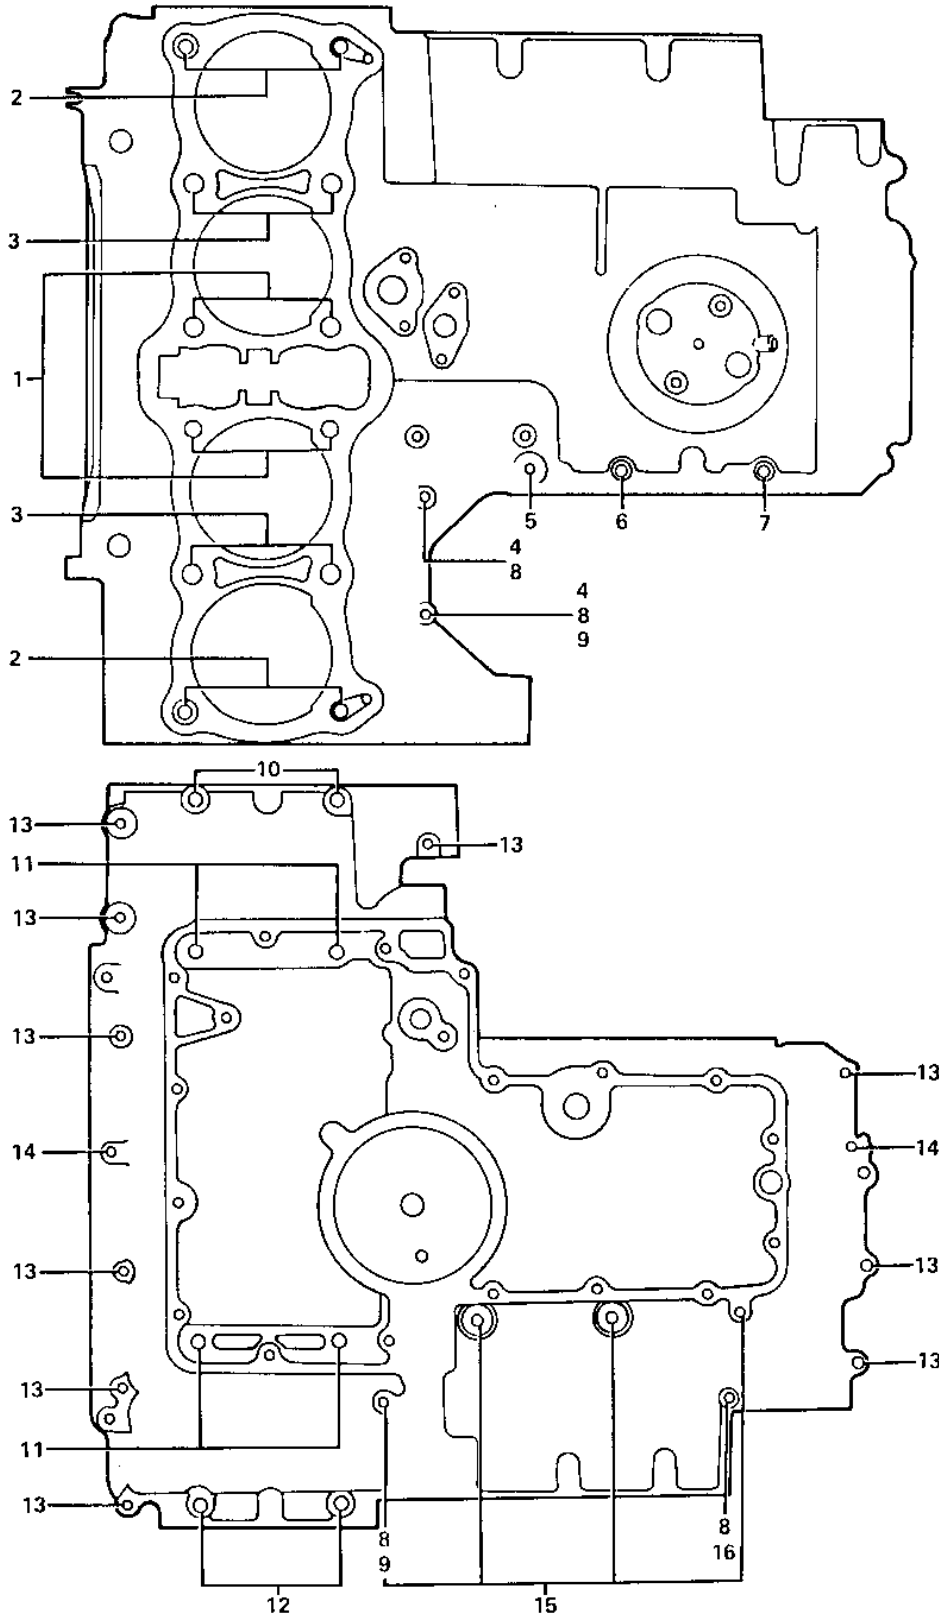

1974 Z1 PARTS DIAGRAM

CRANKCASE BOLT & STUD PATTERN

1974 Z1 PARTS LIST

CRANKCASE BOLT & STUD PATTERN

ITEM NAME	PART NUMBER	QUANTITY
STUD,10X190 (Ref # 1)	92004-1002	2
STUD,10X133 (Ref # 1)	92004-1004	2
STUD,10X158 (Ref # 2)	92004-1003	2
BOLT,HEX HEAD,6X41 (Ref # 4)	92003-109	2
BOLT,HEX HEAD,6X54 (Ref # 5)	92003-110	2
BOLT,HEX HEAD,6X99 (Ref # 6)	92003-111	1
BOLT,HEX HEAD,6X116 (Ref # 7)	92003-113	1
CLAMP,WIRING HARNESS (Ref # 8)	21126-008	1
WASHER PLAIN 6MM (Ref # 9)	410B0600	1
BOLT-FLANGED,8X95 (Ref # 10)	130P0895	1
BOLT,HEX HEAD,8X72 (Ref # 11)	92003-107	1
BOLT,HEX HEAD,8X81 (Ref # 12)	92003-108	1
BOLT-FLANGED,6X95 (Ref # 15)	130G0695	1
BOLT-FLANGED,6X70 (Ref # 16)	130G0670	1