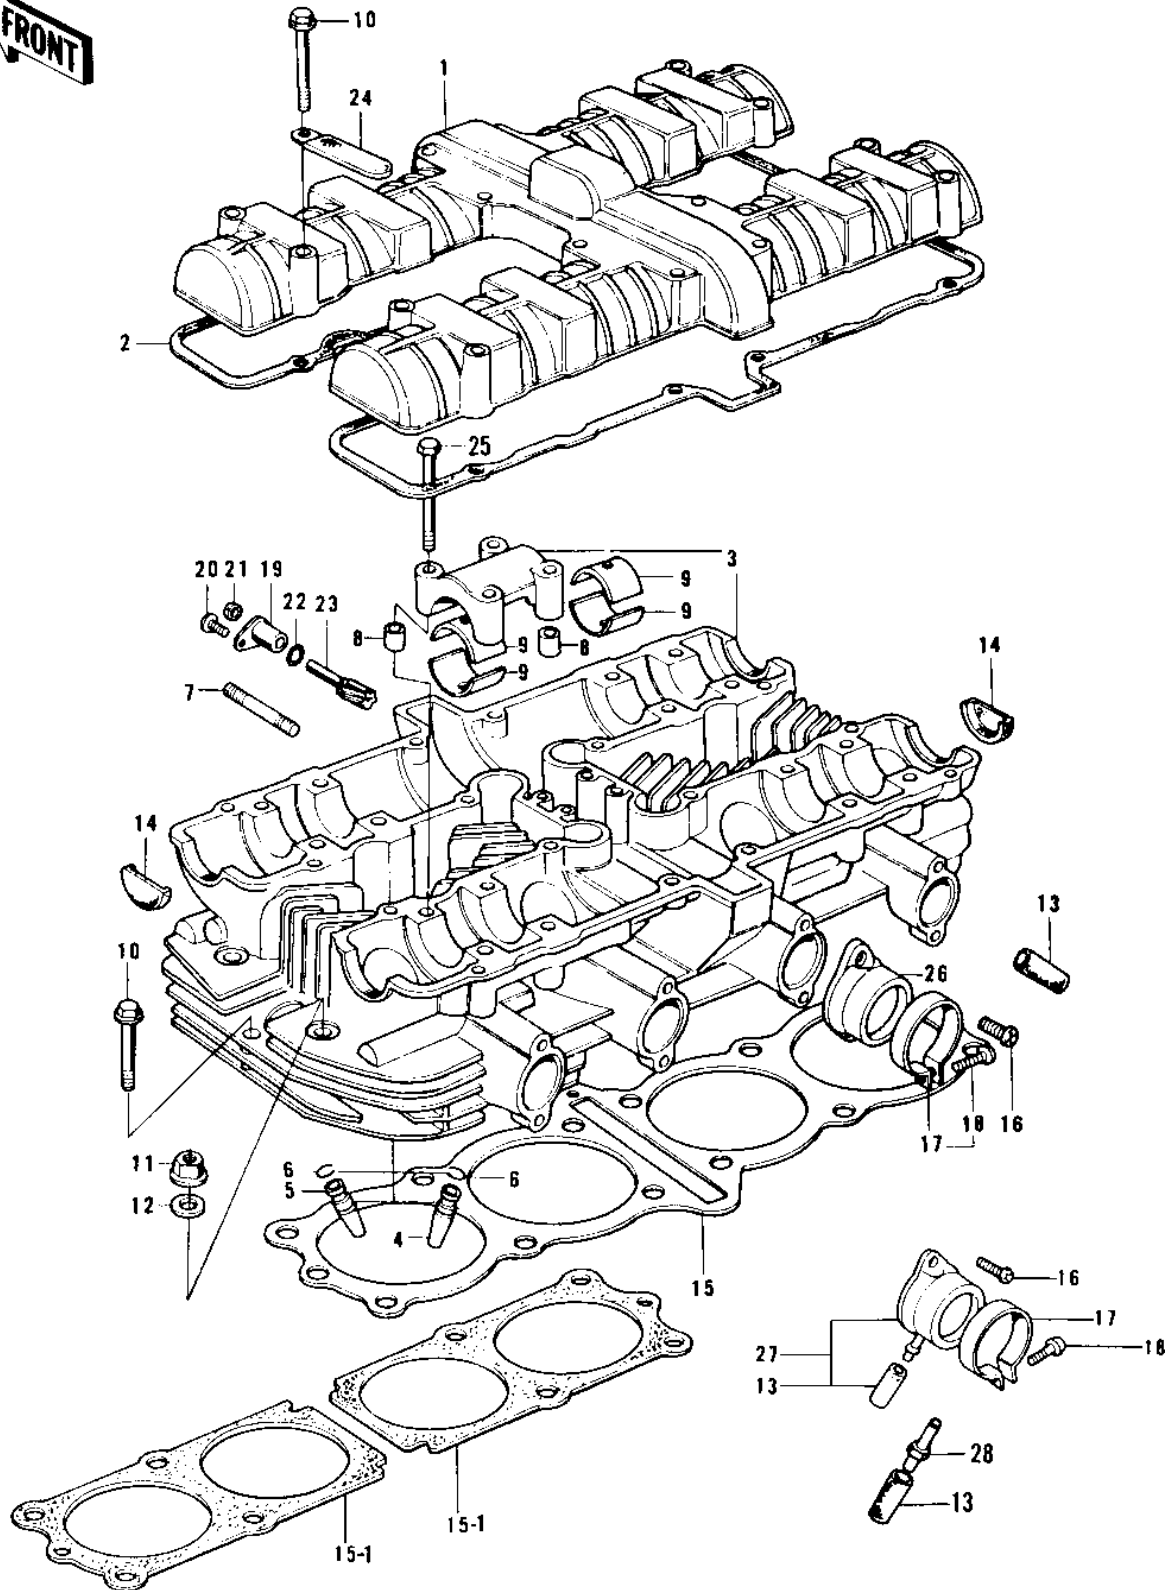

1974 Z1 PARTS DIAGRAM

CYLINDER HEAD/COVER

1974 Z1 PARTS LIST

CYLINDER HEAD/COVER

ITEM NAME	PART NUMBER	QUANTITY
COVER,CYLINDER HEAD (Ref # 1)	14025-1119	1
COVER,CYLINDER HEAD (Ref # 1)	11022-012-2H	1
GASKET,CYL HEAD COVER (Ref # 2)	11023-006	1
CYLINDER HEAD (Ref # 3)	11002-012	1
CYLINDER HEAD,BARREL (Ref # 3)	11002-016-2H	1
GUIDE,INLET VALVE (Ref # 4)	12013-001	2
GUIDE, EXHAUST VALVE (Ref # 5)	12013-002	2
CIRCLIP-VALVE (Ref # 6)	92036-023	2
STUD,6X46 (Ref # 7)	92004-049	1
PIN-DOWEL (Ref # 8)	92042-007	1
BUSHING,CAMSHAFT (Ref # 9)	13034-030	1
BOLT,HEX HEAD,6X45 (Ref # 10)	92003-092	2
NUT,CYLINDER HEAD (Ref # 11)	92015-076	2
WASHER,PLAIN,10MM (Ref # 12)	92022-215	1
RUBBER PLUG (Ref # 13)	92068-006	1
PLUG,CAM SHAFT (Ref # 14)	92066-017	1
GASKET,CYLINDER HEAD (Ref # 15)	11004-052	1
GASKET,CYLINDER HEAD (Ref # 15-1)	11004-066	1
SCREW PAN HEAD 6X18 (Ref # 16)	220B0618	1
CLAMP,HOLDER (Ref # 17)	92037-077	1
SCREW PAN HEAD 5X20 (Ref # 18)	220B0520	1
GUIDE,TACHOMETER GEAR (Ref # 19)	92087-5001	1
SCREW PAN HEAD 6X12 (Ref # 20)	220B0612	1
OIL SEAL (Ref # 21)	92050-075	1
"O"RING 10MM (Ref # 22)	670B1510	1
GEAR,TACHOMETER,10T (Ref # 23)	13223-011	1
CLAMP,WIRING HARNESS (Ref # 24)	21126-008	1
HOLDER-R.H CARBRETOR (Ref # 26)	16065-028	4
HOLDER,CARBURETOR,L.H (Ref # 27)	16065-029	2

1974 Z1 PARTS LIST

CYLINDER HEAD/COVER

ITEM NAME	PART NUMBER	QUANTITY
NIPPLE (Ref # 28)	92005-005	1