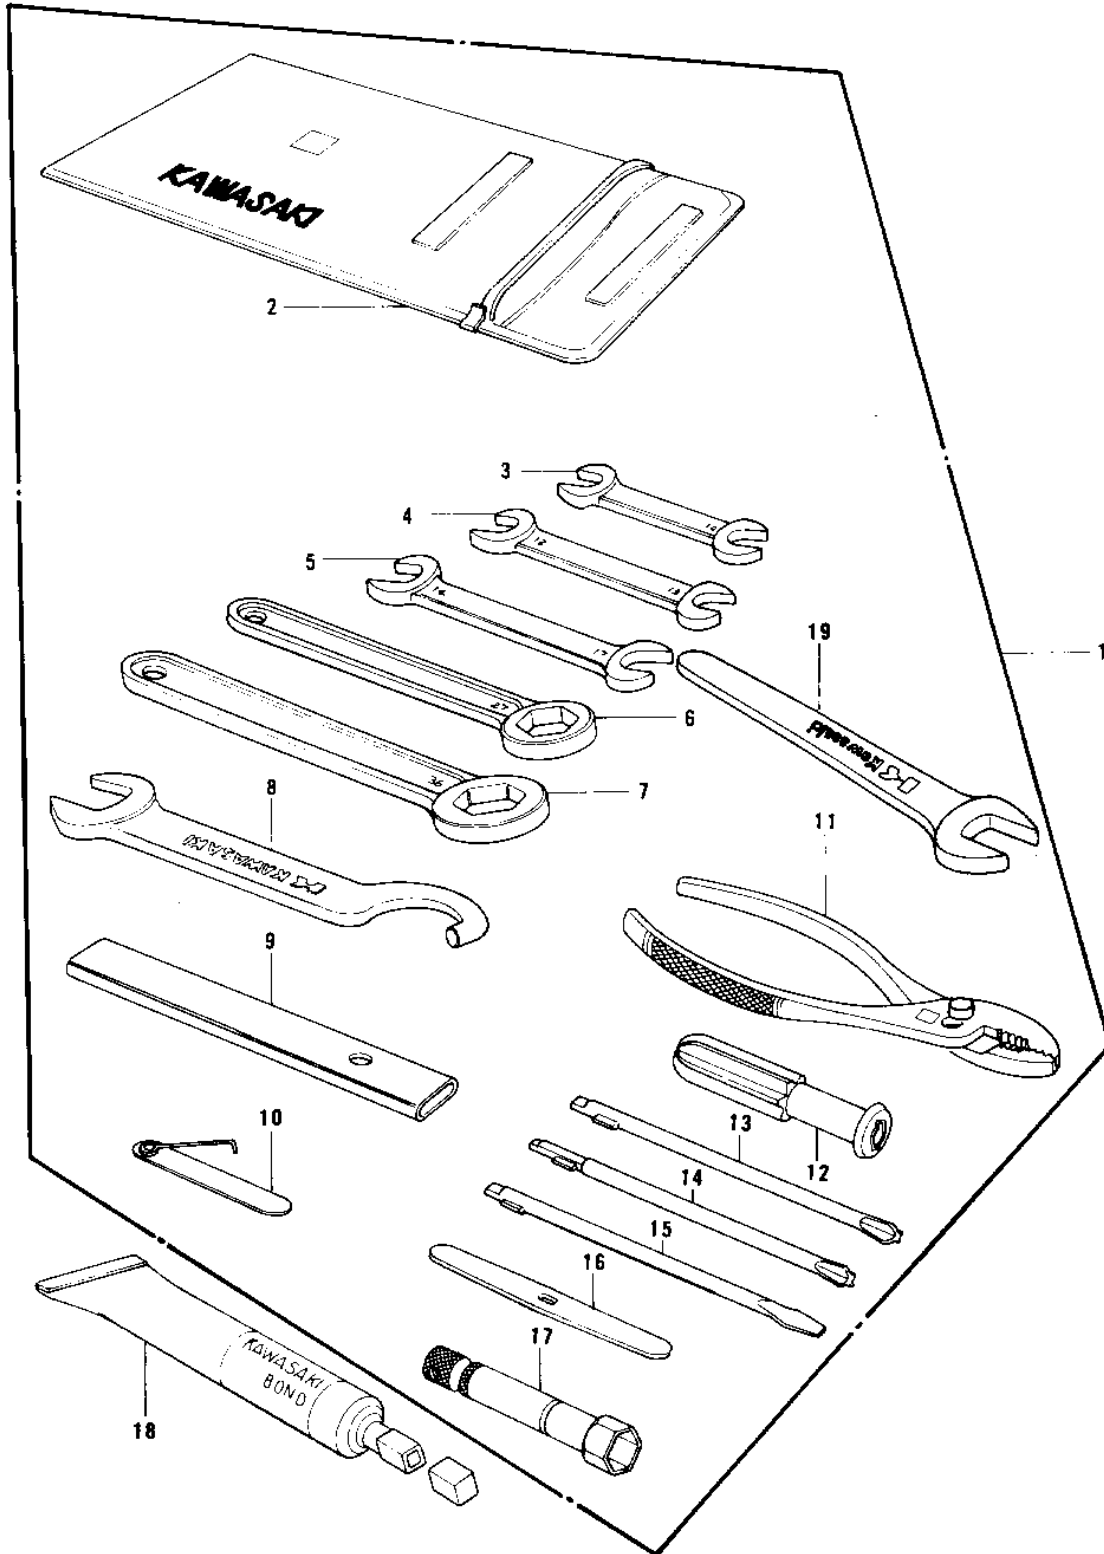

# 1976 KZ750-B1 PARTS DIAGRAM

OWNER TOOLS

10

# 1976 KZ750-B1 PARTS LIST

## OWNER TOOLS

ITEM NAME	PART NUMBER	QUANTITY
56007-1014 (Canada) (Ref # 1)	56007-053	1
TOOL KIT (Ref # 1)	56007-1014	1
BAG,TOOL (Ref # 2)	56008-009	1
WRENCH,OPEN,8X10 (Ref # 3)	92126-001	1
WRENCH,OPEN END,12X13 (Ref # 4)	92126-002	1
TOOL-WRENCH,OPEN END, (Ref # 5)	92110-1153	1
TOOL-WRENCH,BOX END,2 (Ref # 6)	92110-1147	1
92108-013 (Canada) (Ref # 7)	92109-010	1
WRENCH,BOX,36MM (Ref # 7)	92108-013	1
*** N.L.A.*** (Canada) (Ref # 8)	92126-012	1
WRENCH,HOOK (Ref # 8)	92110-1014	1
WRENCH,HOOK (Ref # 9)	92111-004	1
GAUGE,THICKENSS (Ref # 10)	92128-001	1
PLIERS,160MM (Ref # 11)	92112-003	1
92106-1001 (Canada) (Ref # 12)	92106-004	1
92107-1002 (Canada) (Ref # 13)	92107-008	1
TOOL-DRIVER (Ref # 14)	92107-1052	1
92107-1052 (Canada) (Ref # 15)	92107-007	1
LEVER,SCREW DRIVER (Ref # 16)	92111-006	1
WRENCH,SPARK PLUG (Ref # 17)	92110-018	1
LIQUID GASKET (Ref # 18)	92104-002	1
WRENCH,OPEN END,22M/M (Ref # 19)	92110-1005	1