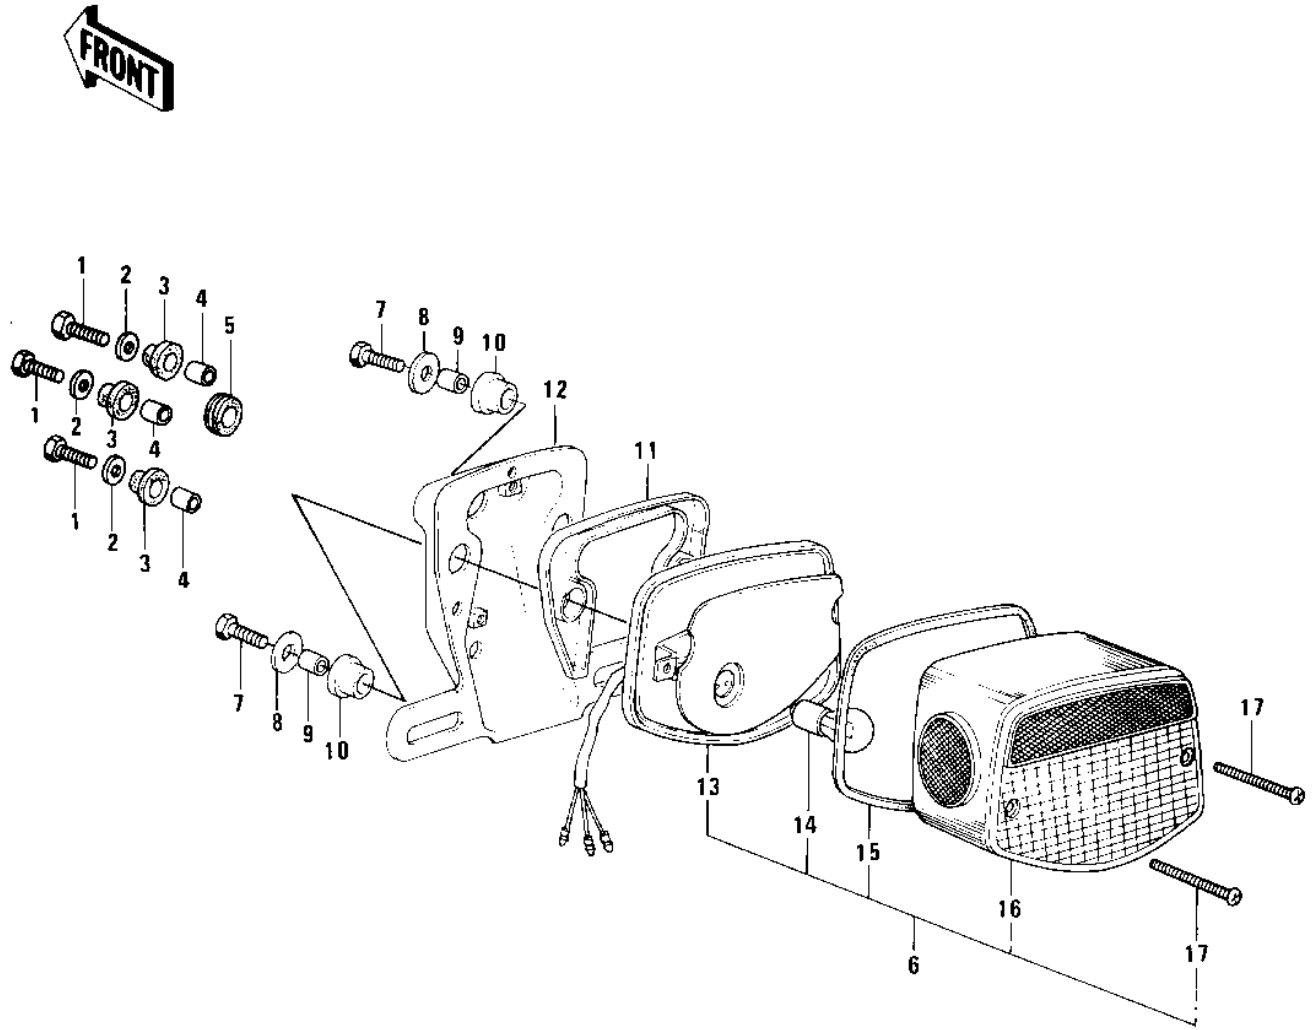

1976 KZ750-B1 PARTS DIAGRAM

TAILLIGHT (KZ750-B4)

1976 KZ750-B1 PARTS LIST

TAILLIGHT (KZ750-B4)

ITEM NAME	PART NUMBER	QUANTITY
BOLT-UPSET,6X20 (Ref # 1)	112G0620	3
WASHER 6.5X20X1.6T (Ref # 2)	92022-125	3
DAMPER RUBBER (Ref # 3)	92075-112	3
COLLAR 6.8X10X10.5 (Ref # 4)	92027-120	3
GROMMET (Ref # 5)	92071-059	1
TAIL LAMP UNIT (Ref # 6)	23025-064	1
BOLT 6X22 (Ref # 7)	112B0622	2
WASHER 6.5X20X1.6T (Ref # 8)	92022-125	2
COLLAR 6.8X10X14.5 (Ref # 9)	92027-156	2
DAMPER RUBBER (Ref # 10)	92075-1092	2
DAMPER RUBBER,TAIL (Ref # 11)	92075-1103	1
BRACKET,TAIL LAMP (Ref # 12)	23036-1011	1
CASE,TAIL LIGHT (Ref # 13)	23027-041	1
BULB,12V 32/3CP (Ref # 14)	92069-059	1
GASKET,TAIL LENS (Ref # 15)	23028-021	1
LENS,TAIL LAMP (Ref # 16)	23026-034	1
SCREW-PAN-CROS (Ref # 17)	220R0460	2