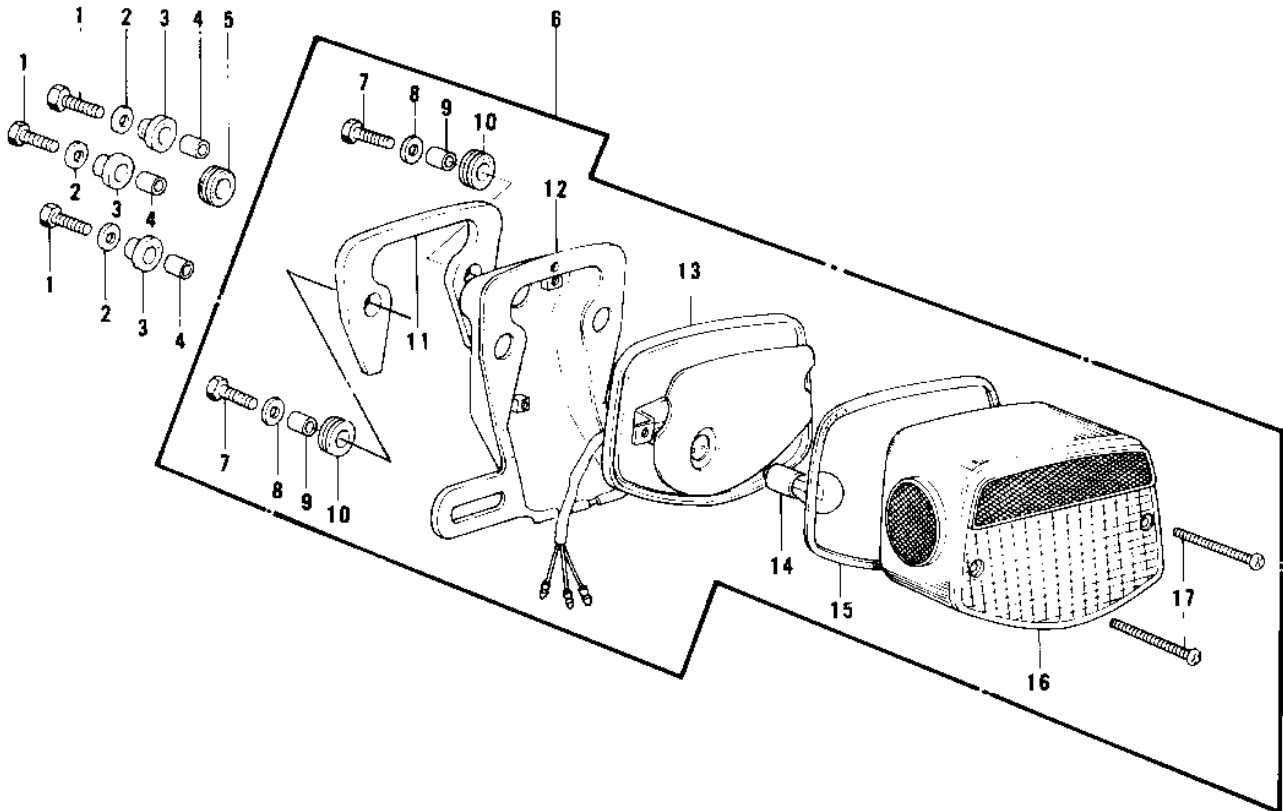

1976 KZ750-B1 PARTS DIAGRAM

TAILLIGHT (KZ750-B1/B2/B3)

1976 KZ750-B1 PARTS LIST

TAILLIGHT (KZ750-B1/B2/B3)

ITEM NAME	PART NUMBER	QUANTITY
BOLT-UPSET,6X20 (Ref # 1)	112G0620	3
WASHER 6.5X20X1.6T (Ref # 2)	92022-125	3
DAMPER RUBBER (Ref # 3)	92075-112	3
COLLAR 6.8X10X10.5 (Ref # 4)	92027-120	3
GROMMET (Ref # 5)	92071-059	1
LIGHT ASSY,TAIL (Ref # 6)	23024-066	1
BOLT 6X22 (Ref # 7)	112B0622	2
WASHER 6.5X20X1.6T (Ref # 8)	92022-125	2
COLLAR,6.8X10X8.5 (Ref # 9)	92027-129	2
DAMPER RUBBER (Ref # 10)	23066-020	2
DAMPER RUBBER (Ref # 11)	23066-019	1
BRACKET,LICENSE PLATE (Ref # 12)	23036-045	1
CASE,TAIL LIGHT (Ref # 13)	23027-041	1
BULB,12V 32/3CP (Ref # 14)	92069-059	1
GASKET,TAIL LENS (Ref # 15)	23028-021	1
LENS,TAIL LAMP (Ref # 16)	23026-034	1
SCREW-PAN-CROS (Ref # 17)	220R0460	2