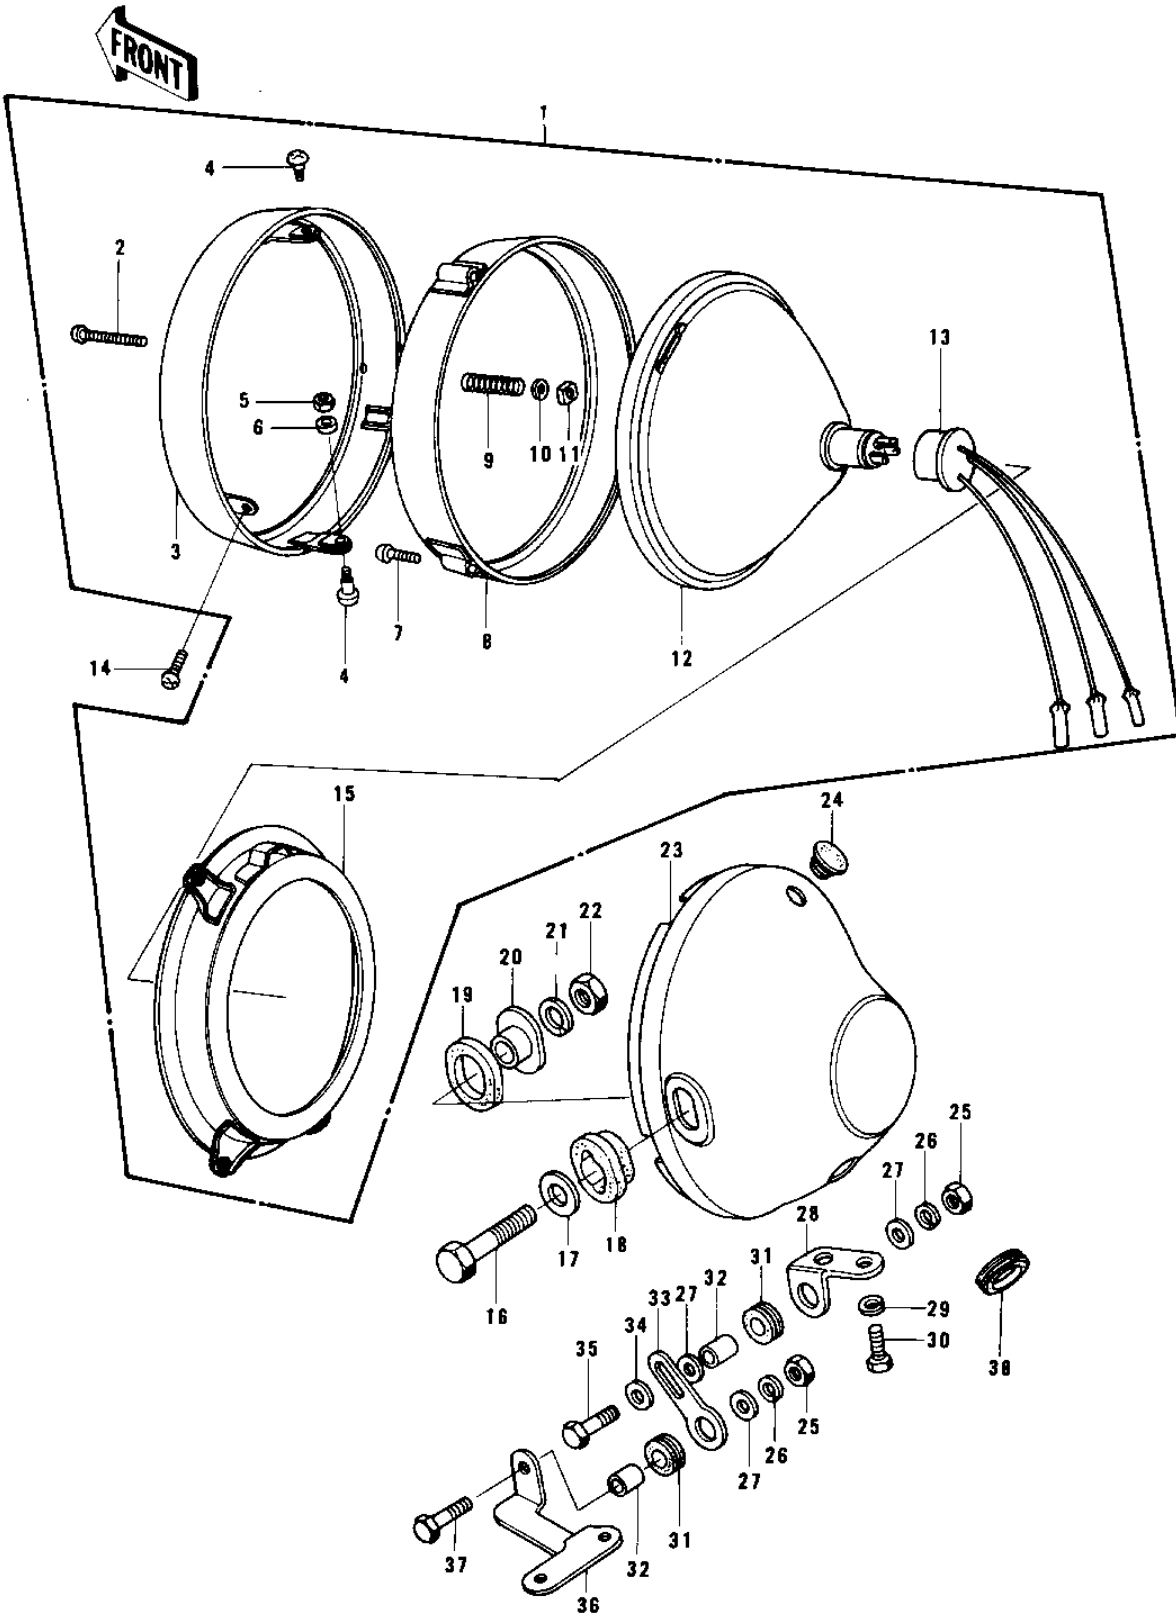

1979 KZ750-B4 PARTS DIAGRAM

HEADLIGHT