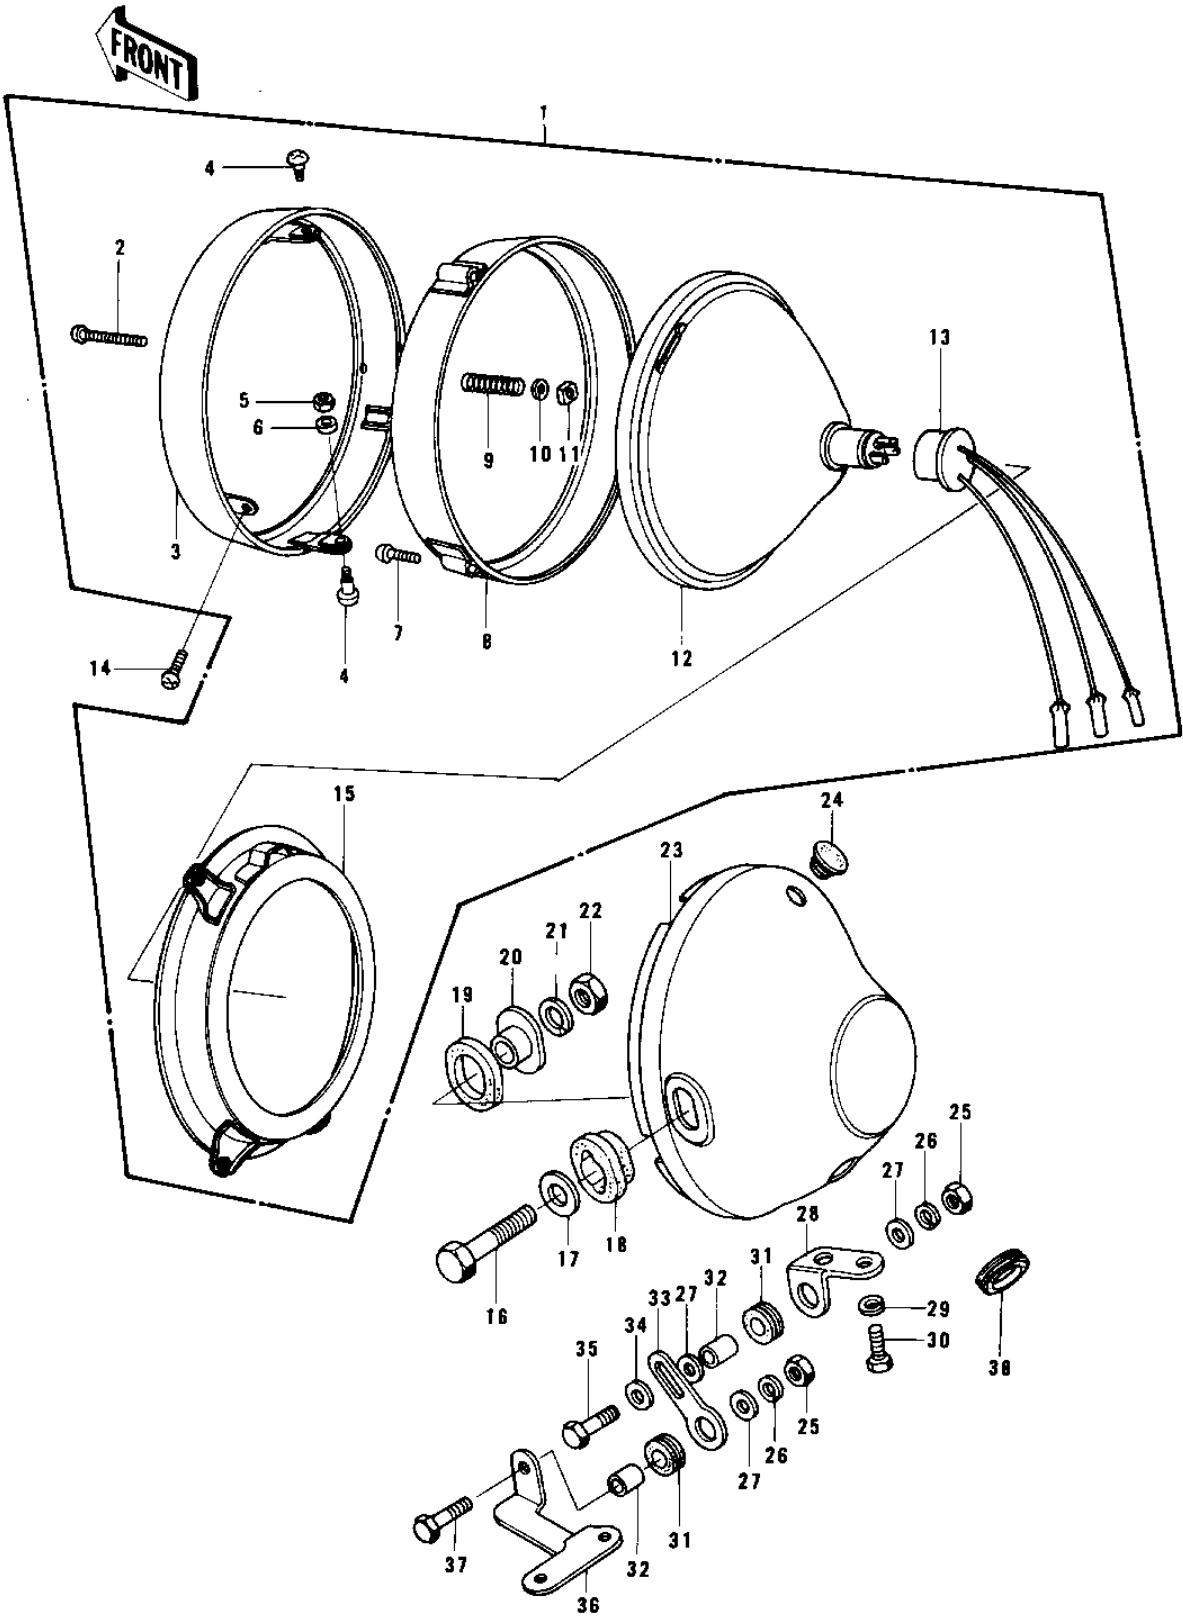

1976 KZ750-B1 PARTS DIAGRAM

HEADLIGHT

1976 KZ750-B1 PARTS LIST

HEADLIGHT

ITEM NAME	PART NUMBER	QUANTITY
LAMP UNIT,HEAD (Ref # 1)	23003-017	1
SCREW FORCUS ADJUST (Ref # 2)	23019-021	1
RIM,HEAD LAMP (Ref # 3)	23006-038	1
SCREW-PAN HEAD,5X12 (Ref # 4)	23019-023	2
NUT,HEAD LAMP RIM FIT (Ref # 5)	23020-023	2
WASHER-PLAIN,5MM (Ref # 6)	23021-012	2
SCREW PAN HEAD 3X12 (Ref # 7)	220B0312	2
RING,HEAD LAMP MOUNT (Ref # 8)	23072-001	1
SPRING FOCUS ADJUST (Ref # 9)	23014-005	1
WASHER (Ref # 10)	23021-004	1
NUT,4MM (Ref # 11)	23020-018	1
SEALD BEAM UNIT (Ref # 12)	23007-041	1
SOCKET ASSY,HEAD LAMP (Ref # 13)	23008-037	1
SCREW,PAN HEAD,5X14 (Ref # 14)	23019-022	2
RING,HEAD LAMP MOUNT (Ref # 15)	23074-001	1
BOLT,10MM (Ref # 16)	92007-024	2
WASHER-PLAIN,10MM (Ref # 17)	411D1000	2
DAMPER RUBBER (Ref # 18)	23066-022	2
DAMPER RUBBER (Ref # 19)	23066-021	2
COLLAR,HEAD LIGHT (Ref # 20)	23052-011	2
WASHER SPRING 10MM (Ref # 21)	461F1000	2
NUT 10MM (Ref # 22)	315B1000	2
BODY-COMP-HEAD LAMP (Ref # 23)	23005-1015-21	1
BODY-COMP-HEAD LAMP (Ref # 23)	23005-1015-21	1
PLUG REAR FENDER RUBB (Ref # 24)	92074-006	1
NUT 6MM (Ref # 25)	311B0600	2
WASHER SPRING 6MM (Ref # 26)	461F0600	2
WASHER 6.5X22X1.6T (Ref # 27)	92022-237	3
BRACKET,HEAD LIGHT (Ref # 28)	23064-021	1

1976 KZ750-B1 PARTS LIST

HEADLIGHT

ITEM NAME	PART NUMBER	QUANTITY
WASHER SPRING 8MM (Ref # 29)	461F0800	1
BOLT-SMALL-UPSET,8X16 (Ref # 30)	115G0816	1
DAMPER RUBBER,RR FENR (Ref # 31)	92075-209	2
COLLAR (Ref # 32)	92027-241	2
BRACKET,HEAD LIGHT (Ref # 33)	23064-022	1
WASHER PLAIN 6MM (Ref # 34)	410B0600	1
BOLT-UPSET (Ref # 35)	112G0630	1
BRACKET,HEAD LIGHT (Ref # 36)	23064-023	1
BOLT-UPSET (Ref # 37)	112G0625	1
GROMMET (Ref # 38)	92071-1008	1