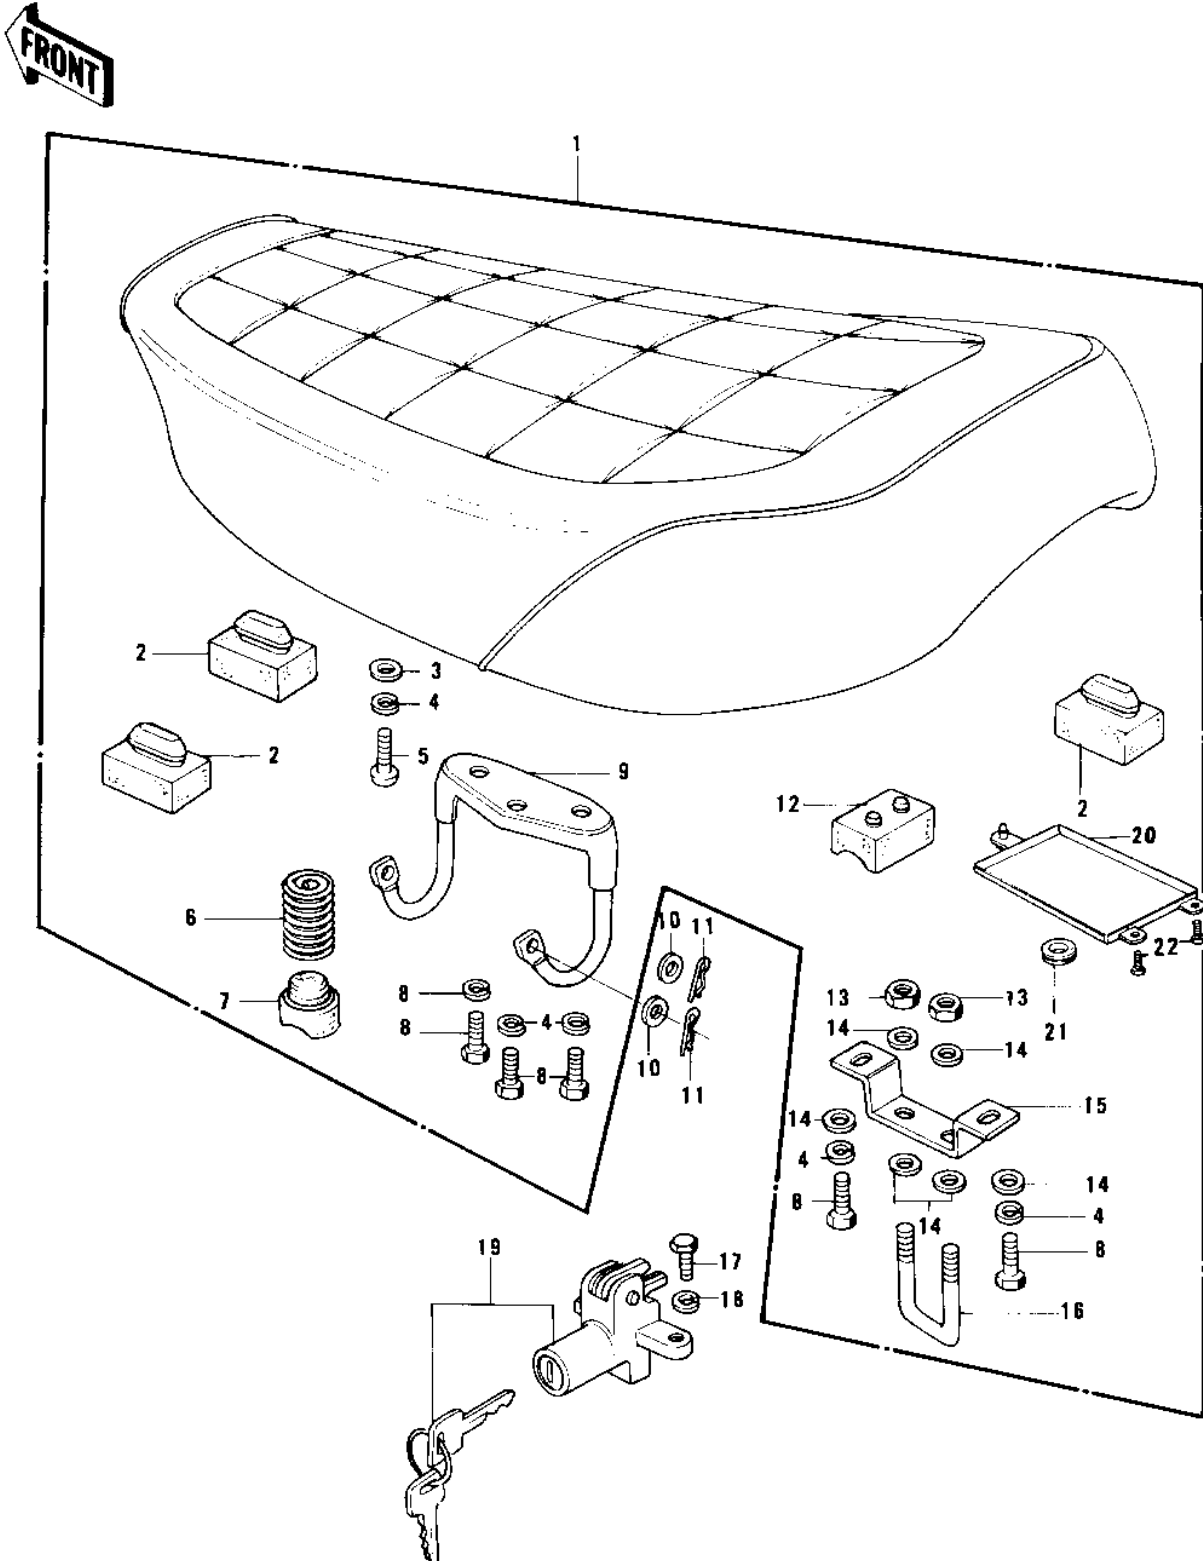

1976 KZ750-B1 PARTS DIAGRAM

SEAT

1976 KZ750-B1 PARTS LIST

SEAT

ITEM NAME	PART NUMBER	QUANTITY
SEAT-ASSY,DUAL (Ref # 1)	53001-114	1
DAMPER RUBBER (Ref # 2)	92075-099	4
WASHER PLAIN 6MM (Ref # 3)	411B0600	1
WASHER SPRING 6MM (Ref # 4)	461F0600	6
SCREW PAN HEAD 6X14 (Ref # 5)	220B0614	1
SPRING (Ref # 6)	92081-147	1
DAMPER RUBBER (Ref # 7)	92075-276	1
BOLT-UPSET 6X14 (Ref # 8)	112B0614	5
HINGE (Ref # 9)	53009-029	1
WASHER PLAIN 8MM (Ref # 10)	411B0800	2
PIN,SNAP (Ref # 11)	554A0800	2
DAMPER RUBBER,SEAT (Ref # 12)	92075-139	1
NUT 6MM (Ref # 13)	311B0600	4
WASHER 6.5X20X1.6T (Ref # 14)	92022-125	6
BRACKET,SEAT CATCH (Ref # 15)	53058-002	1
CATCH, SEAT (Ref # 16)	53056-002	1
BOLT-UPSET,6X12 (Ref # 17)	112G0612	1
WASHER SPRING 6MM (Ref # 18)	461F0600	1
LOCK-ASSY,SEAT (Ref # 19)	27016-5010	1
LOCK-ASSY,SEAT (Ref # 19)	27016-5010	1
CASE (Ref # 20)	32099-011	1
GROMMET (Ref # 21)	92071-056	1
SCREW PAN HEAD 5X10 (Ref # 22)	220B0510	2