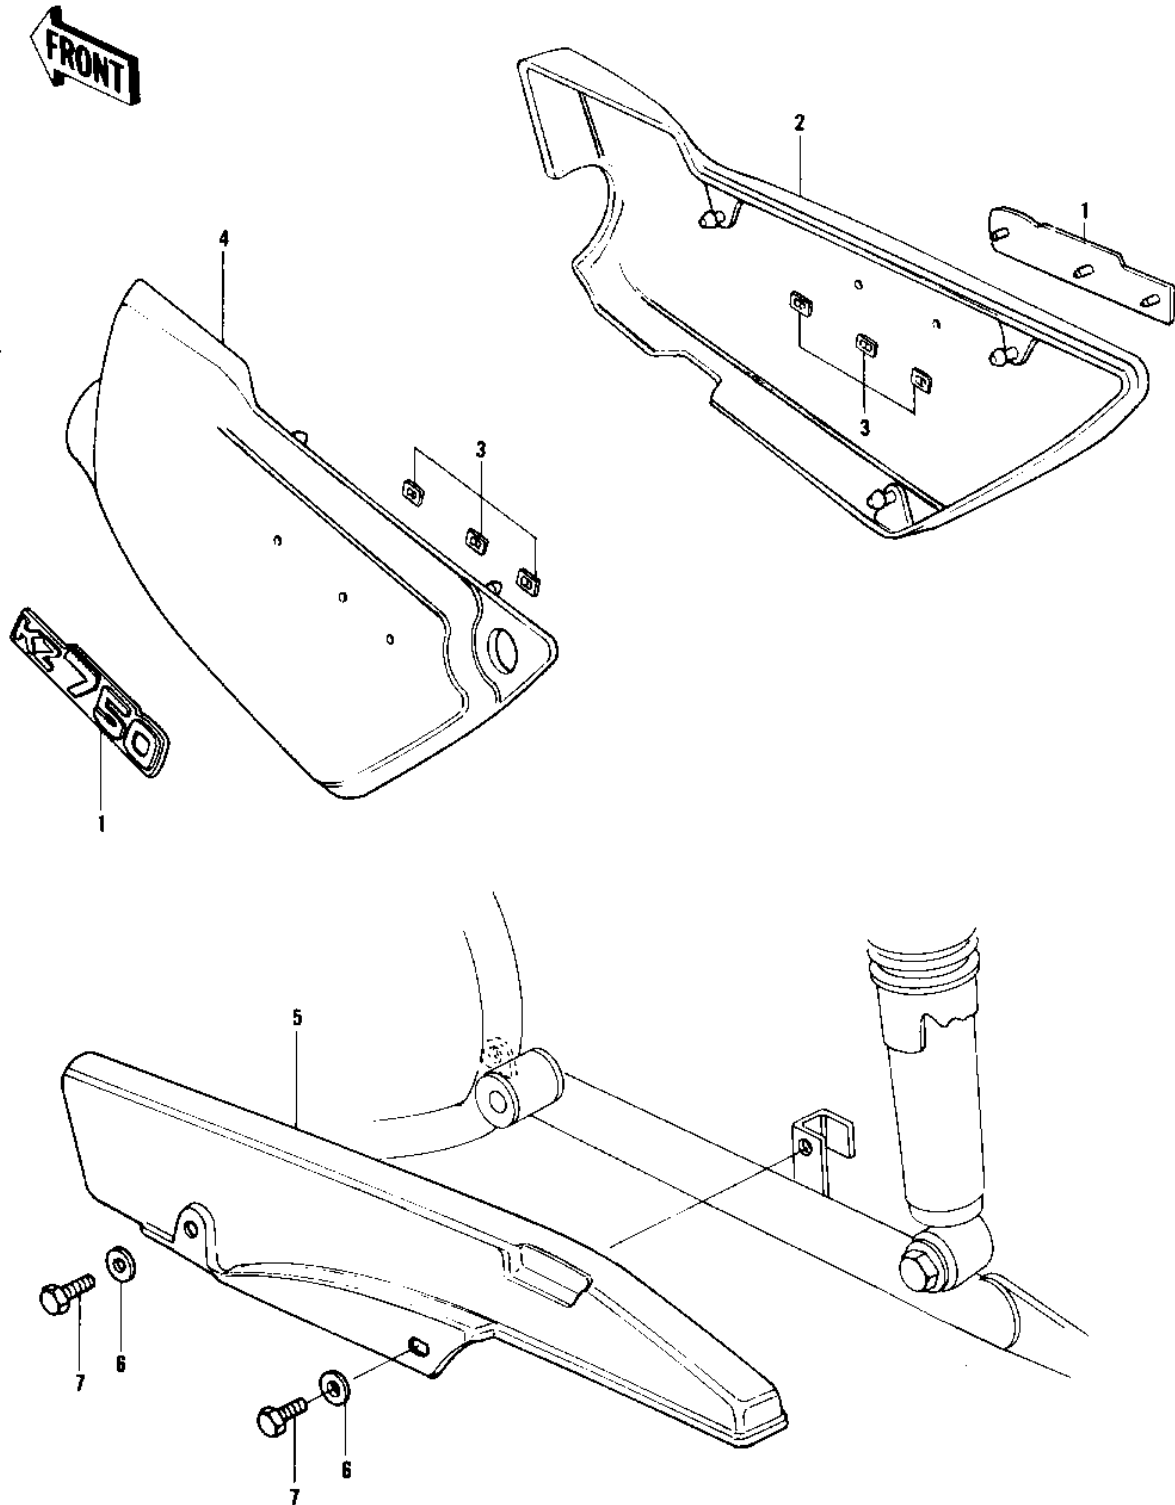

1976 KZ750-B1 PARTS DIAGRAM

SIDE COVERS/CHAIN COVER

1976 KZ750-B1 PARTS LIST

SIDE COVERS/CHAIN COVER

| ITEM NAME | PART NUMBER | QUANTITY |
|---------------------------------|--------------|----------|
| EMBLEM,SIDE COVER (Ref # 1) | 56018-215 | 2 |
| MARK,SIDE COVER (Ref # 1) | 56018-1060 | 2 |
| COVER,RH SIDE,D.RED (Ref # 2) | 36007-056-4F | 1 |
| COVER,RH SIDE,D.BLUE (Ref # 2) | 36007-056-7B | 1 |
| COVER,RH SIDE,D.BROWN (Ref # 2) | 36007-056-7G | 1 |
| COVER,RH SIDE,GREEN (Ref # 2) | 36007-056-7X | 1 |
| COVER,RH SIDE,L.RED (Ref # 2) | 36007-056-7Y | 1 |
| COVER,RH SIDE,L.BROWN (Ref # 2) | 36007-056-A9 | 1 |
| COVER,RH SIDE,M.BLUE (Ref # 2) | 36007-056-8E | 1 |
| NUT,LOCK,3MM (Ref # 3) | 92018-005 | 6 |
| COVER,L.H SIDE,D.RED (Ref # 4) | 36001-052-4F | 1 |
| COVER,L.H SIDE,D.BLUE (Ref # 4) | 36001-052-7B | 1 |
| COVER,L.H SIDE,D.BRWN (Ref # 4) | 36001-052-7G | 1 |
| COVER,L.H.SIDE GREEN (Ref # 4) | 36001-052-7X | 1 |
| COVER,L.H SIDE,L.RED (Ref # 4) | 36001-052-7Y | 1 |
| COVER,SIDE,L.H,L.BRWN (Ref # 4) | 36001-052-A9 | 1 |
| COVER,SIDE,L.H,M.BLUE (Ref # 4) | 36001-052-8E | 1 |
| CASE-CHAIN (Ref # 5) | 36014-062 | 1 |
| WASHER,8.5X20X1.6 (Ref # 6) | 92022-1561 | 2 |
| BOLT,HEAX HEAD,6X14 (Ref # 7) | 92001-115 | 2 |