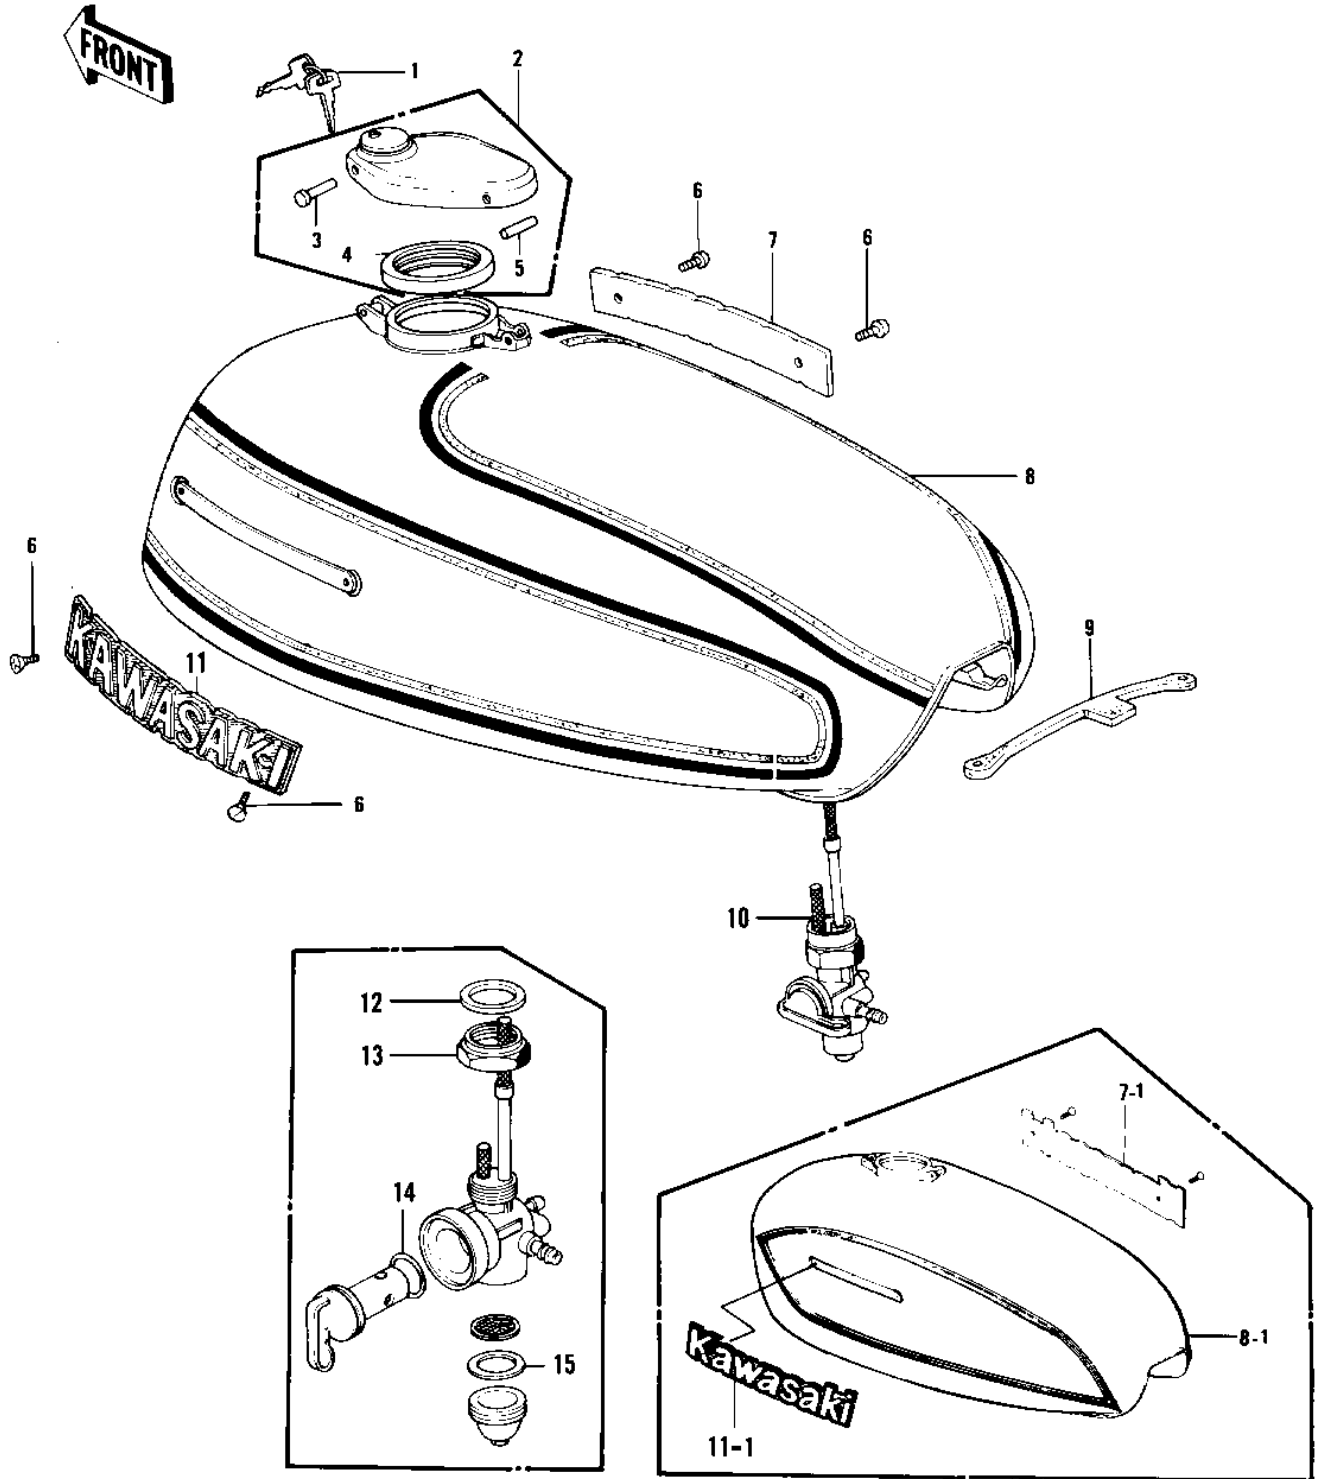

# 1976 KZ750-B1 PARTS DIAGRAM

FUEL TANK

F  
—

102

# 1976 KZ750-B1 PARTS LIST

## FUEL TANK

ITEM NAME	PART NUMBER	QUANTITY
CAP,FUEL TANK (Ref # 2)	51048-012	1
PIN,HOOK (Ref # 3)	92043-126	1
GASKET-FUEL TANK CAP (Ref # 4)	51059-008	1
PIN,CAP HINGE (Ref # 5)	92043-127	1
SCREW-CSK-CROS (Ref # 6)	221C0306	4
EMBLEM,FUEL TANK,R.H (Ref # 7)	56014-062	1
EMBLEM,FUEL TANK (Ref # 7-1)	56014-1037	1
TANK-FUEL,D.RED (Ref # 8)	51001-106-4F	1
TANK-FUEL,D.N.BLUE (Ref # 8)	51001-106-7B	1
TANK-FUEL,D.BROWN (Ref # 8)	51001-106-7C	1
TANK-FUEL,L.D.GREEN (Ref # 8-1)	51001-106-7X	1
TANK-FUEL,L.D.RED (Ref # 8-1)	51001-106-7Y	1
TANK-FUEL,L.BROWN (Ref # 8-1)	51001-106-A9	1
TANK-FUEL,M.BLUE (Ref # 8-1)	51001-106-8E	1
BAND,FUEL TANK (Ref # 9)	92072-042	1
COCK ASSY,FUEL (Ref # 10)	51023-050	1
EMBLEM,FUEL TANK (Ref # 11)	56014-1006	1
EMBLEM,FUEL TANK (Ref # 11-1)	56014-1037	1
GASKET-FUEL COCK JNT. (Ref # 12)	92065-081	1
FUEL COCK JOINT NUT (Ref # 13)	51035-009	1
"O" RING, 10MM (Ref # 14)	670B2010	1
GASKET FUEL COCK CUP (Ref # 15)	51037-010	1