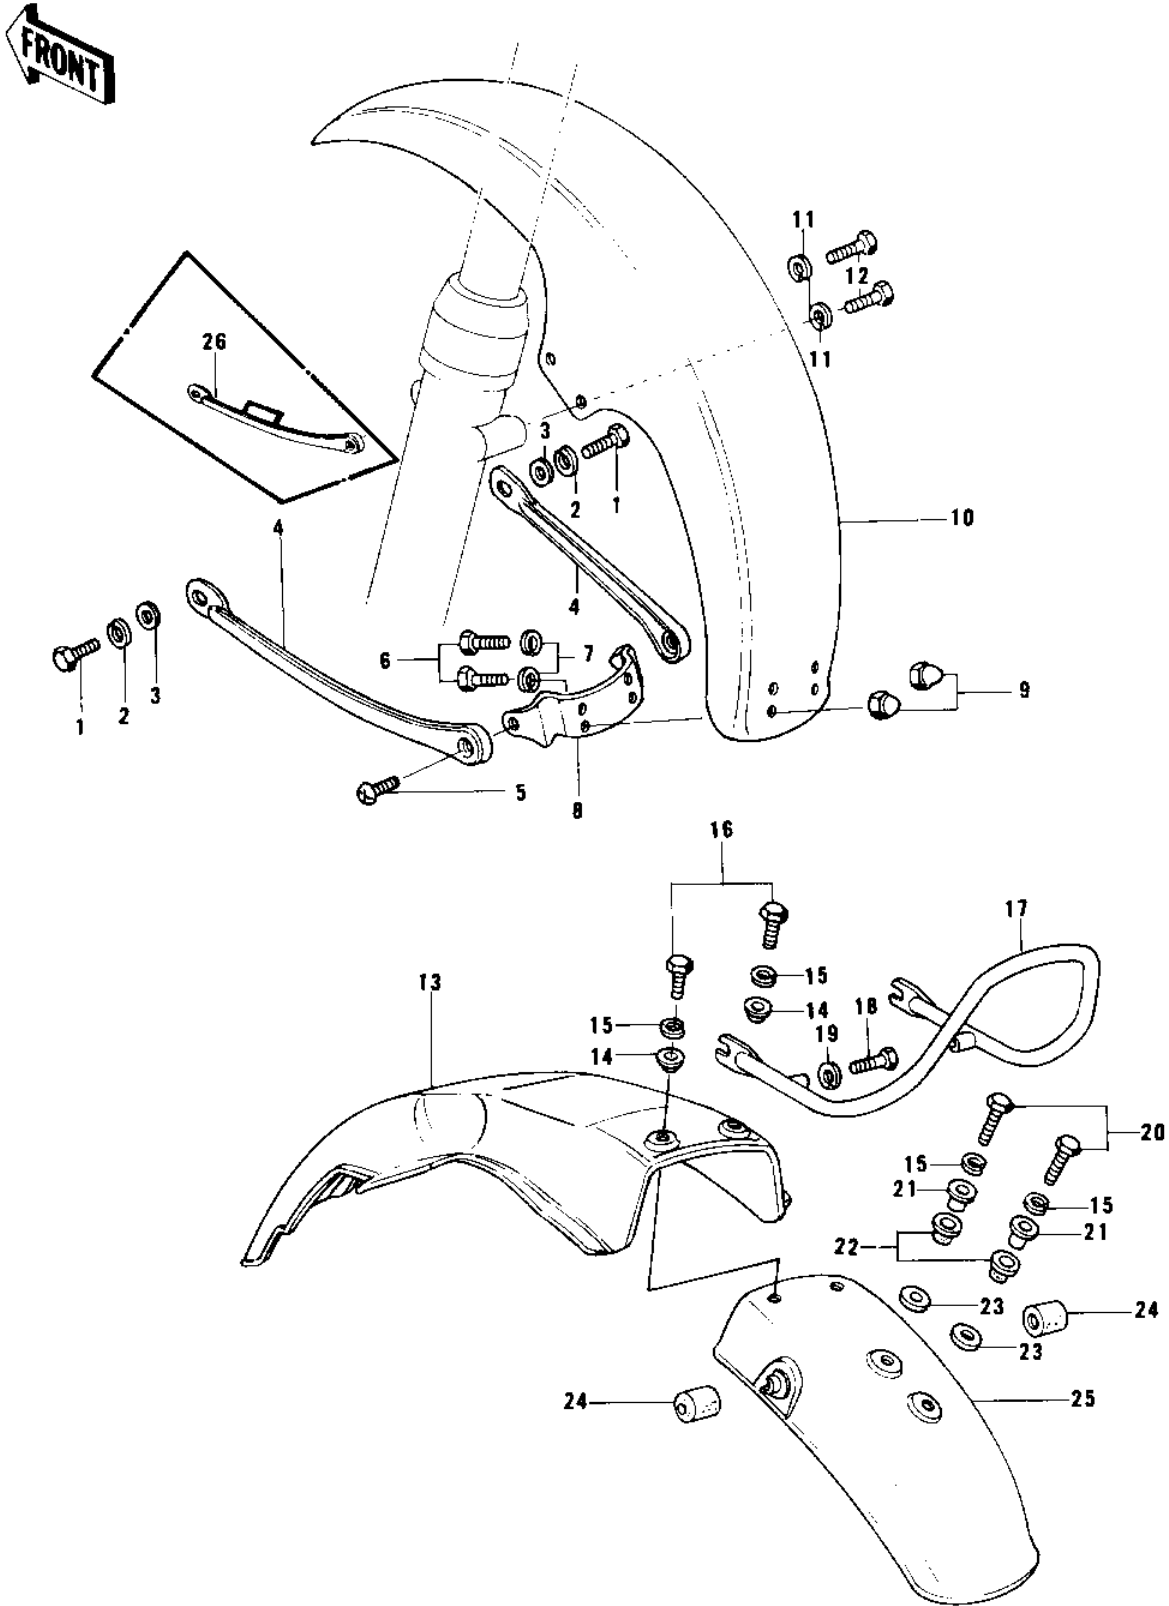

1976 KZ750-B1 PARTS DIAGRAM

FENDERS

1976 KZ750-B1 PARTS LIST

FENDERS

ITEM NAME	PART NUMBER	QUANTITY
BOLT-UPSET (Ref # 1)	112G0618	2
WASHER SPRING 6MM (Ref # 2)	461F0600	2
WASHER,6.5X16X2 (Ref # 3)	92022-1565	2
STAY,FRONT FENDER (Ref # 4)	35010-028	2
STAY,FRONT FENDER (Ref # 4)	35010-028	1
SCREW,OVL CNTSK,6X18 (Ref # 5)	222E0618	2
BOLT HEX HEAD 5X8 (Ref # 6)	110B0508	4
WASHER SPRING 5MM (Ref # 7)	461F0500	4
BRACE,FRONT FENDER (Ref # 8)	35009-038	1
NUT-CAP,5MM (Ref # 9)	322N0500	4
FENDER-FR (Ref # 10)	35003-017	1
WASHER SPRING 8MM (Ref # 11)	461F0800	4
BOLT-SMALL-UPSET,8X16 (Ref # 12)	115G0816	4
FENDER-RR (Ref # 13)	35022-134	1
COLLAR (Ref # 14)	92027-252	2
WASHER SPRING 6MM (Ref # 15)	461F0600	4
BOLT-UPSET,6X16 (Ref # 16)	112G0616	2
STAY,REAR FENDER (Ref # 17)	35032-039	1
BOLT-SMALL-UPSET,8X16 (Ref # 18)	115G0816	2
WASHER SPRING 8MM (Ref # 19)	461F0800	2
BOLT-UPSET (Ref # 20)	112G0625	2
COLLAR (Ref # 21)	92027-251	2
RUBBER,FENDER COVER (Ref # 22)	92075-174	2
DAMPER RUBBER (Ref # 23)	92075-175	2
DAMPER RUBBER,RR FEND (Ref # 24)	92075-290	2
FENDER-RR (Ref # 25)	35022-135	1
STAY,FRONT FENDER (Ref # 26)	35011-1006	1