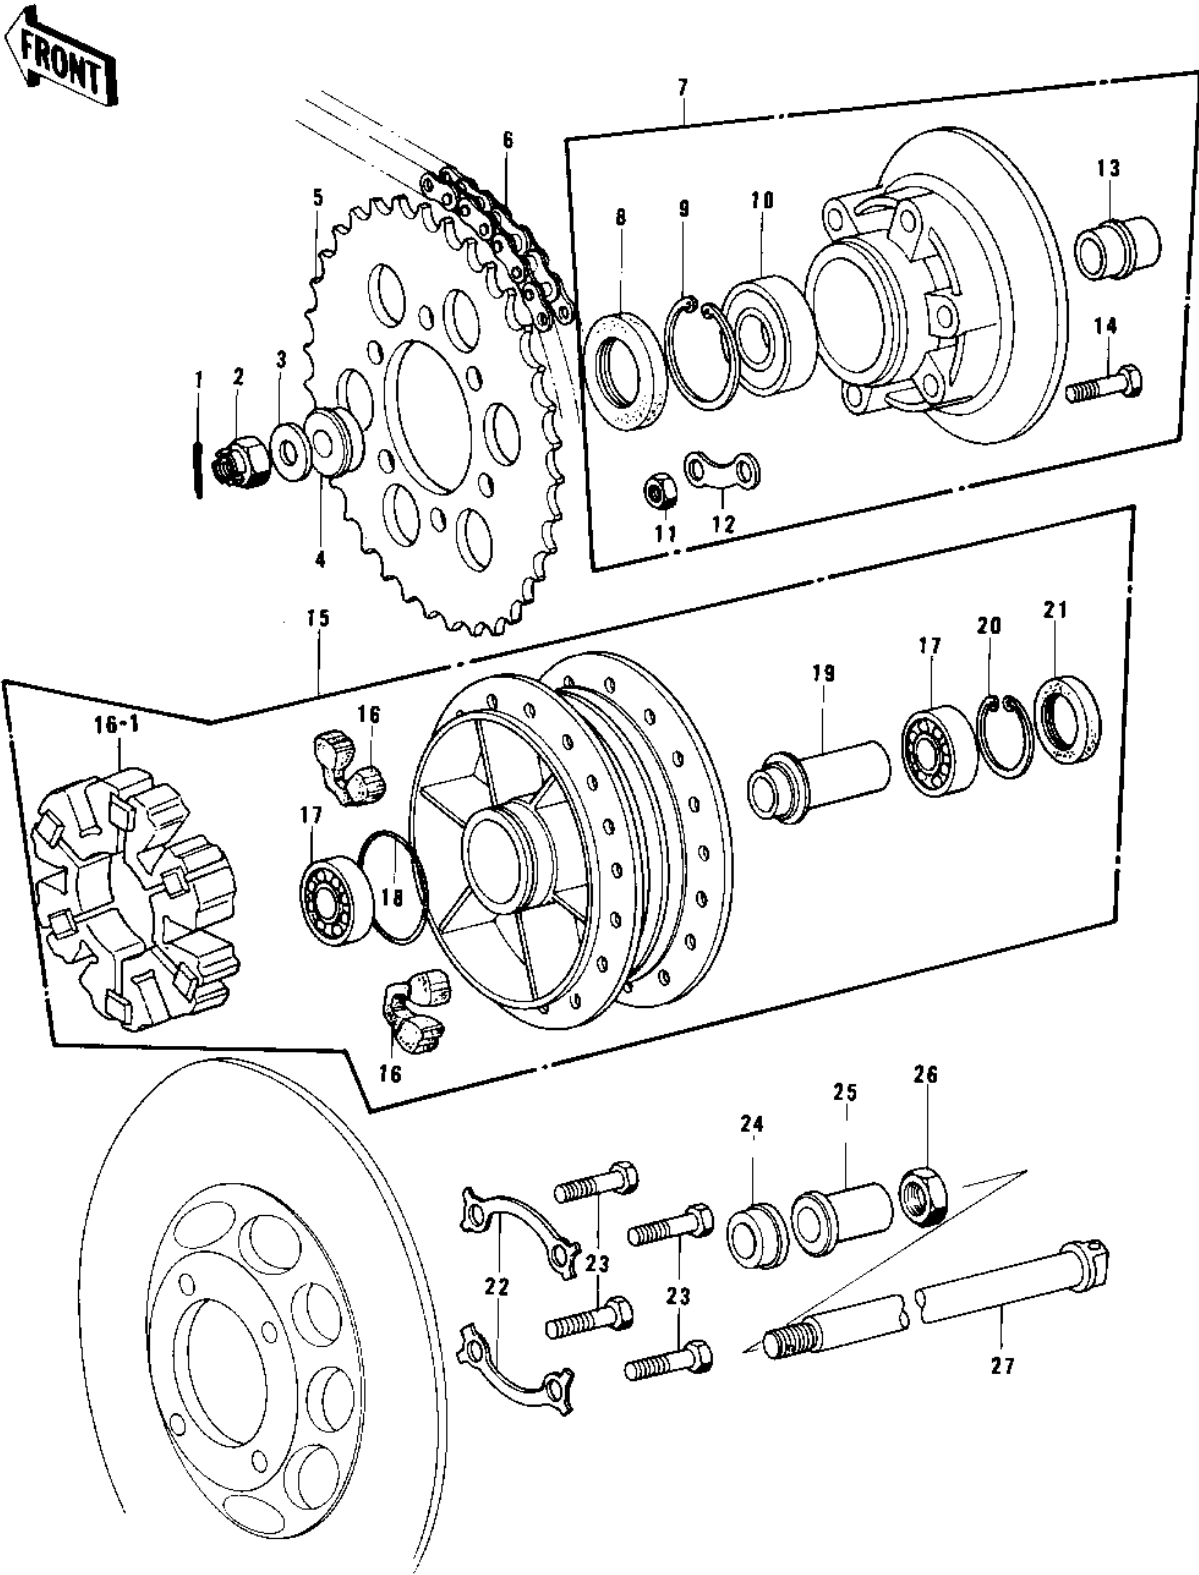

1976 KZ750-B1 PARTS DIAGRAM

REAR HUB/CHAIN

10:

1976 KZ750-B1 PARTS LIST

REAR HUB/CHAIN

ITEM NAME	PART NUMBER	QUANTITY
PIN COTTER 4.0X30 (Ref # 1)	550D4030	1
NUT CASTLE,18MM (Ref # 2)	42045-018	1
WASHER,PLAIN,20MM (Ref # 3)	92022-248	1
COLLAR,REAR AXLE (Ref # 4)	42032-060	1
SPROCKET,REAR,38T (Ref # 5)	42041-1054	1
CHAIN,530X106 SH-D (Ref # 6)	92057-1044	1
COUPLING ASSY,RR HUB (Ref # 7)	42008-028	1
OIL SEAL (Ref # 8)	92050-027	1
CIRCLIP,62M/M (Ref # 9)	92033-1044	1
BALL BEARING,#6206 (Ref # 10)	601B6206	1
NUT 10MM (Ref # 11)	42045-005	6
WASHER LOCK (Ref # 12)	92088-007	3
SLEEVE (Ref # 13)	42036-024	1
BOLT (Ref # 14)	92001-161	6
DRUM ASSY,REAR BRAKE (Ref # 15)	42005-048	1
SHOCK DAMPER (Ref # 16)	42014-025	6
SHOCK DAMPER (Ref # 16-1)	42014-032	1
BEARING BALL #6304 (Ref # 17)	601B6304	2
"O" RING,60MM (Ref # 18)	671B2560	1
COLLAR,BRG (Ref # 19)	42010-030	1
RING,SNAP,56.2M/M (Ref # 20)	92033-1043	1
OIL SEAL WTC35527 (Ref # 21)	92052-006	1
WASHER,LOCK (Ref # 22)	92088-024	2
WASHER,LOCK (Ref # 22)	92088-023	2
BOLT (Ref # 23)	92001-160	4
COLLAR,REAR AXLE (Ref # 24)	42032-061	1
SLEEVE (Ref # 25)	42036-025	1
NUT (Ref # 26)	92016-057	1
AXLE,REAR (Ref # 27)	42031-052	1