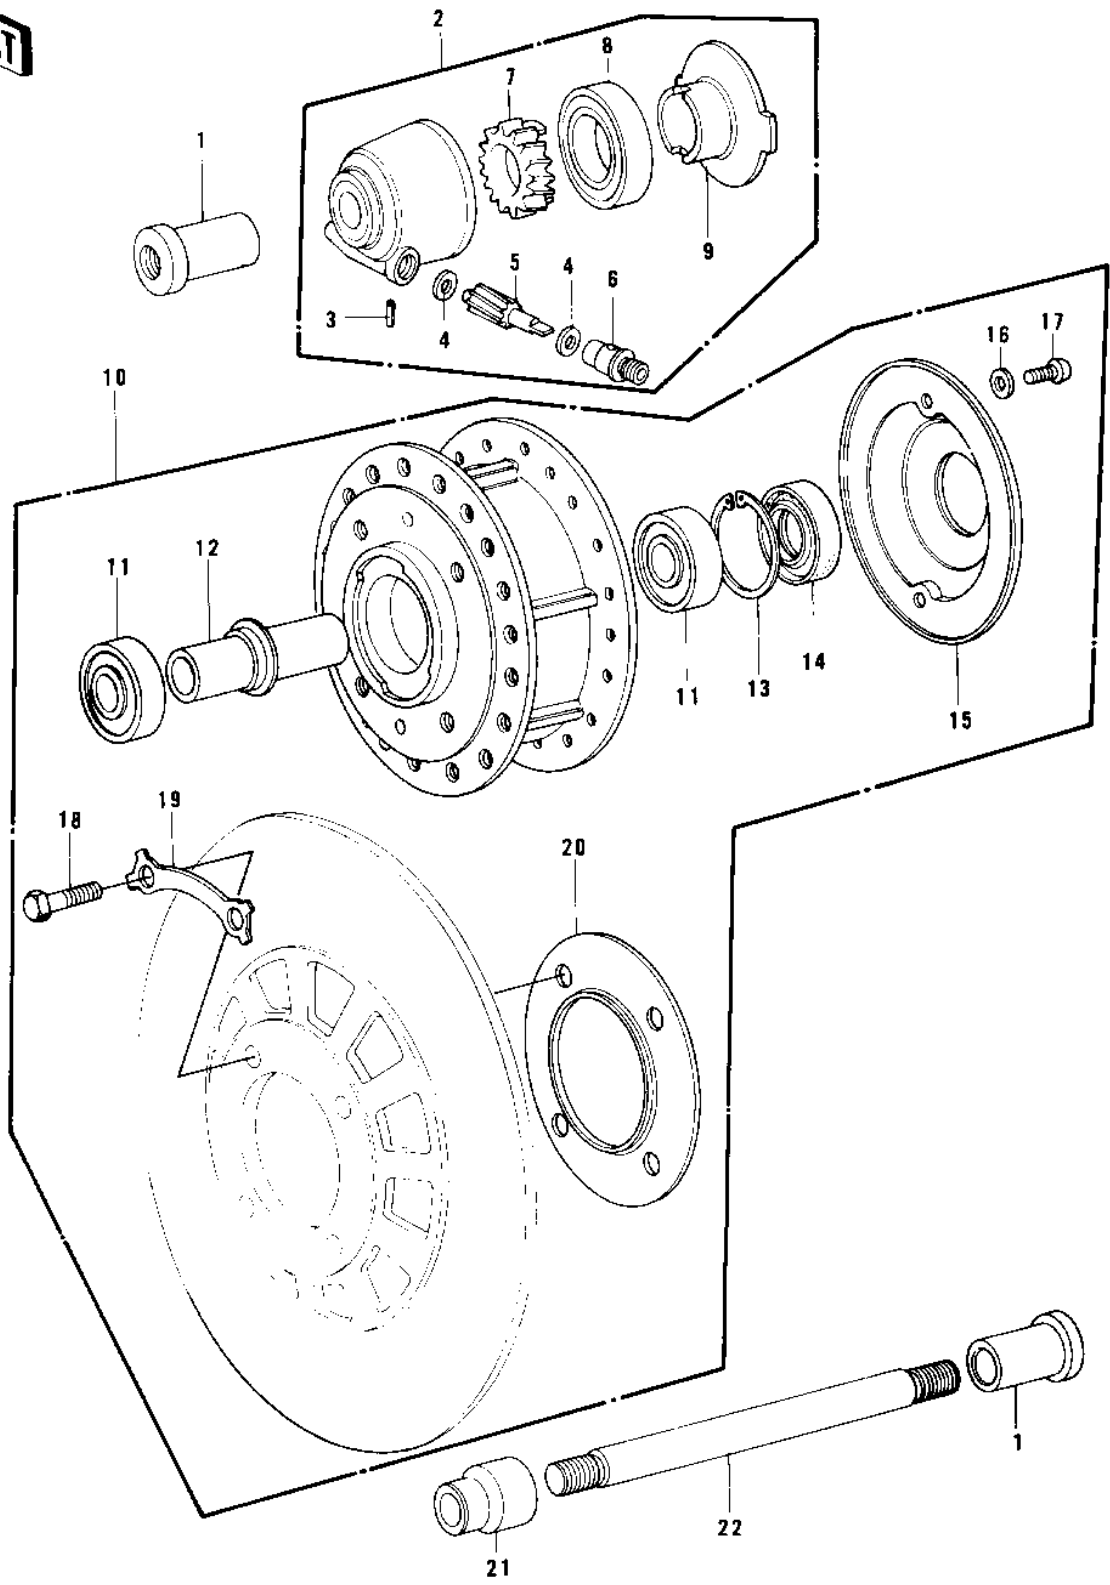

1976 KZ750-B1 PARTS DIAGRAM

FRONT HUB

1C

1976 KZ750-B1 PARTS LIST

FRONT HUB

ITEM NAME	PART NUMBER	QUANTITY
COLLAR,FRONT AXLE (Ref # 1)	41069-033	2
GEAR BOX ASSY (Ref # 2)	41078-008	1
PIN,SPRING (Ref # 3)	41082-001	1
WASHER THRST SPD PINI (Ref # 4)	41063-001	2
PINION,SPEEDOMETER (Ref # 5)	41060-017	1
BUSH,SPEEDMETER CABLE (Ref # 6)	41062-005	1
GEAR,SPEEDOMETER (Ref # 7)	41059-026	1
OIL SEAL,BJN30427-C3 (Ref # 8)	92049-1057	1
RECEIVER,GEAR (Ref # 9)	41064-013	1
DRUM-ASSY,FR BRK (Ref # 10)	41034-041	1
BEARING BALL #6203 (Ref # 11)	601B6203	2
COLLAR,BRG (Ref # 12)	41039-028	1
RING, SNAP,43.5M/M (Ref # 13)	92033-1040	1
OIL SEAL (Ref # 14)	654A254008	1
DUST COVER (Ref # 15)	41042-016	1
WASHER PLAIN 5MM (Ref # 16)	411B0500	2
SCREW PAN HEAD 5X12 (Ref # 17)	220B0512	2
BOLT (Ref # 18)	92001-158	4
WASHER,LOCK (Ref # 19)	92088-023	2
DUST COVER (Ref # 20)	41042-014	1
COLLAR,FRONT AXLE (Ref # 21)	41069-032	1
AXLE,FRONT (Ref # 22)	41068-049	1