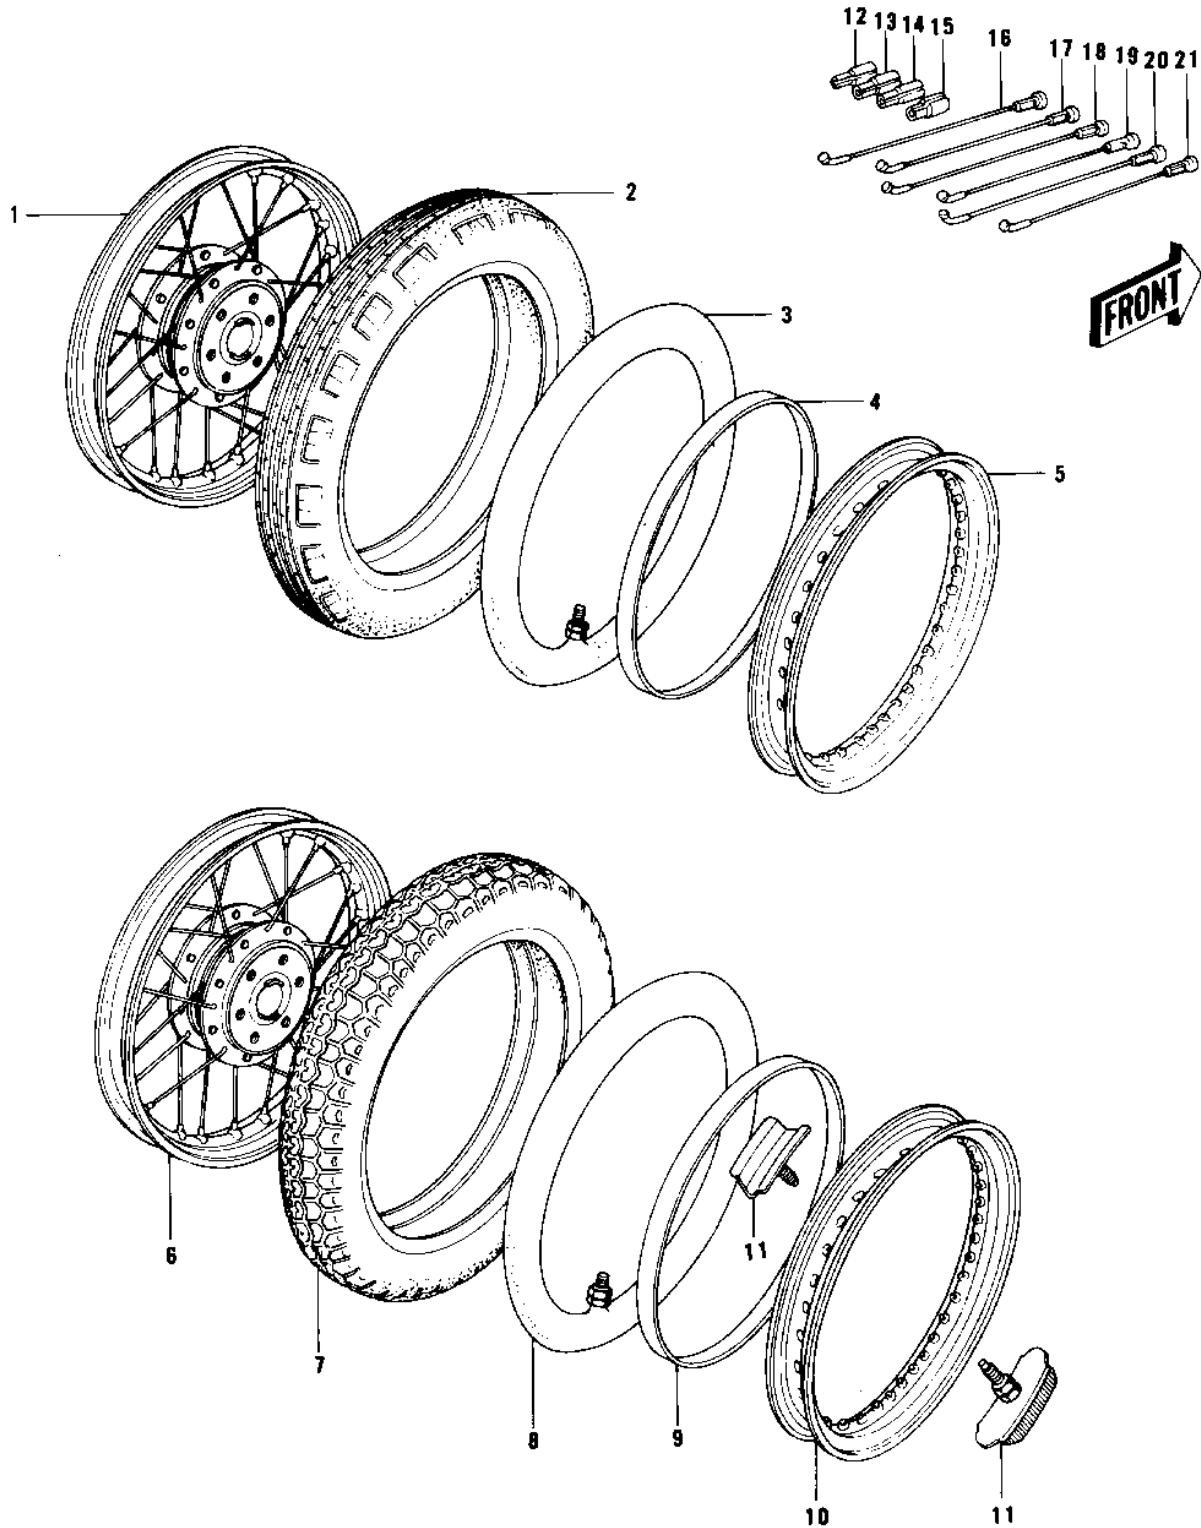

1979 KZ750-B4 PARTS DIAGRAM

WHEELS/TIRES

1979 KZ750-B4 PARTS LIST

WHEELS/TIRES

ITEM NAME	PART NUMBER	QUANTITY
WHEEL ASSY FRONT (Ref # 1)	41074-047	1
UNAVAILABLE IN PRICE BOOK (Ref # 2)	41021-063	1
*** N.L.A.*** (Canada) (Ref # 3)	41022-022	1
BAND RIM (Ref # 4)	41023-015	1
RIM (Ref # 5)	41025-085	1
WHEEL ASSY,REAR (Ref # 6)	42048-035	1
UNAVAILABLE IN PRICE BOOK (Ref # 7)	41021-064	1
TUBE 350/375/410-18 (Ref # 8)	41022-031	1
BAND,RIM,4.00/5.10-18 (Ref # 9)	41023-1006	1
RIM (Ref # 10)	41025-086	1
RIM,REAR,2.15X18 (Ref # 10)	41025-1006	1
PROTECTOR-BEAD,2.15B (Ref # 11)	41024-008	2
WEIGHT,BALANCE,5G (Ref # 12)	41075-1010	AR
WEIGHT,BALANCE,5G (Ref # 12)	41075-1010	AR
WEIGHT,BALANCE,10G (Ref # 13)	41075-1007	AR
WEIGHT,BALANCE,10G (Ref # 13)	41075-1007	AR
WEIGHT,BALANCE,20G (Ref # 14)	41075-1008	AR
WEIGHT,BALANCE,20G (Ref # 14)	41075-1008	AR
WEIGHT,BALANCE,30G (Ref # 15)	41075-1009	AR
WEIGHT,BALANCE,30G (Ref # 15)	41075-1009	AR
SPOKE-ASY,FR INNER (Ref # 16)	41027-085	20
SPOKE-ASY,FR OUTER (Ref # 17)	41028-084	20
SPOKE-ASY,RR INNER RH (Ref # 18)	41027-086	10
SPOKE-ASY,RR OUTER RH (Ref # 19)	41028-085	10
SPOKE-ASY,RR INNER LH (Ref # 20)	41027-087	10
SPOKE-ASY,RR OUTER LH (Ref # 21)	41028-086	10