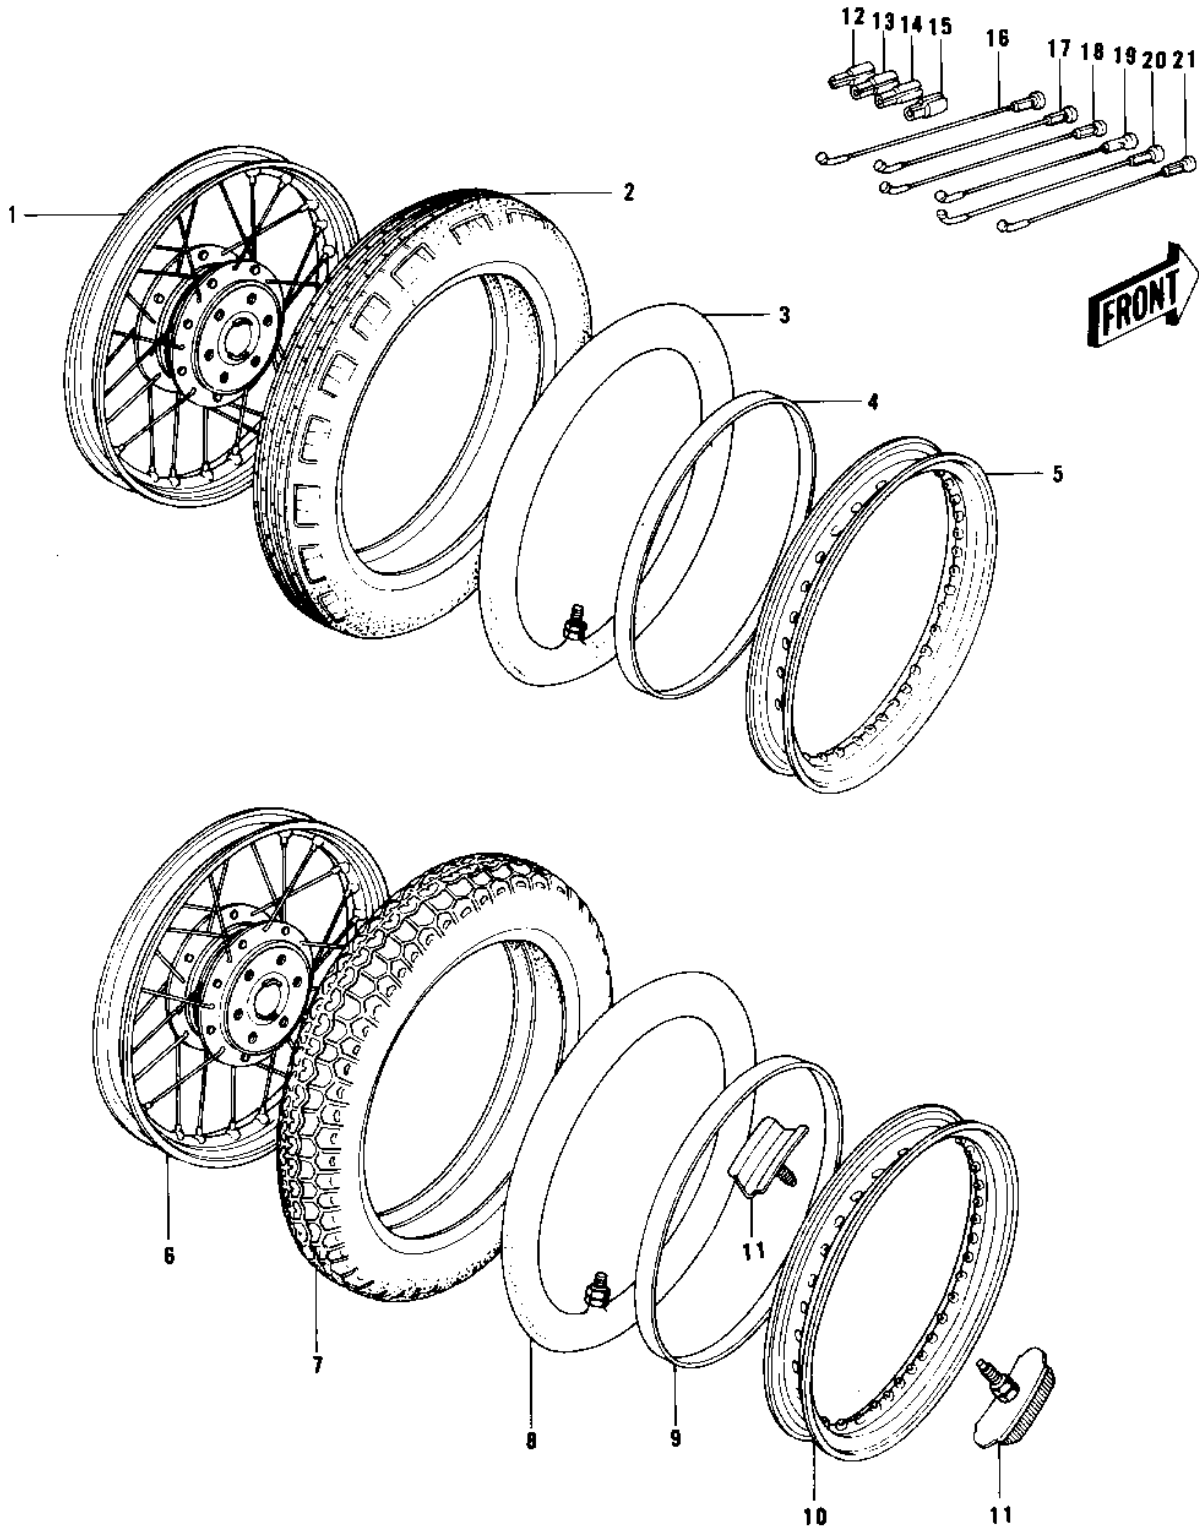

## 1977 KZ750-B2 PARTS DIAGRAM

WHEELS/TIRES

## 1977 KZ750-B2 PARTS LIST

### WHEELS/TIRES

ITEM NAME	PART NUMBER	QUANTITY
WHEEL ASSY FRONT (Ref # 1)	41074-047	1
UNAVAILABLE IN PRICE BOOK (Ref # 2)	41021-063	1
*** N.L.A.*** (Canada) (Ref # 3)	41022-022	1
BAND RIM (Ref # 4)	41023-015	1
RIM (Ref # 5)	41025-085	1
WHEEL ASSY,REAR (Ref # 6)	42048-035	1
UNAVAILABLE IN PRICE BOOK (Ref # 7)	41021-064	1
TUBE 350/375/410-18 (Ref # 8)	41022-031	1
BAND,RIM,4.00/5.10-18 (Ref # 9)	41023-1006	1
RIM (Ref # 10)	41025-086	1
RIM,REAR,2.15X18 (Ref # 10)	41025-1006	1
PROTECTOR-BEAD,2.15B (Ref # 11)	41024-008	1
WEIGHT,BALANCE,5G (Ref # 12)	41075-1010	2
WEIGHT,BALANCE,10G (Ref # 13)	41075-1007	2
WEIGHT,BALANCE,20G (Ref # 14)	41075-1008	2
WEIGHT,BALANCE,30G (Ref # 15)	41075-1009	2
SPOKE-ASY,FR INNER (Ref # 16)	41027-085	1
SPOKE-ASY,FR OUTER (Ref # 17)	41028-084	1
SPOKE-ASY,RR INNER RH (Ref # 18)	41027-086	1
SPOKE-ASY,RR OUTER RH (Ref # 19)	41028-085	1
SPOKE-ASY,RR INNER LH (Ref # 20)	41027-087	1
SPOKE-ASY,RR OUTER LH (Ref # 21)	41028-086	1