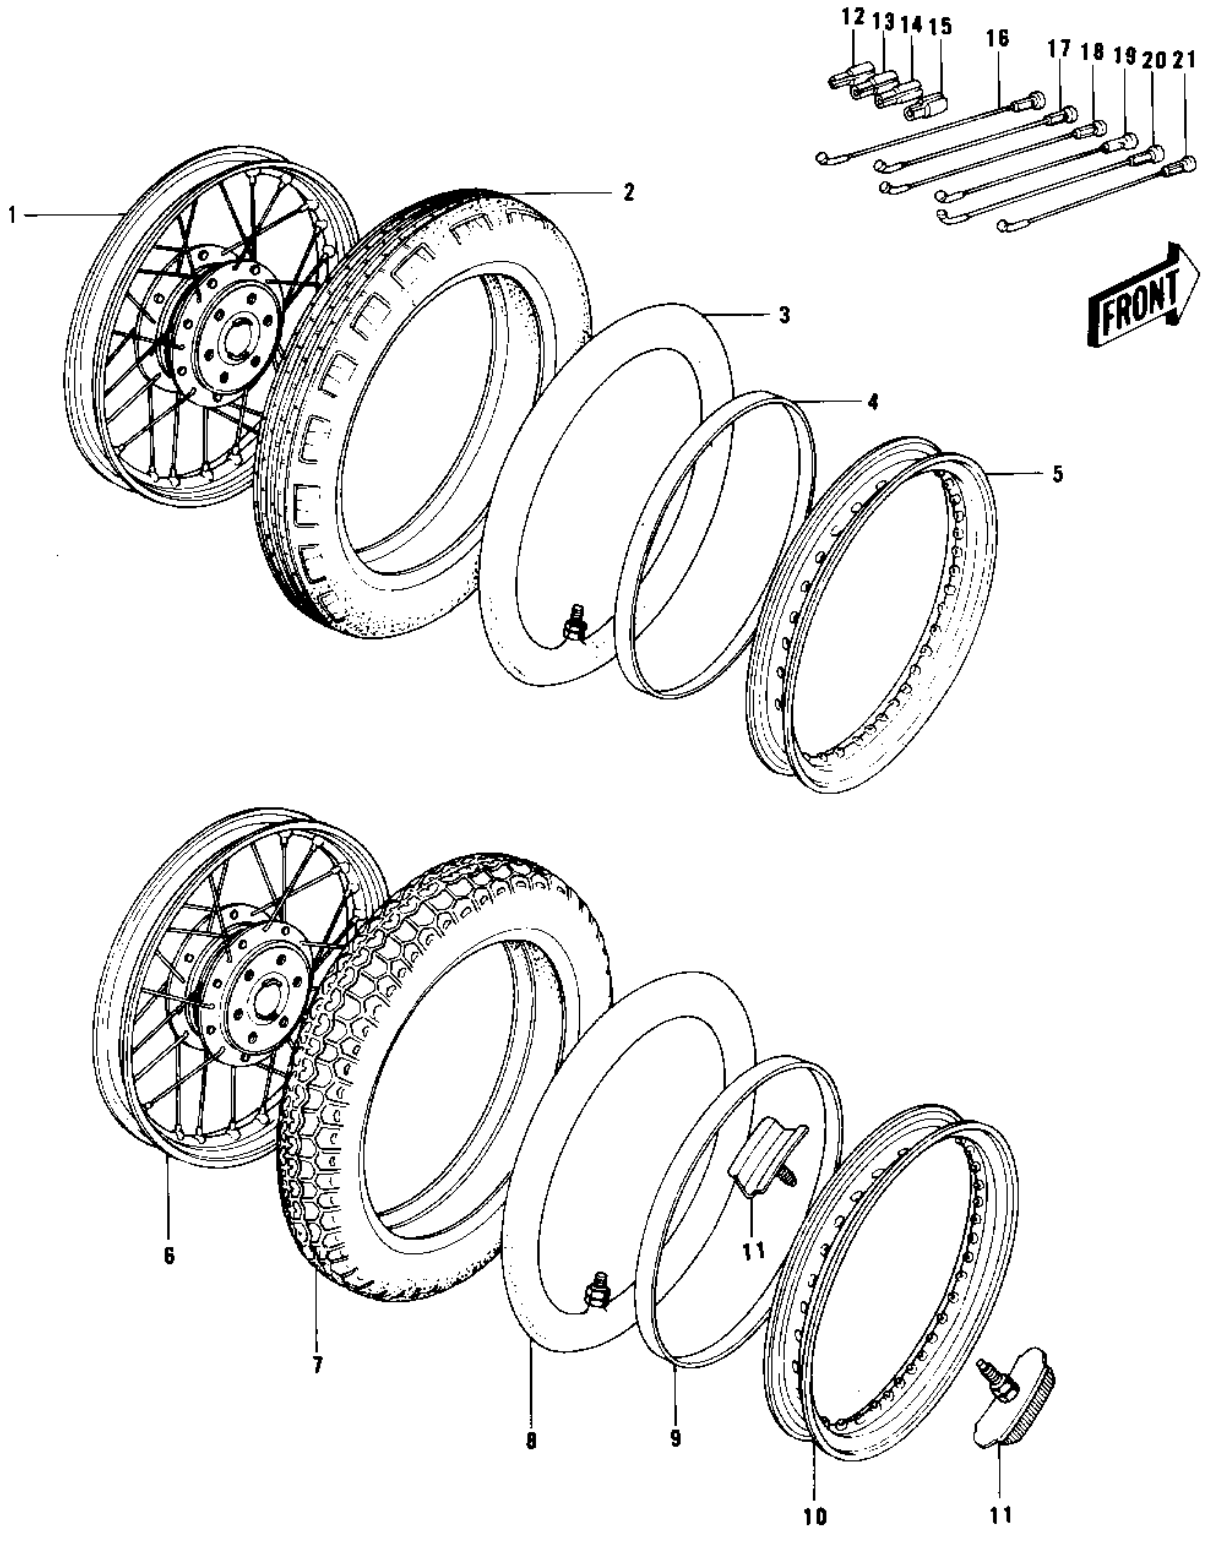

1976 KZ750-B1 PARTS DIAGRAM

WHEELS/TIRES

10

1976 KZ750-B1 PARTS LIST

WHEELS/TIRES

ITEM NAME	PART NUMBER	QUANTITY
WHEEL ASSY FRONT (Ref # 1)	41074-047	1
UNAVAILABLE IN PRICE BOOK (Ref # 2)	41021-063	1
*** N.L.A.*** (Canada) (Ref # 3)	41022-022	1
BAND RIM (Ref # 4)	41023-015	1
RIM (Ref # 5)	41025-085	1
WHEEL ASSY,REAR (Ref # 6)	42048-035	1
UNAVAILABLE IN PRICE BOOK (Ref # 7)	41021-064	1
TUBE 350/375/410-18 (Ref # 8)	41022-031	1
BAND,RIM,4.00/5.10-18 (Ref # 9)	41023-1006	1
RIM (Ref # 10)	41025-086	1
RIM,REAR,2.15X18 (Ref # 10)	41025-1006	1
PROTECTOR-BEAD,2.15B (Ref # 11)	41024-008	2
WEIGHT,BALANCE,5G (Ref # 12)	41075-1010	AR
WEIGHT,BALANCE,5G (Ref # 12)	41075-1010	AR
WEIGHT,BALANCE,10G (Ref # 13)	41075-1007	AR
WEIGHT,BALANCE,10G (Ref # 13)	41075-1007	AR
WEIGHT,BALANCE,20G (Ref # 14)	41075-1008	AR
WEIGHT,BALANCE,20G (Ref # 14)	41075-1008	AR
WEIGHT,BALANCE,30G (Ref # 15)	41075-1009	AR
WEIGHT,BALANCE,30G (Ref # 15)	41075-1009	AR
SPOKE-ASY,FR INNER (Ref # 16)	41027-085	20
SPOKE-ASY,FR OUTER (Ref # 17)	41028-084	20
SPOKE-ASY,RR INNER RH (Ref # 18)	41027-086	10
SPOKE-ASY,RR OUTER RH (Ref # 19)	41028-085	10
SPOKE-ASY,RR INNER LH (Ref # 20)	41027-087	10
SPOKE-ASY,RR OUTER LH (Ref # 21)	41028-086	10