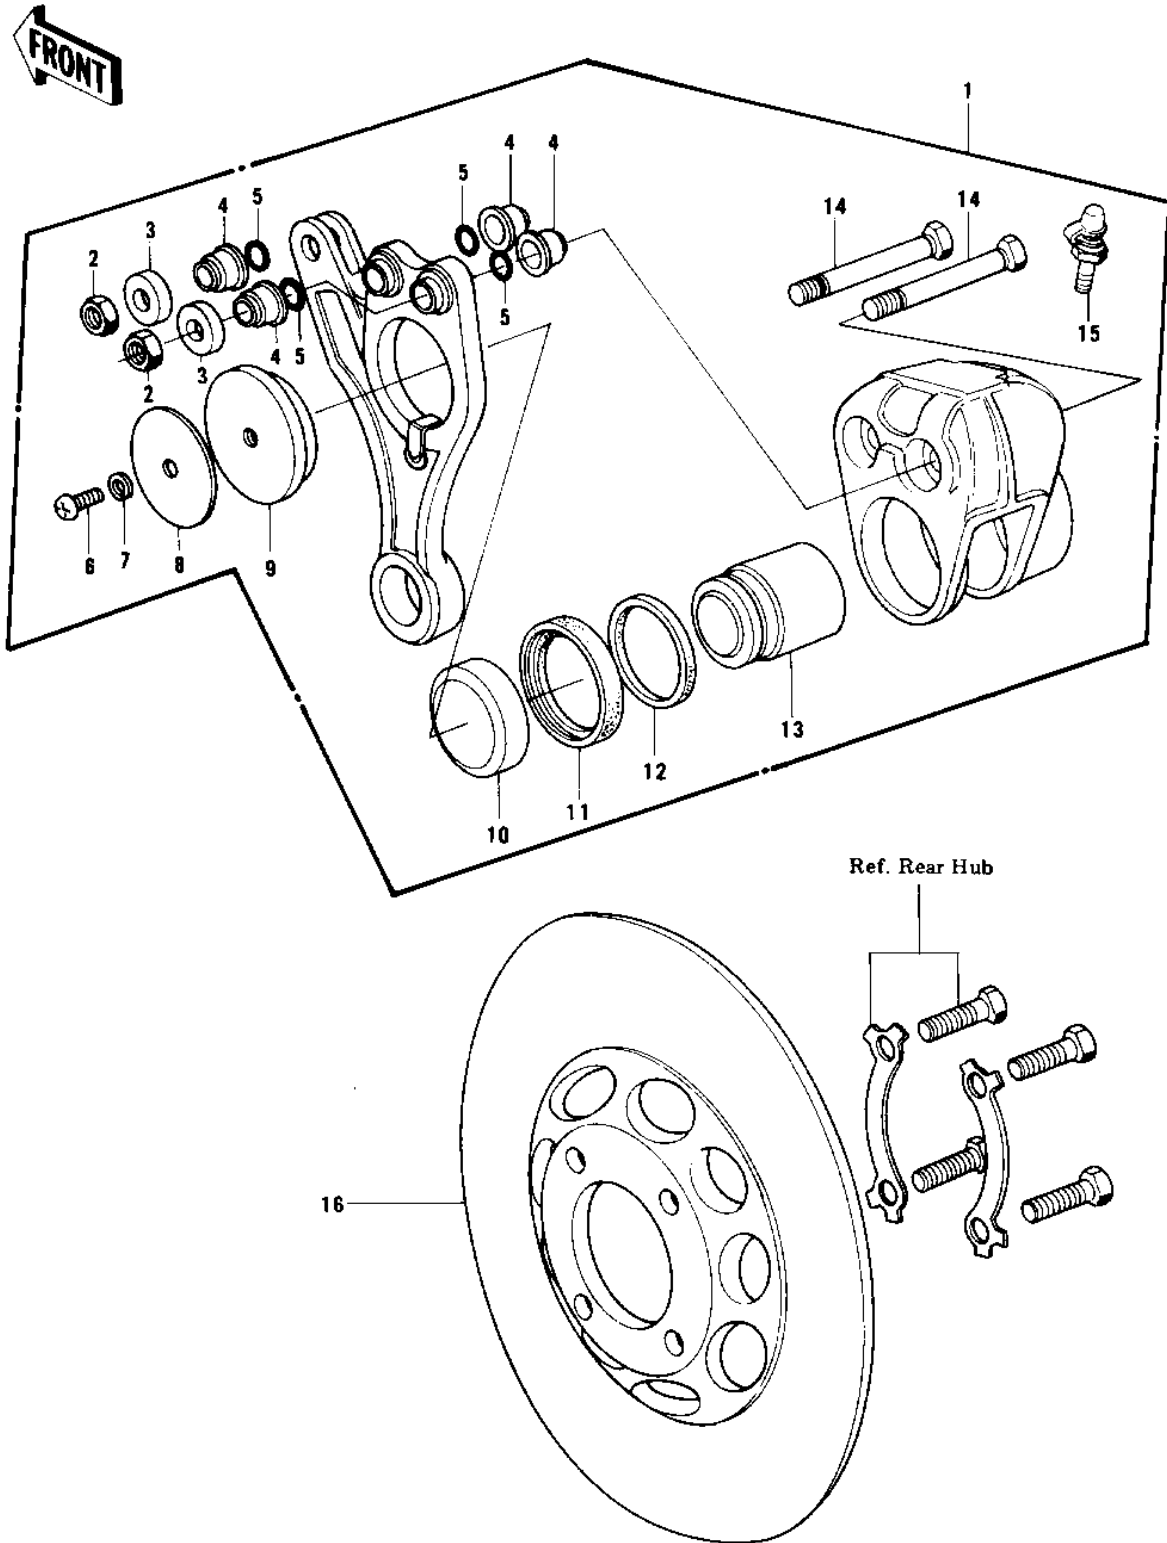

# 1979 KZ750-B4 PARTS DIAGRAM

REAR BRAKE

# 1979 KZ750-B4 PARTS LIST

## REAR BRAKE

ITEM NAME	PART NUMBER	QUANTITY
CALIPER ASSY,REAR (Ref # 1)	43041-035	1
CALIPER ASSY,REAR (Ref # 1)	43041-035	1
NUT 10MM (Ref # 2)	315B1000	2
PLUG (Ref # 3)	43088-002	2
DUST SHILD,SHAFT (Ref # 4)	43052-005	4
"O" RING (Ref # 5)	43053-006	4
SCREW PAN HEAD 6X12 (Ref # 6)	220B0612	1
WASHER SPRING 6MM (Ref # 7)	461F0600	1
SPACER (Ref # 8)	43040-004	1
PAD B (Ref # 9)	43051-009	1
PAD SET,(REAR) (Ref # 9)	43050-5002	1
PAD A (Ref # 10)	43050-008	1
PAD SET,(REAR) (Ref # 10)	43050-5002	1
DUST SEALD,RUBBER (Ref # 11)	43054-003	1
RING,PISTON SEAL (Ref # 12)	43049-002	1
PISTON,CALIPER (Ref # 13)	43048-006	1
PISTON,FRONT CALIPER (Ref # 13)	43048-009	1
BOLT (Ref # 14)	43045-006	2
BLEEDER SET (Ref # 15)	43085-001	1
PLATE,REAR DISC (Ref # 16)	41080-008	1