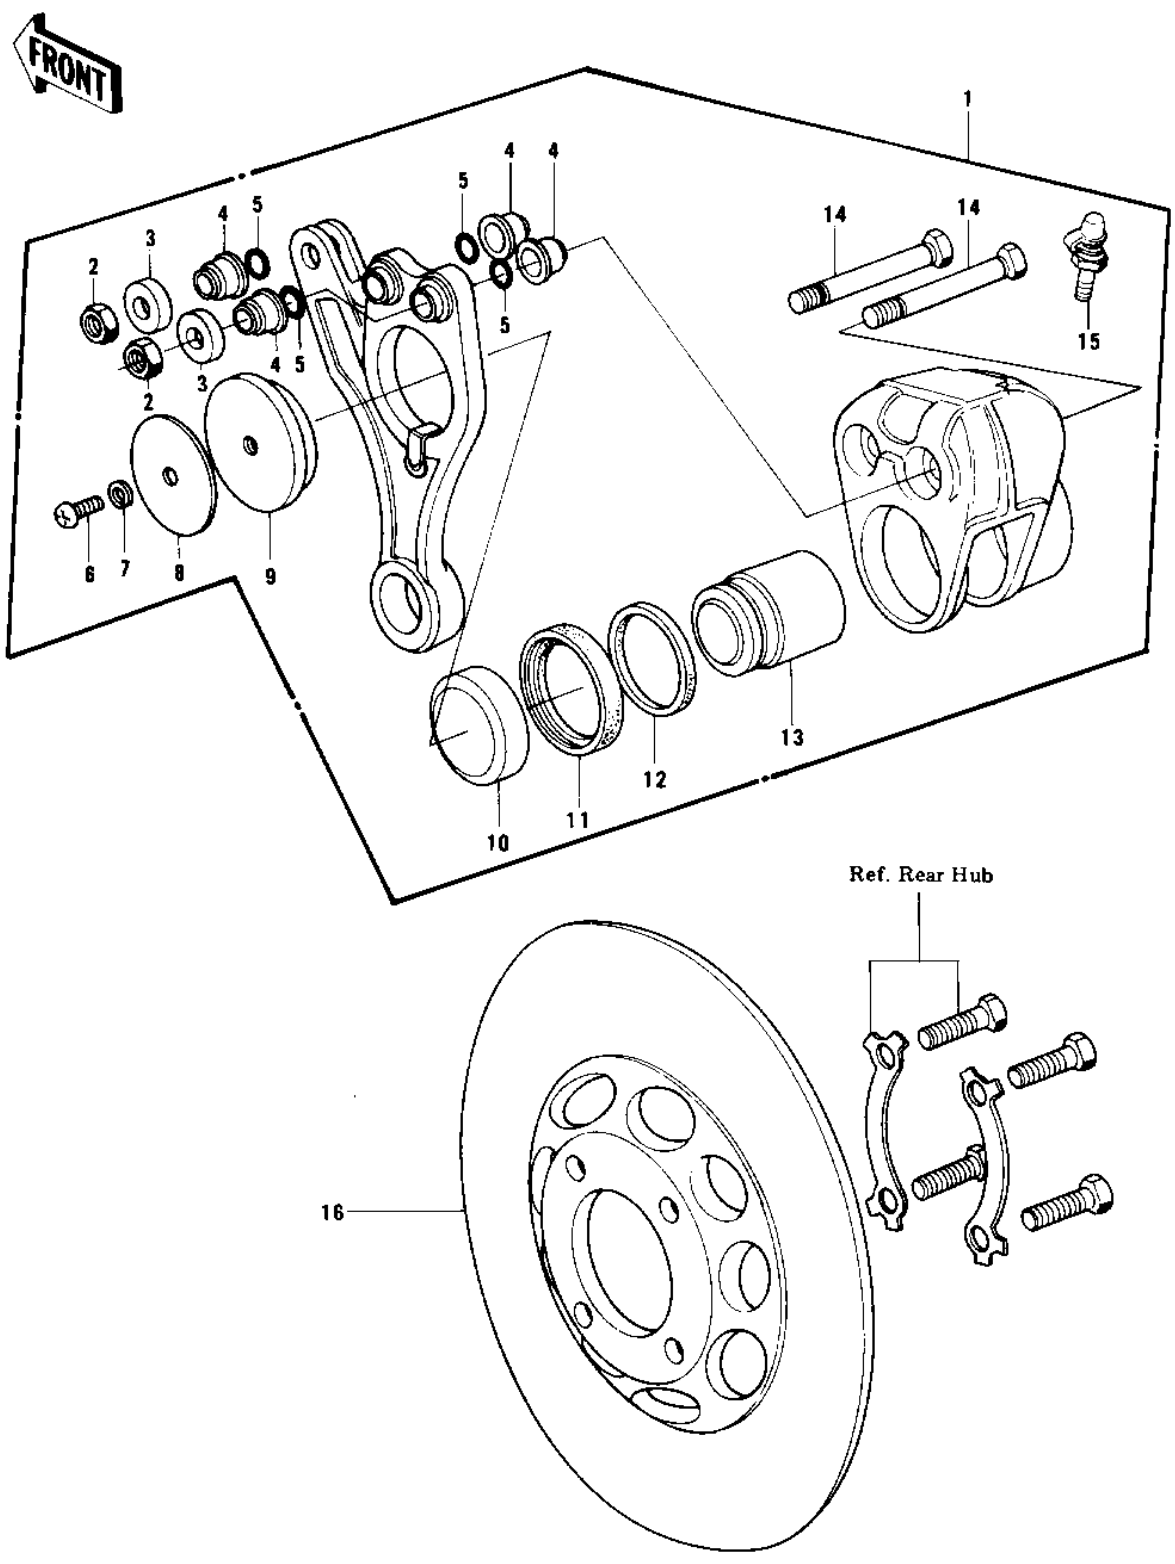

1976 KZ750-B1 PARTS DIAGRAM

REAR BRAKE

1976 KZ750-B1 PARTS LIST

REAR BRAKE

ITEM NAME	PART NUMBER	QUANTITY
CALIPER ASSY,REAR (Ref # 1)	43041-035	1
CALIPER ASSY,REAR (Ref # 1)	43041-035	1
NUT 10MM (Ref # 2)	315B1000	2
PLUG (Ref # 3)	43088-002	2
DUST SHILD,SHAFT (Ref # 4)	43052-005	4
"O" RING (Ref # 5)	43053-006	4
SCREW PAN HEAD 6X12 (Ref # 6)	220B0612	1
WASHER SPRING 6MM (Ref # 7)	461F0600	1
SPACER (Ref # 8)	43040-004	1
PAD B (Ref # 9)	43051-009	1
PAD SET,(REAR) (Ref # 9)	43050-5002	1
PAD A (Ref # 10)	43050-008	1
PAD SET,(REAR) (Ref # 10)	43050-5002	1
DUST SEALD,RUBBER (Ref # 11)	43054-003	1
RING,PISTON SEAL (Ref # 12)	43049-002	1
PISTON,CALIPER (Ref # 13)	43048-006	1
PISTON,FRONT CALIPER (Ref # 13)	43048-009	1
BOLT (Ref # 14)	43045-006	2
BLEEDER SET (Ref # 15)	43085-001	1
PLATE,REAR DISC (Ref # 16)	41080-008	1