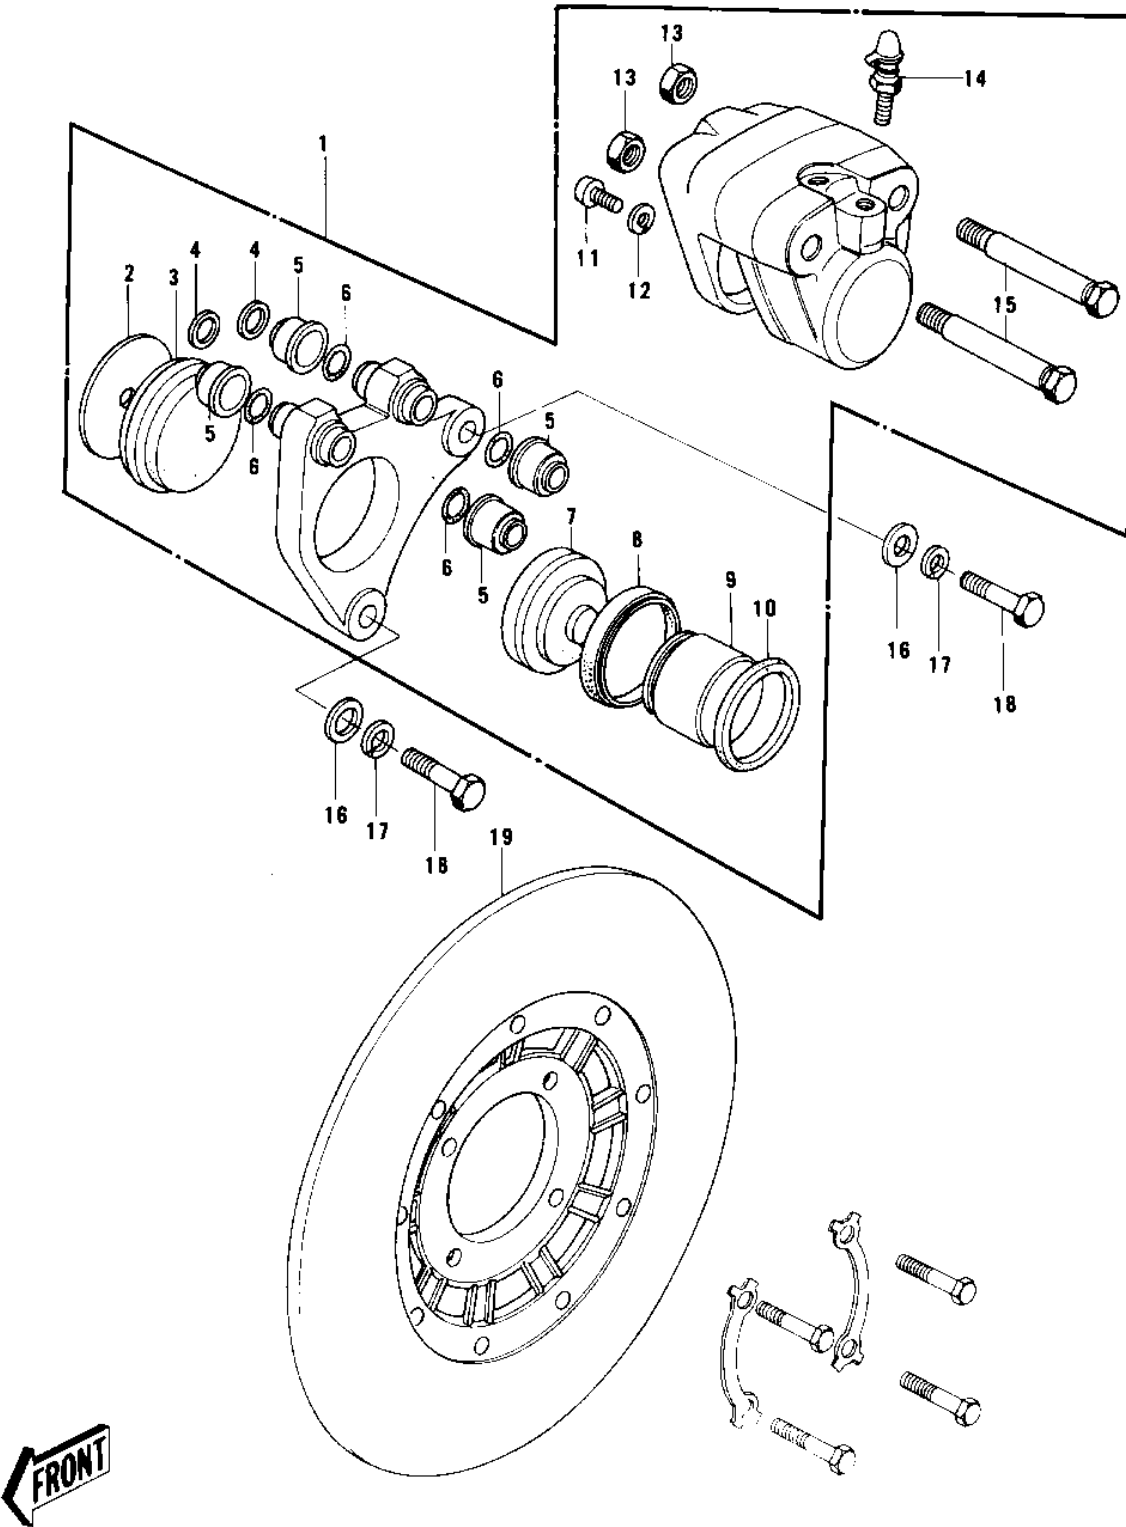

# 1979 KZ750-B4 PARTS DIAGRAM

## FRONT BRAKE

# 1979 KZ750-B4 PARTS LIST

## FRONT BRAKE

ITEM NAME	PART NUMBER	QUANTITY
CALIPER ASSY,FRONT (Ref # 1)	43041-030	1
CALIPER ASSY,FRONT (Ref # 1)	43041-030	1
CALIPER ASSY,FRONT (Ref # 1)	43041-1006	1
SPACER (Ref # 2)	43040-004	1
PAD B (Ref # 3)	43051-007	1
PAD SET,(FRONT) (Ref # 3)	43050-5001	1
PLUG (Ref # 4)	43088-002	2
DUST SHILD,SHAFT (Ref # 5)	43052-005	4
"O" RING (Ref # 6)	43053-006	4
PAD A (Ref # 7)	43050-006	1
PAD SET,(FRONT) (Ref # 7)	43050-5001	1
DUST SEALD,RUBBER (Ref # 8)	43054-003	1
PISTON,CALIPER (Ref # 9)	43048-006	1
PISTON,FRONT CALIPER (Ref # 9)	43048-009	1
RING,PISTON SEAL (Ref # 10)	43049-002	1
SCREW PAN HEAD 6X12 (Ref # 11)	220B0612	1
WASHER SPRING 6MM (Ref # 12)	461F0600	1
NUT 10MM (Ref # 13)	315B1000	2
BLEEDER SET (Ref # 14)	43085-001	1
BOLT (Ref # 15)	43045-006	2
WASHER PLAIN 10MM (Ref # 16)	410B1000	2
WASHER SPRING 10MM (Ref # 17)	461F1000	2
BOLT (Ref # 18)	92007-032	2
DISC PLATE,FRONT (Ref # 19)	41080-005	1