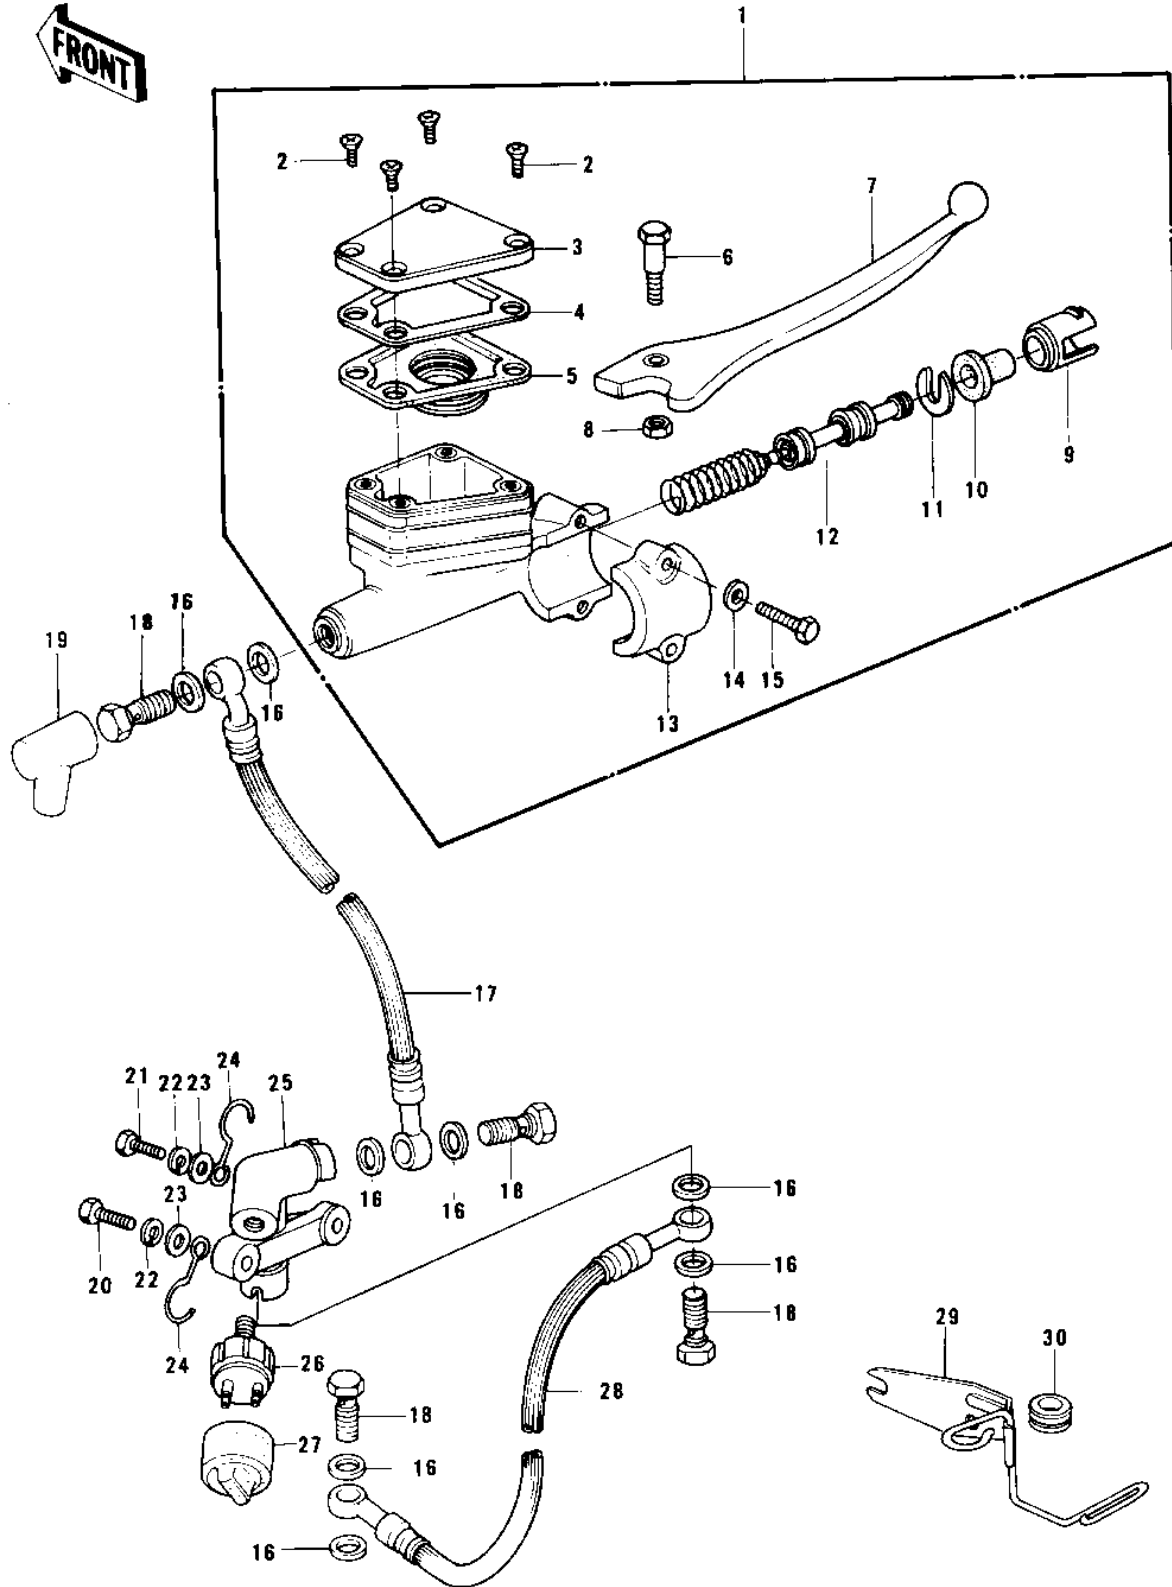

1976 KZ750-B1 PARTS DIAGRAM

FRONT MASTER CYLINDER (KZ750-B3/B4)

10:

K:

1976 KZ750-B1 PARTS LIST

FRONT MASTER CYLINDER (KZ750-B3/B4)

ITEM NAME	PART NUMBER	QUANTITY
CYLINDER ASSY,MASTER (Ref # 1)	43015-1007	1
SCREW,COUNTERSUNK HED (Ref # 2)	92001-1055	4
CAP,OIL CUP (Ref # 3)	43026-1003	1
PLATE,DIAPHRAGM (Ref # 4)	43027-1002	1
DIAPHRAGM (Ref # 5)	43028-1002	1
BOLT,CLUTCH LEV FITT (Ref # 6)	92001-1056	1
LEVER,FRONT BRAKE (Ref # 7)	46092-1002	1
NUT 6MM (Ref # 8)	312B0600	1
LINER,PISTON (Ref # 9)	14008-1007	1
DUST COVER (Ref # 10)	49016-1010	1
STOPER,PISTON (Ref # 11)	43022-1001	1
PISTON-COMP-BRAKE (Ref # 12)	43020-1026	1
HOLDER,MASTER CYLINDR (Ref # 13)	43034-1001	1
WASHER PLAIN 6MM (Ref # 14)	411B0600	2
BOLT HEX HEAD 6X25 (Ref # 15)	110N0625	2
WASHER-OIL BOLT (Ref # 16)	43067-001	8
HOSE,FRONT BRAKE (Ref # 17)	43059-007	1
BOLT,OIL,L=23 (Ref # 18)	92002-1888	4
BOOT,DUST (Ref # 19)	49006-1041	1
BOLT-HEX HEAD,6X32 (Ref # 20)	110N0632	1
BOLT, HEX HEAD 6X22 (Ref # 21)	110N0622	1
WASHER SPRING 6MM (Ref # 22)	461F0600	2
WASHER PLAIN 6MM (Ref # 23)	411B0600	2
CLAMP,CABLE (Ref # 24)	92037-092	2
JOINT,THREE WAY (Ref # 25)	43061-002	1
SWITCH-FRONT BRAKE (Ref # 26)	43065-001	1
CAP,FRONT BRK SWITCH (Ref # 27)	11012-1037	1
HOSE,CALIPER BRAKE (Ref # 28)	43059-033	1
BRACKET (Ref # 29)	11034-1041	1