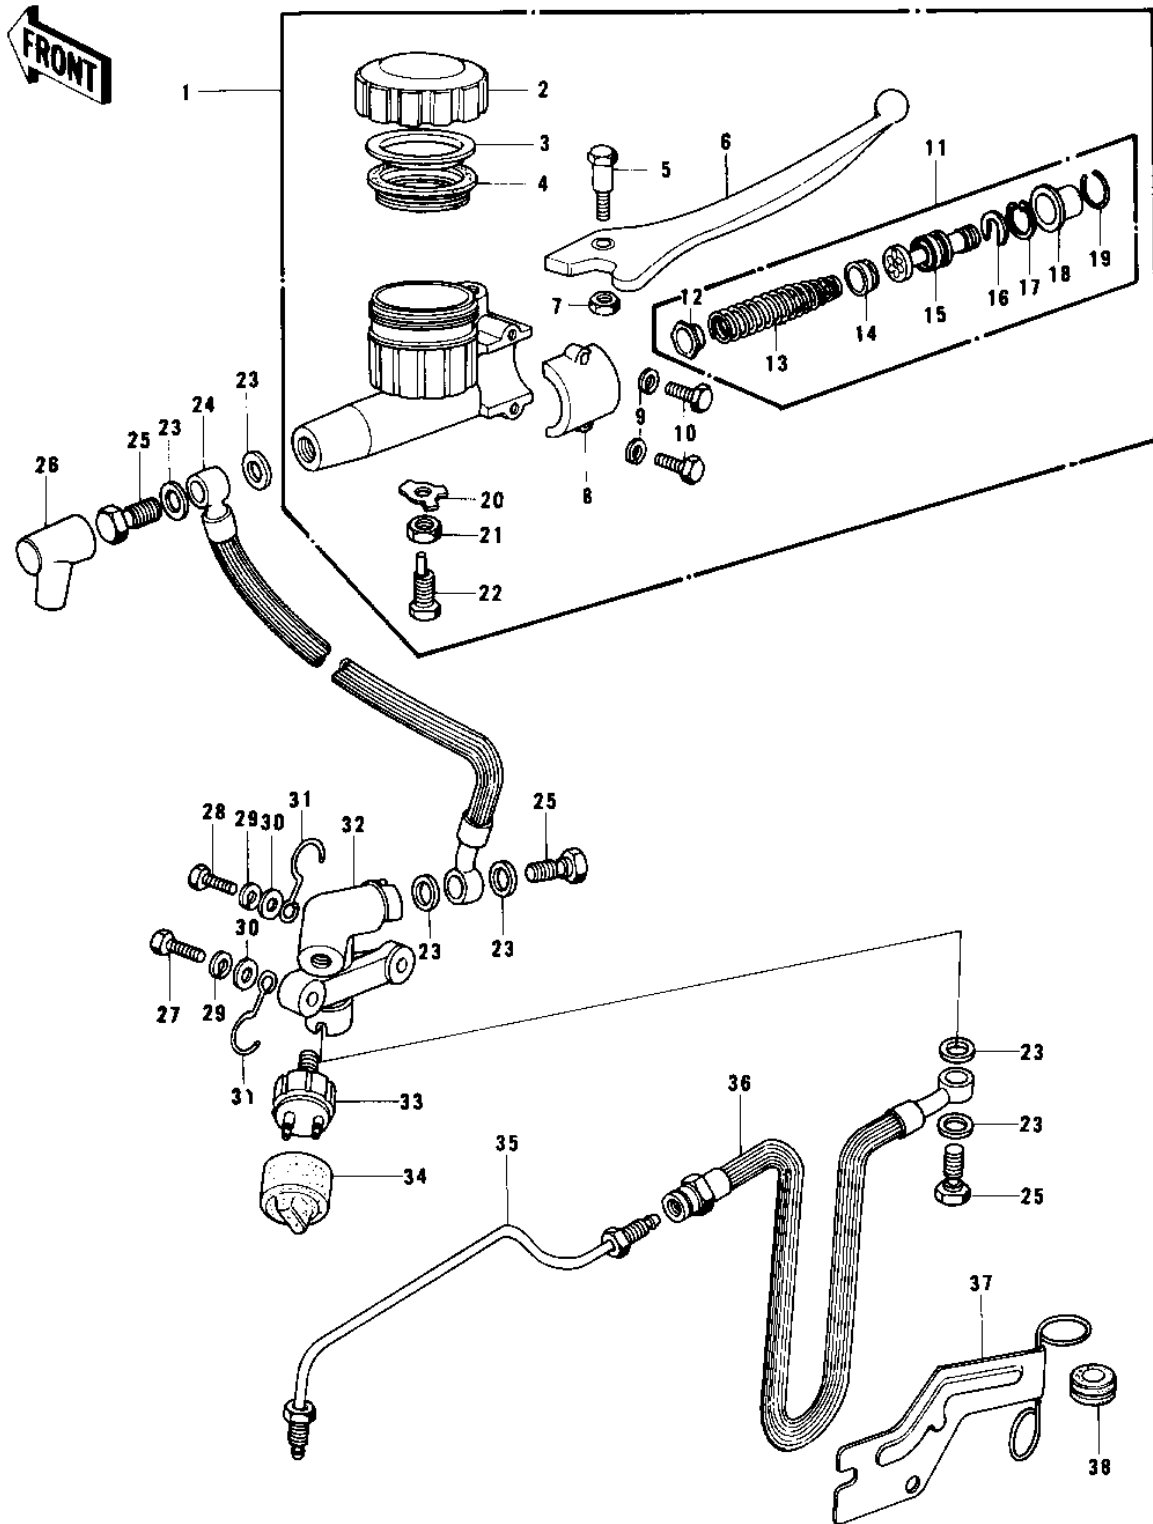

1976 KZ750-B1 PARTS DIAGRAM

FRONT MASTER CYLINDER (KZ750-B1/B2)

1976 KZ750-B1 PARTS LIST

FRONT MASTER CYLINDER (KZ750-B1/B2)

ITEM NAME	PART NUMBER	QUANTITY
CYL ASSY,MASTER,FRONT (Ref # 1)	43015-027	1
CAP,OIL CUP (Ref # 2)	43026-003	1
PLATE-MASTER CYLINDER (Ref # 3)	43027-001	1
DIAPHRAGM (Ref # 4)	43028-003	1
BOLT-LEVER FITTING (Ref # 5)	43033-001	1
LEVER,FRONT BRAKE (Ref # 6)	43029-003	1
NUT 6MM (Ref # 7)	312B0600	1
HOLDER-MASTER CYL (Ref # 8)	43034-001	1
WASHER PLAIN 6MM (Ref # 9)	411B0600	2
BOLT HEX HEAD 6X25 (Ref # 10)	110N0625	2
REPAIR SET-MASTER CYL (Ref # 11)	43073-001	1
VALVE ASSY-CHECK (Ref # 12)	43017-001	1
SPRING ASSY-RETURN (Ref # 13)	43018-001	1
CUP-PRIMARY (Ref # 14)	43019-001	1
PISTON ASSY (Ref # 15)	43072-001	1
STOPPER-PISTON (Ref # 16)	43022-001	1
CIRCLIP,18MM (Ref # 17)	481J1800	1
BOOTS (Ref # 18)	43024-001	1
STOPPER-BOOTS (Ref # 19)	43025-001	1
WASHER-LOCK,8MM (Ref # 20)	43031-001	1
NUT,8MM (Ref # 21)	311B0800	1
BOLT,LEVER ADJUSTING (Ref # 22)	43030-003	1
WASHER-OIL BOLT (Ref # 23)	43067-001	6
HOSE,FRONT BRAKE (Ref # 24)	43059-007	1
BOLT,OIL,L=23 (Ref # 25)	92002-1888	3
BOOT,DUST (Ref # 26)	49006-1041	1
BOLT-HEX HEAD,6X32 (Ref # 27)	110N0632	1
BOLT, HEX HEAD 6X22 (Ref # 28)	110N0622	1
WASHER SPRING 6MM (Ref # 29)	461F0600	2

1976 KZ750-B1 PARTS LIST

FRONT MASTER CYLINDER (KZ750-B1/B2)

ITEM NAME	PART NUMBER	QUANTITY
WASHER PLAIN 6MM (Ref # 30)	411B0600	2
CLAMP,CABLE (Ref # 31)	92037-092	2
JOINT,THREE WAY (Ref # 32)	43061-002	1
SWITCH-FRONT BRAKE (Ref # 33)	43065-001	1
CAP,FRONT BRK SWITCH (Ref # 34)	11012-1037	1
PIPE,BRIDGE (Ref # 35)	43060-021	1
HOSE-BRAKE,L=350 (Ref # 36)	43059-1262	1
BRACKET-BRAKE HOSE (Ref # 37)	43063-001	1
GROMMET-HOSE BRACKET (Ref # 38)	43064-001	1