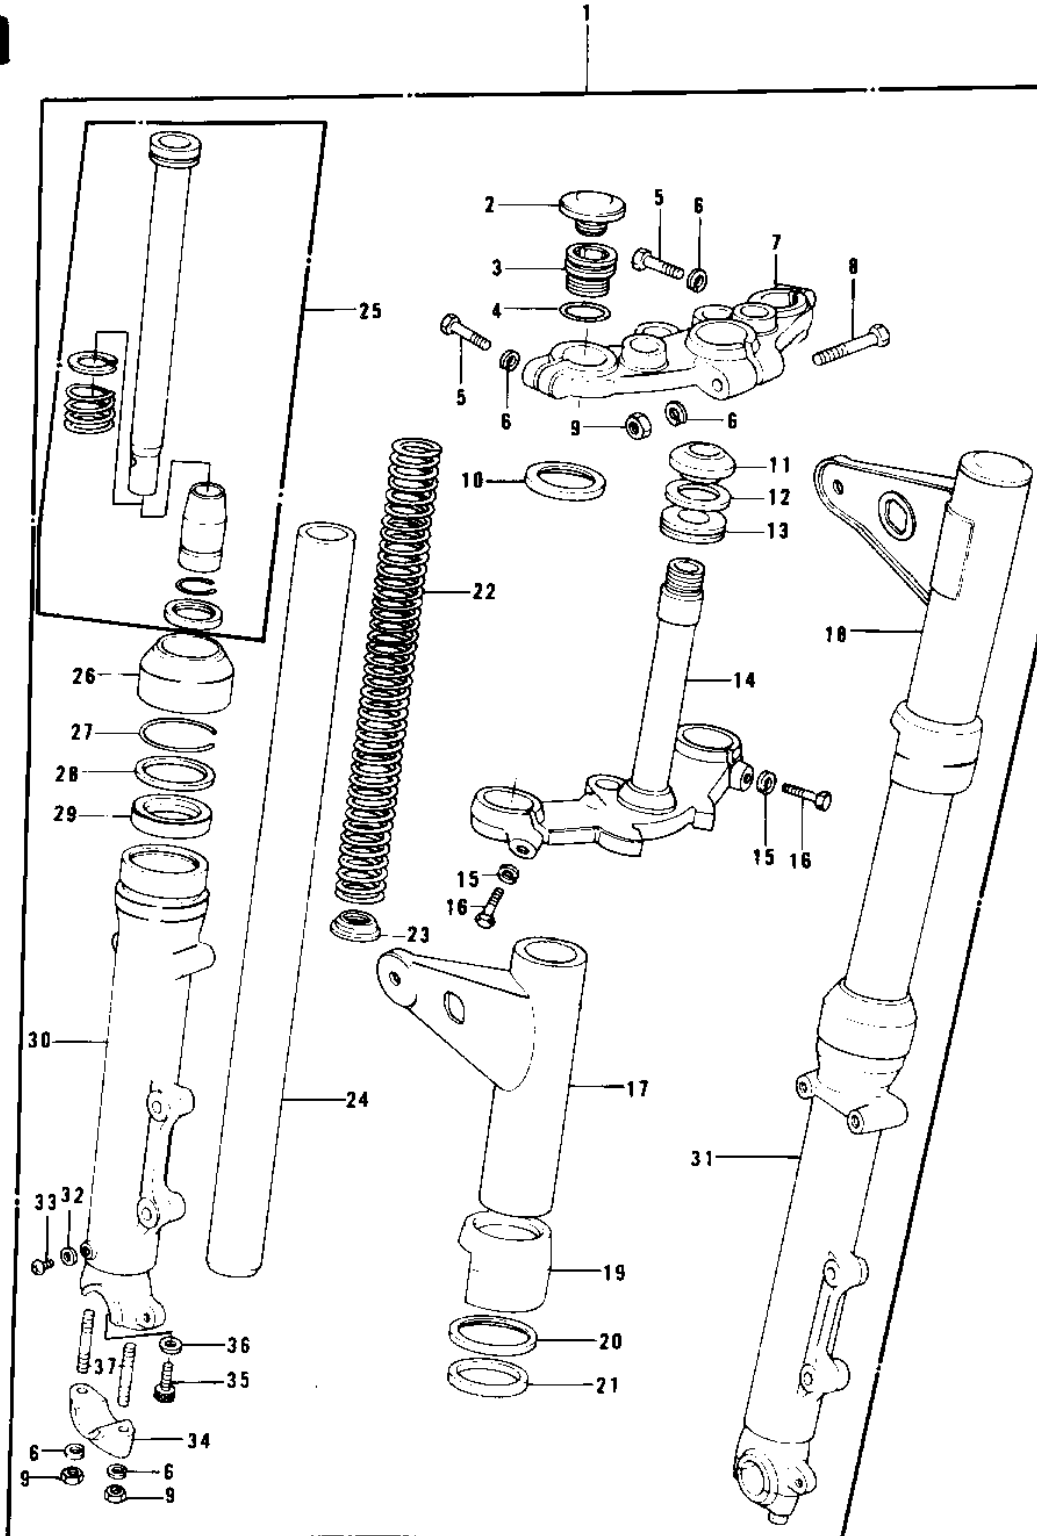

1976 KZ750-B1 PARTS DIAGRAM

FRONT FORK (KZ750-B3/B4)

KZ750

1976 KZ750-B1 PARTS LIST

FRONT FORK (KZ750-B3/B4)

ITEM NAME	PART NUMBER	QUANTITY
FORK-FRONT (Ref # 1)	44001-1015	1
CAP,RUBBER (Ref # 2)	11012-1017	2
CAP,FORK SPRING (Ref # 3)	44029-1003	2
"O" RING,FORK TOP (Ref # 4)	92055-1009	2
BOLT-HEX HEAD.8M/M (Ref # 5)	44041-045	2
WASHER SPRING 8MM (Ref # 6)	461F0800	7
HEAD STEERING STEM (Ref # 7)	44039-071	1
BOLT-STEERING STEM HD (Ref # 8)	44041-042	1
NUT,LOCK,8MM (Ref # 9)	92017-013	5
WASHER,FORK COVER (Ref # 10)	44064-005	2
CONE,STEERING STEM (Ref # 11)	92047-012	1
WASHER,PLAIN (Ref # 12)	92022-231	1
OIL SEAL,STEERING STM (Ref # 13)	92056-003	1
STEM,STEERING (Ref # 14)	44037-093	1
WASHER SPRING 12MM (Ref # 15)	461F1200	2
BOLT-HEX HEAD,12X36 (Ref # 16)	92003-064	2
COVER,L.H.FORK (Ref # 17)	44033-076	1
COVER,R.H (Ref # 18)	44034-076	1
GUIDE,FORK COVER (Ref # 19)	44064-025	2
WASHER,FORK COU GUID (Ref # 20)	44064-008	2
GASKET,FORK COVER (Ref # 21)	44045-038	2
SPRING,FORK (Ref # 22)	44026-1009	2
GUIDE,FORK SPRING (Ref # 23)	44028-1001	2
TUBE,FORK INNER (Ref # 24)	44013-1008	2
CYLINDER-FORK (Ref # 25)	44022-1002	2
DUST SHEILD,FORK (Ref # 26)	44010-032	2
RING-SNAP,FORK OIL (Ref # 27)	92033-1100	2
WASHER-OIL SEAL FIT (Ref # 28)	44043-044	2
SEAL-OIL,FORK OUTER P (Ref # 29)	92049-1216	2

1976 KZ750-B1 PARTS LIST

FRONT FORK (KZ750-B3/B4)

ITEM NAME	PART NUMBER	QUANTITY
TUBE,LH,FORK OUTER (Ref # 30)	44005-1031	1
TUBE,RH,FORK OUTER (Ref # 31)	44006-1031	1
GASKET FORK DRAIN PLG (Ref # 32)	44045-002	2
SCREW PAN HEAD 4X8 (Ref # 33)	220B0408	2
HOLDER,FRONT AXLE (Ref # 34)	44063-014	2
BOLT-FORK CYLINDER (Ref # 35)	44041-040	2
GASKET,FORK CYLINDER (Ref # 36)	44045-057	2
STUD,8X35 (Ref # 37)	92004-1009	4