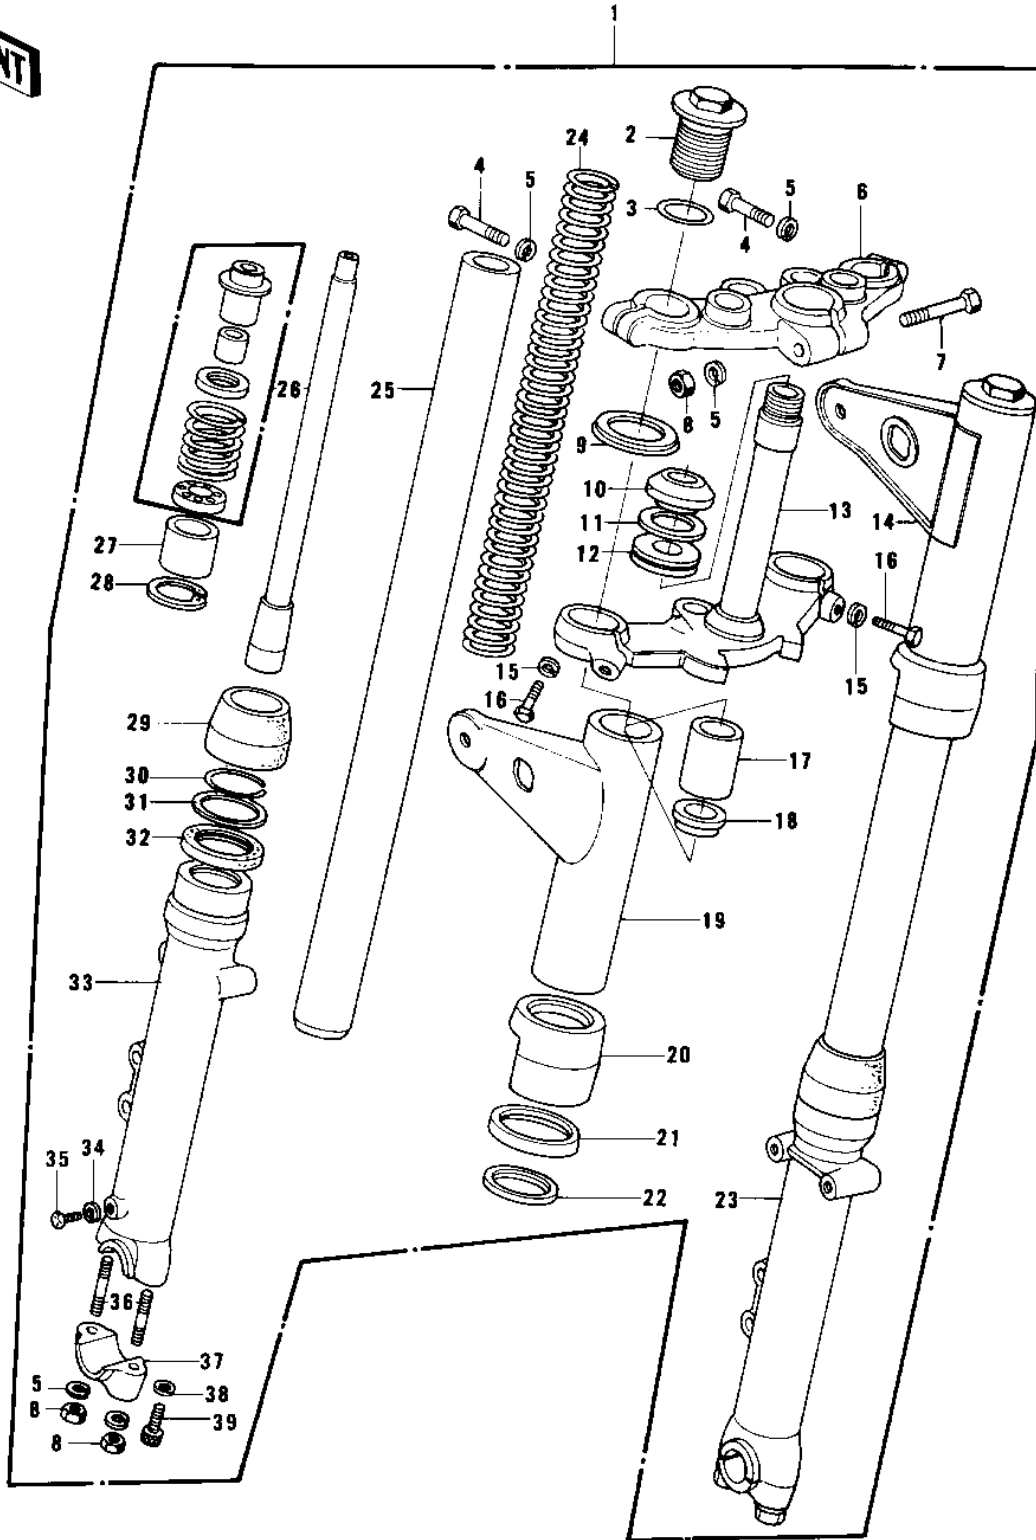

# 1976 KZ750-B1 PARTS DIAGRAM

FRONT FORK (KZ750-B1/B2)

**KZ75**

# 1976 KZ750-B1 PARTS LIST

## FRONT FORK (KZ750-B1/B2)

ITEM NAME	PART NUMBER	QUANTITY
FORK-FRONT (Ref # 1)	44001-172	1
BOLT-FORK TOP (Ref # 2)	44062-003	2
'O' RING FORK TOP (Ref # 3)	44046-015	2
BOLT-HEX HEAD.8M/M (Ref # 4)	44041-045	2
WASHER SPRING 8MM (Ref # 5)	461F0800	7
HEAD STEERING STEM (Ref # 6)	44039-071	1
BOLT-STEERING STEM HD (Ref # 7)	44041-042	1
NUT,LOCK,8MM (Ref # 8)	92015-1124	5
WASHER,FORK COVER (Ref # 9)	44064-005	2
CONE,STEERING STEM (Ref # 10)	92047-012	1
WASHER,PLAIN (Ref # 11)	92022-231	1
OIL SEAL,STEERING STM (Ref # 12)	92056-003	1
STEM,STEERING (Ref # 13)	44037-093	1
COVER,R.H (Ref # 14)	44034-076	1
WASHER SPRING 12MM (Ref # 15)	461F1200	2
BOLT-HEX HEAD,12X36 (Ref # 16)	92003-064	2
SPACER (Ref # 17)	44028-040	2
GUIDE,FORK SPRING (Ref # 18)	44028-031	2
COVER,L.H.FORK (Ref # 19)	44033-076	1
GUIDE,FORK COVER (Ref # 20)	44064-025	2
WASHER,FORK COU GUID (Ref # 21)	44064-008	2
GASKET,FORK COVER (Ref # 22)	44045-038	2
TUBE,RH,FORK OUTER (Ref # 23)	44006-063	1
SPRING,FORK (Ref # 24)	44026-071	2
TUBE,FORK INNER (Ref # 25)	44013-057	2
CYLINDER-FORK (Ref # 26)	44022-027	2
PISTON,FORK (Ref # 27)	44018-009	2
CIRCLIP,FORK PISTON (Ref # 28)	44044-019	2
DUST SHEILD,FORK (Ref # 29)	44010-032	2

## 1976 KZ750-B1 PARTS LIST

FRONT FORK (KZ750-B1/B2)

ITEM NAME	PART NUMBER	QUANTITY
RING-SNAP,FORK OIL (Ref # 30)	92033-1100	2
WASHER-OIL SEAL FIT (Ref # 31)	44043-044	2
SEAL-OIL,FORK OUTER P (Ref # 32)	92049-1216	2
TUBE,LH,FORK OUTER (Ref # 33)	44005-065	1
GASKET FORK DRAIN PLG (Ref # 34)	44045-002	2
SCREW PAN HEAD 4X8 (Ref # 35)	220B0408	2
STUD,8X35 (Ref # 36)	92004-1009	2
HOLDER,FRONT AXLE (Ref # 37)	44063-014	2
GASKET,FORK CYLINDER (Ref # 38)	44045-057	2
BOLT-FORK CYLINDER (Ref # 39)	44041-040	2