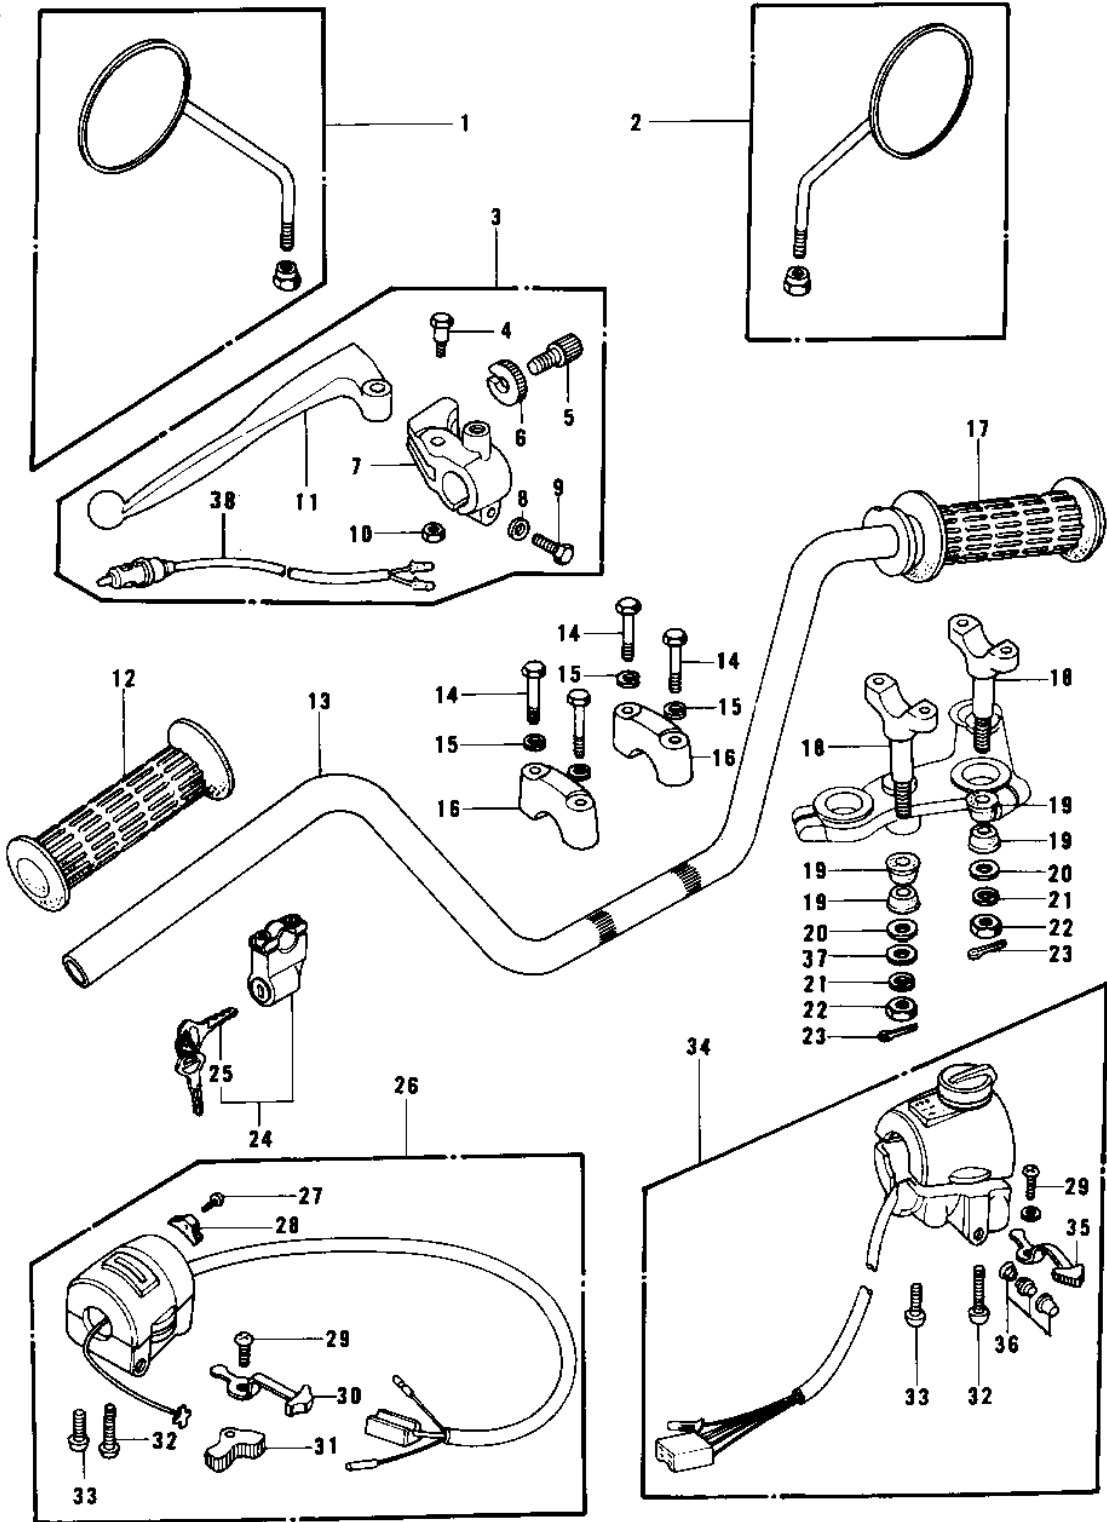

1976 KZ750-B1 PARTS DIAGRAM

HANDLEBAR

1976 KZ750-B1 PARTS LIST

HANDLEBAR

ITEM NAME	PART NUMBER	QUANTITY
REAR VIEW MIRROR,L.H (Ref # 1)	56003-019	1
REAR VIEW MIRROR,R.H (Ref # 2)	56002-029	1
LEVER ASSY,CLUTCH (Ref # 3)	46076-049	1
LEVER ASSY,CLUTCH (Ref # 3)	46076-054	1
BOLT,HEX HEAD (Ref # 4)	92007-047	1
SCREW CABLE ADJUST (Ref # 5)	46055-003	1
NUT-LOCK (Ref # 6)	46056-005	1
NUT,CABLE ADJUST NUT (Ref # 6)	46056-007	1
HOLDER,CLUTCH LEVER (Ref # 7)	46094-017	1
HOLDER,CLUTCH LEVER (Ref # 7)	46094-019	1
WASHER PLAIN 6MM (Ref # 8)	411B0600	1
WASHER PLAIN 6MM (Ref # 8)	410B0600	1
BOLT 6X22 (Ref # 9)	112B0622	1
BOLT-UPSET (Ref # 9)	112G0625	1
NUT,LOCK 6MM (Ref # 10)	92017-014	1
LEVER,CLUTCH (Ref # 11)	46092-023	1
RUBBER,L.H GRIP (Ref # 12)	46075-028	1
HANDLEBAR (Ref # 13)	46003-036	1
BOLT 8X38 (Ref # 14)	92001-1405	4
BOLT 8X38 (Ref # 14)	92001-1405	4
WASHER SPRING 8MM (Ref # 15)	461F0800	4
HOLDER-HANDLEBAR (Ref # 16)	46012-008	2
GRIP ASSY,THROTTLE (Ref # 17)	46019-038	1
HOLDER-HANDLEBAR LOW (Ref # 18)	46012-010	2
DAMPER RUBBER,HANDLE (Ref # 19)	92075-275	4
WASHER-HANDLEBAR FIT (Ref # 20)	92022-196	2
WASHER SPRING 10MM (Ref # 21)	461F1000	2
NUT,10MM (Ref # 22)	314B1000	2
NUT 10MM (Ref # 22)	315B1000	2