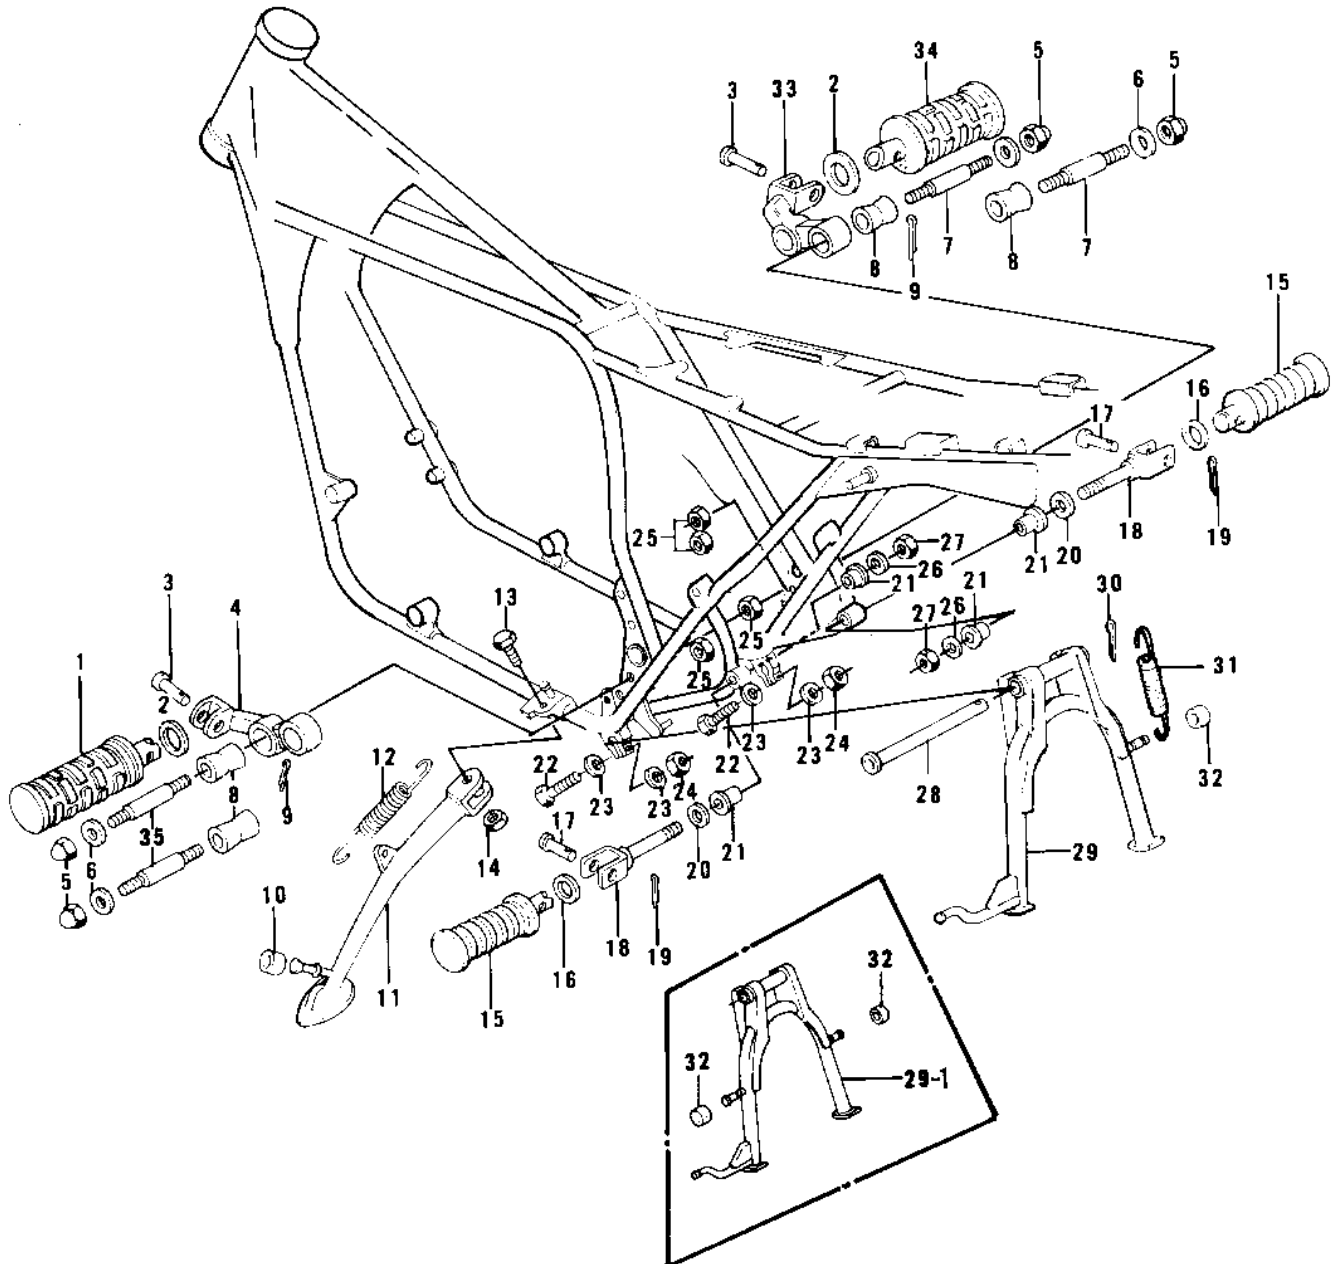

1979 KZ750-B4 PARTS DIAGRAM

FOOTRESTS/STANDS

1979 KZ750-B4 PARTS LIST

FOOTRESTS/STANDS

ITEM NAME	PART NUMBER	QUANTITY
BAR-FOOTREST,L.H (Ref # 1)	34028-011	1
WASHER,PLAIN (Ref # 2)	92022-250	2
PIN-FOOTREST BAR FIT (Ref # 3)	92043-080	2
BRACKET,FOOTREST L.H. (Ref # 4)	34003-059	1
NUT,CAP AND LOCK,8MM (Ref # 5)	92019-013	4
CAP,FOOTRESTBAR (Ref # 6)	92102-010	4
STUD,FOOTREST BAR FIT (Ref # 7)	92004-048	2
DAMPER RUBBER,FOOTRES (Ref # 8)	92075-293	4
PIN,COTTER,2.5X15 (Ref # 9)	550D2515	2
DAMPER RUBB SIDE STND (Ref # 10)	92075-031	1
STAND-SIDE (Ref # 11)	34024-059	1
SPRING,SIDE STAND (Ref # 12)	34025-005	1
BOLT-SIDE STAND (Ref # 13)	92003-079	1
NUT 10MM (Ref # 14)	315B1000	1
RUBBER,FOOTREST (Ref # 15)	92076-027	2
WASHER-PLAIN (OPT) (Ref # 16)	92022-199	2
PIN (Ref # 17)	92043-1464	2
HOLDER-STEP RR (Ref # 18)	34029-008	2
BRACKET,FOOTREST BAR (Ref # 18)	34029-014	2
PIN,COTTER,2.0X12 (Ref # 19)	550D2012	2
WASHER-PLAIN (Ref # 20)	92022-206	2
BUSHING,MUFFLER FITT (Ref # 21)	92092-010	4
BOLT (Ref # 22)	92001-1578	2
WASHER PLAIN 8MM (Ref # 23)	410B0800	4
NUT,LOCK,8MM (Ref # 24)	92017-013	2
NUT 10MM (Ref # 25)	315B1000	4
WASHER PLAIN 10MM (Ref # 26)	411B1000	2
NUT,LOCK,10MM (Ref # 27)	92019-021	2
SHAFT,MAIN STAND (Ref # 28)	34019-016	1

1979 KZ750-B4 PARTS LIST

FOOTRESTS/STANDS

ITEM NAME	PART NUMBER	QUANTITY
STAND,MAIN (Ref # 29)	34011-039	1
STAND-MAIN (Ref # 29-1)	34011-042	1
PIN,COTTER,3.0X28 (Ref # 30)	550D3028	1
PIN COTTER 3.0X30 (Ref # 30)	550D3030	1
SPRING,MAIN STAND (Ref # 31)	34023-017	1
DAMPER RUBBER,MN STND (Ref # 32)	92075-285	1
DAMPER RUBBER,MN STND (Ref # 32)	92075-285	2
BRACKET,FOOTREST R.H. (Ref # 33)	34003-060	1
BAR-FOOTREST,R.H (Ref # 34)	34028-012	1
STUD,FOOTREST BAR FIT (Ref # 35)	92004-048	2
STUD (Ref # 35)	92004-067	2