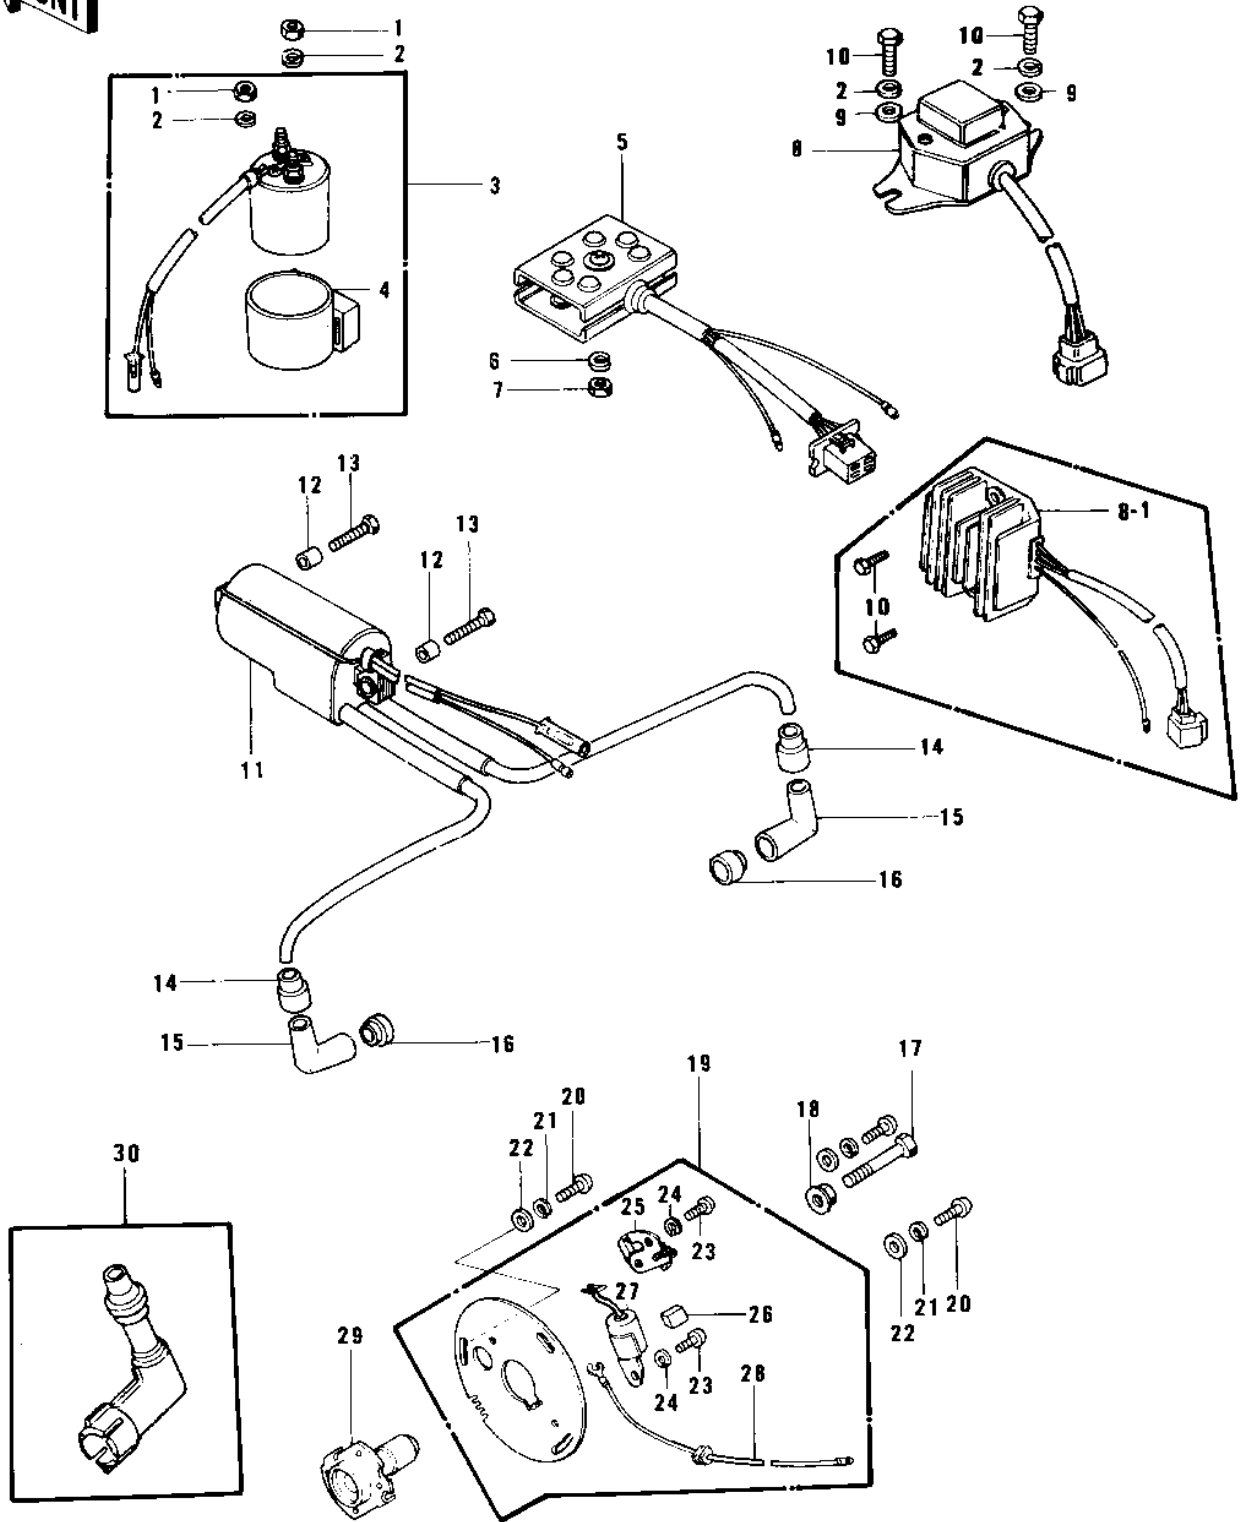

1976 KZ750-B1 PARTS DIAGRAM

IGNITION/REGULATOR/RECTIFIER

FRONT

1976 KZ750-B1 PARTS LIST

IGNITION/REGULATOR/RECTIFIER

ITEM NAME	PART NUMBER	QUANTITY
NUT 6MM (Ref # 1)	312B0600	2
NUT,LOCK 6MM (Ref # 1)	92017-014	2
WASHER SPRING 6MM (Ref # 2)	461F0600	4
SWITCH ASSY,MAGNETIC (Ref # 3)	21164-005	1
DAMPER MAG SWITCH SHK (Ref # 4)	21064-002	1
RECTIFIER (Ref # 5)	21061-021	1
WASHER SPRING 6MM (Ref # 6)	461F0600	3
NUT 6MM (Ref # 7)	311B0600	1
REGULATOR (Ref # 8)	21066-027	1
REGULATOR (Ref # 8-1)	21066-029	1
WASHER PLAIN 6MM (Ref # 9)	411B0600	2
BOLT-UPSET,6X12 (Ref # 10)	112G0612	2
BOLT-UPSET (Ref # 10)	112G0614	2
COIL-IGNITION (Ref # 11)	21121-1174	1
COLLAR,IGNITION COIL (Ref # 12)	92027-276	2
COLLAR,IGNITION COIL (Ref # 12)	92027-276	2
BOLT, IGNITION COIL (Ref # 13)	92003-170	2
GROMMET,SPARK PLG CAP (Ref # 14)	21132-005	2
CAP-SPARK PLUG,RTFM20 (Ref # 15)	21130-1007	2
GROMMET-PLUG CAP,A (Ref # 16)	21131-004	2
BOLT-8X63 (Ref # 17)	92001-1397	1
WASHER,SPARK ADVANCER (Ref # 18)	92022-244	1
BREAKER ASSY,CONTACT (Ref # 19)	21008-1013	1
BREAKER ASSY,CONTACT (Ref # 19)	21008-1013	1
SCREW PAN HEAD 5X12 (Ref # 20)	220B0512	3
WASHER SPRING 5MM (Ref # 21)	461F0500	3
WASHER PLAIN 5MM (Ref # 22)	411B0500	3
SCREW PAN HEAD 4X6 (Ref # 23)	220B0406	2
WASHER SPRING 4MM (Ref # 24)	461F0400	2

1976 KZ750-B1 PARTS LIST

IGNITION/REGULATOR/RECTIFIER

ITEM NAME	PART NUMBER	QUANTITY
BREAKER,CONTACT (Ref # 25)	21008-025	1
BREAKER,CONTACT (Ref # 25)	21008-027	1
FELT OIL (Ref # 26)	21019-005	1
CONDENSER (Ref # 27)	21013-034	1
CONDENSER (Ref # 27)	21013-1002	1
WIRING HARNESS,BRAKE (Ref # 28)	26001-1040	1
WIRING HARNESS,BRAKE (Ref # 28)	26001-1040	1
ADVANCER,AUTO TIMING (Ref # 29)	21148-1004	1
ADVANCER,AUTO TIMING (Ref # 29)	21148-1004	1
CAP,SPARK PLUG (Ref # 30)	21160-005	2