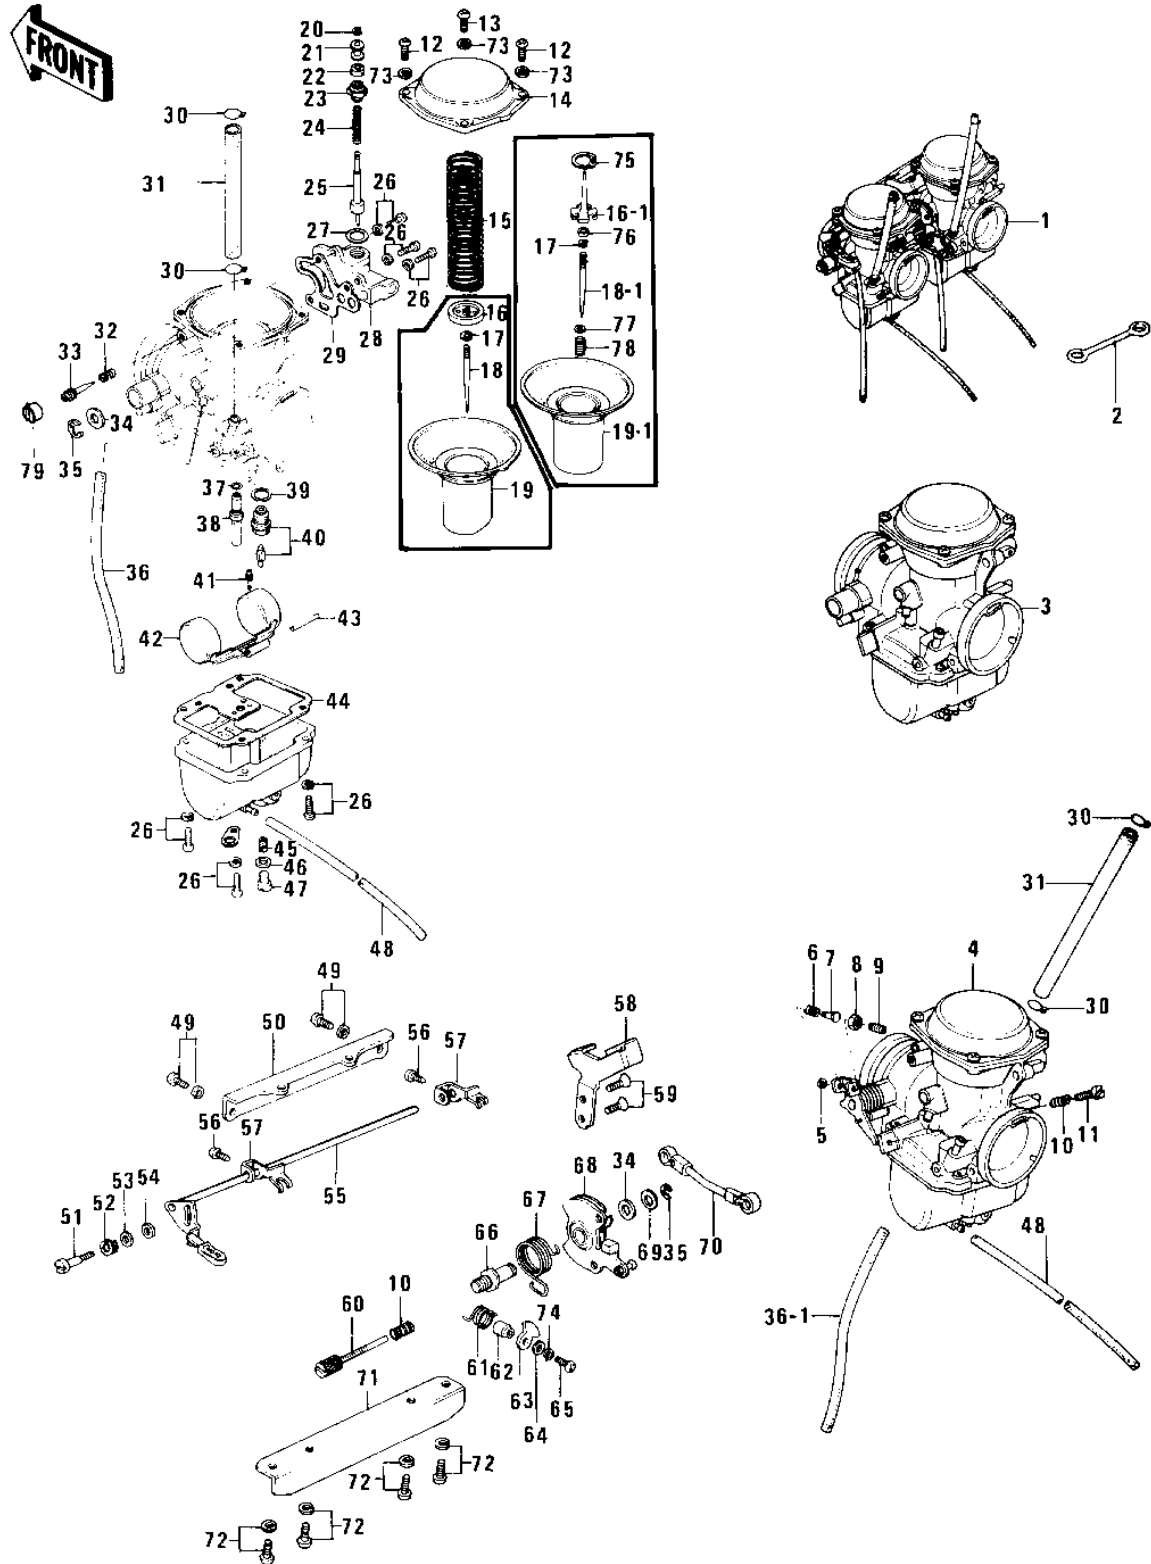

1979 KZ750-B4 PARTS DIAGRAM

CARBURETORS (KZ750-B4)

Re

K