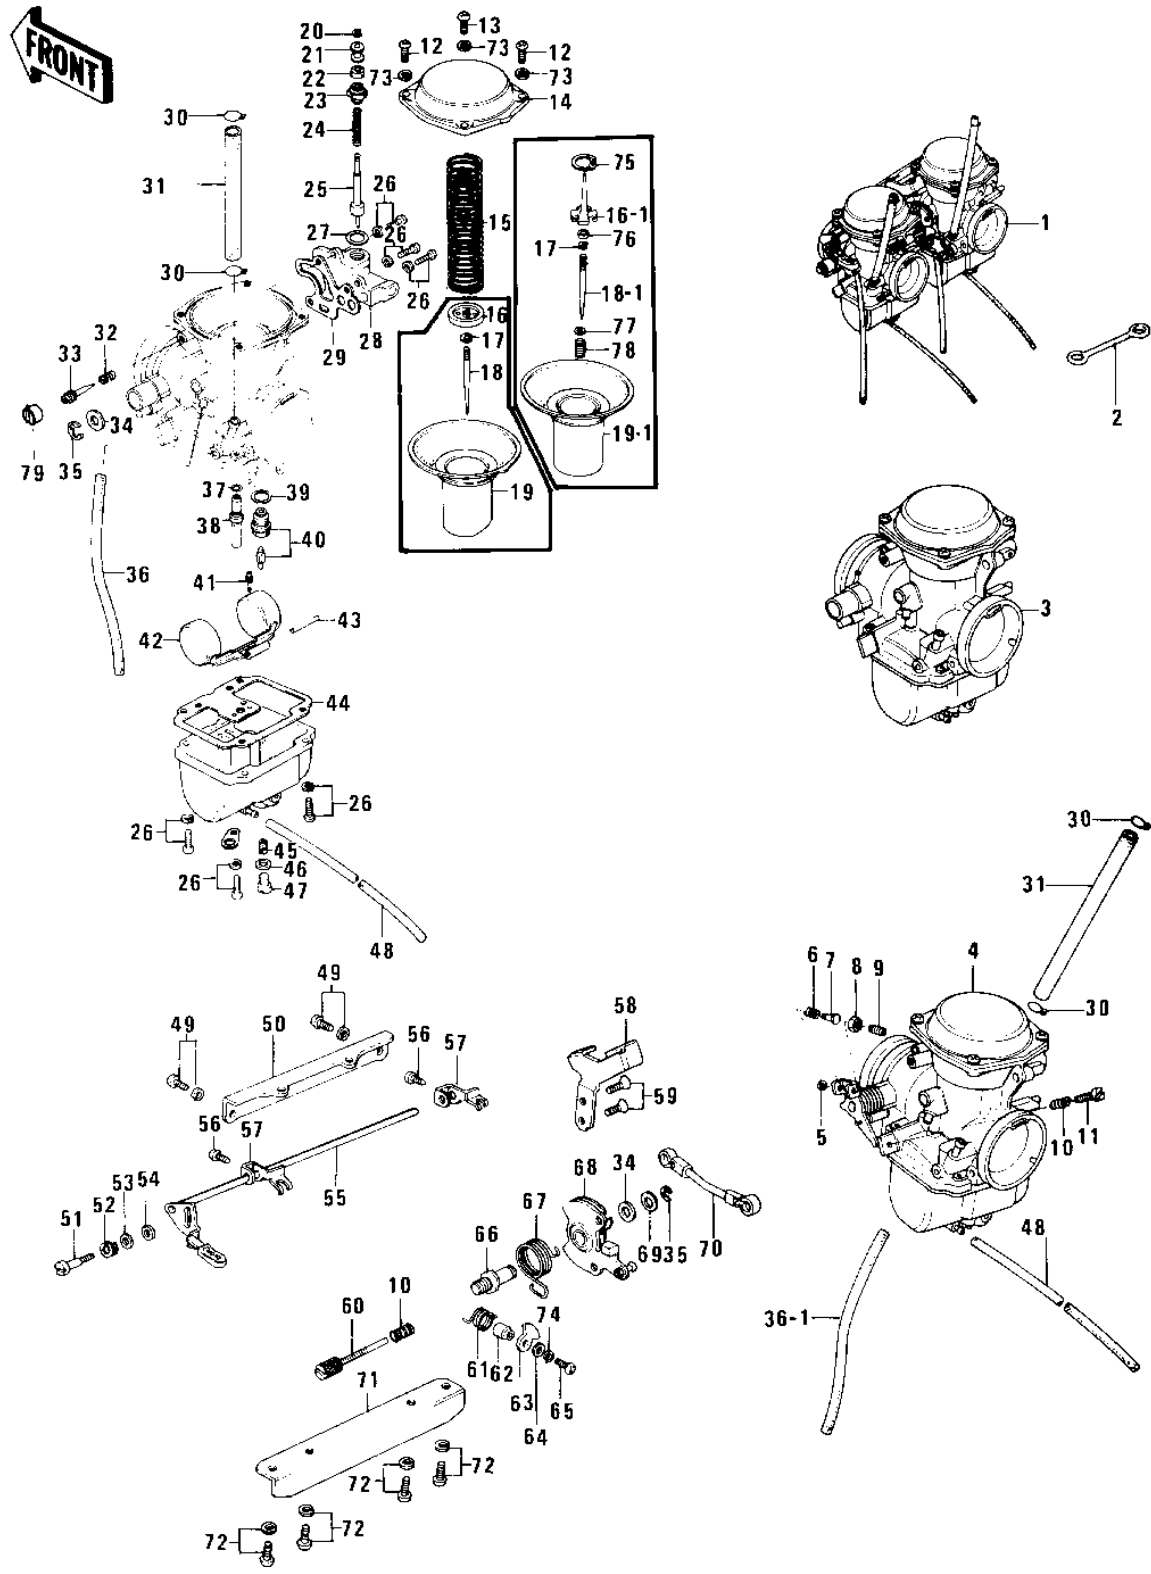

1976 KZ750-B1 PARTS DIAGRAM

CARBURETORS (KZ750-B4)

Re

1976 KZ750-B1 PARTS LIST

CARBURETORS (KZ750-B4)

ITEM NAME	PART NUMBER	QUANTITY
CARBURETOR ASSY, (Ref # 1)	16001-1019	1
CLAMP,OVER FLOW PIPE (Ref # 2)	92037-134	1
CARBURETOR,L.H. (Ref # 3)	16001-1105	1
CARBURETOR,R.H. (Ref # 4)	16001-1104	1
CIRCLIP (Ref # 5)	16008-017	1
SPRING,LEVER (Ref # 6)	16040-019	1
PIN (Ref # 7)	16042-008	1
NUT 5MM (Ref # 8)	312B0500	1
SCREW,LEVER (Ref # 9)	16033-025	1
SPRING,THROTTLE ADJST (Ref # 10)	16022-010	2
ADJUSTER,THROTTLE LEV (Ref # 11)	16021-020	1
SCREW-PAN-CROS (Ref # 12)	220B0514	6
UNAVAILABLE IN PRICE BOOK (Ref # 13)	214B0516A	2
COVER,DIAPHRAGM (Ref # 14)	14030-1003	2
SPRING,DIAPHRAGM (Ref # 15)	92081-1080	2
HOLDER,JET NEEDLE (Ref # 16-1)	13091-1026	2
CIRCLIP (Ref # 17)	16008-014	2
JET NEEDLE,4HL12-3 (Ref # 18-1)	16009-1016	2
DIAPHRAGM (Ref # 19-1)	16028-1001	2
CIRCLIP (Ref # 20)	16076-003	2
COLLAR (Ref # 21)	16073-014	2
RUBBER CAP,STARTER PL (Ref # 22)	16036-017	2
CAP,STARTER PLUNGER (Ref # 23)	16012-020	2
SPRING,STARTER PLUG (Ref # 24)	16013-008	2
PLUNGER,STARTER (Ref # 25)	16016-019	2
SCREW,FLOAT CHAM FITT (Ref # 26)	16033-027	14
WASHER,PLAIN (Ref # 27)	16039-041	2
BODY,STARTER (Ref # 28)	16012-1004	2
WASHER (Ref # 29)	16029-011	2