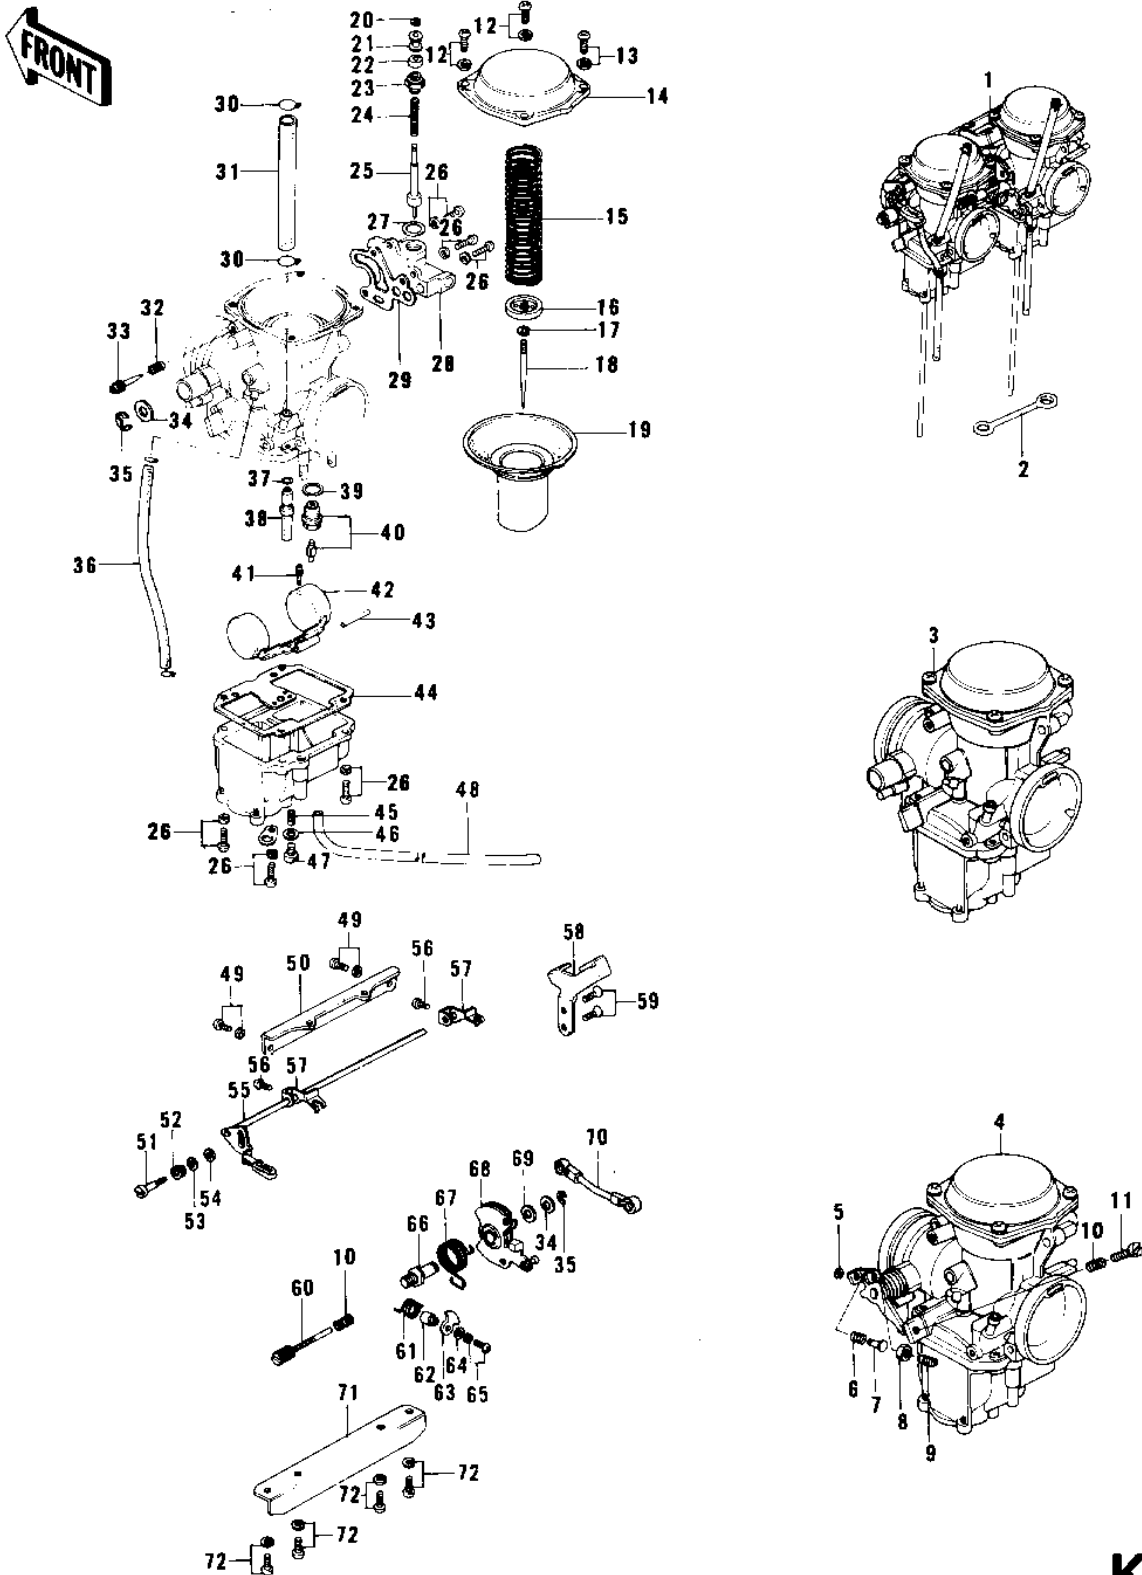

1979 KZ750-B4 PARTS DIAGRAM

CARBURETORS (KZ750-B1/B2/B3)

KZ750-

1979 KZ750-B4 PARTS LIST

CARBURETORS (KZ750-B1/B2/B3)

ITEM NAME	PART NUMBER	QUANTITY
CARBURETOR ASSY (Ref # 1)	16001-249	
CLAMP,OVER FLOW PIPE (Ref # 2)	92037-134	
CARBURETOR,L.H (Ref # 3)	16001-284	
CARBURETOR,R.H (Ref # 4)	16001-285	
CIRCLIP (Ref # 5)	16008-017	
SPRING,LEVER (Ref # 6)	16040-019	
PIN (Ref # 7)	16042-008	
NUT,6MM (Ref # 8)	16003-007	
SCREW,LEVER (Ref # 9)	16033-025	
SPRING,THROTTLE ADJST (Ref # 10)	16022-010	
ADJUSTER,THROTTLE LEV (Ref # 11)	16021-020	
SCREW,PAN HEAD,5X14 (Ref # 12)	16033-016	
SCREW-PAN-WS-CROS (Ref # 13)	223B0414	
COVER,DIAPHRAGM (Ref # 14)	16069-003	
SPRING,THROTTLE (Ref # 15)	16006-030	
PLATE,NEEDLE (Ref # 16)	16055-010	
CIRCLIP (Ref # 17)	16008-014	
JET NEEDLE (Ref # 18)	16009-070	
DIAPHRAGM (Ref # 19)	16059-004	
CIRCLIP (Ref # 20)	16076-003	
COLLAR (Ref # 21)	16073-014	
RUBBER CAP,STARTER PL (Ref # 22)	16036-017	
CAP,STARTER PLUNGER (Ref # 23)	16012-020	
SPRING,STARTER PLUG (Ref # 24)	16013-008	
PLUNGER,STARTER (Ref # 25)	16016-019	
SCREW,FLOAT CHAM FITT (Ref # 26)	16033-027	
WASHER,PLAIN (Ref # 27)	16039-041	
BODY,STARTER (Ref # 28)	16020-018	
WASHER (Ref # 29)	16029-011	