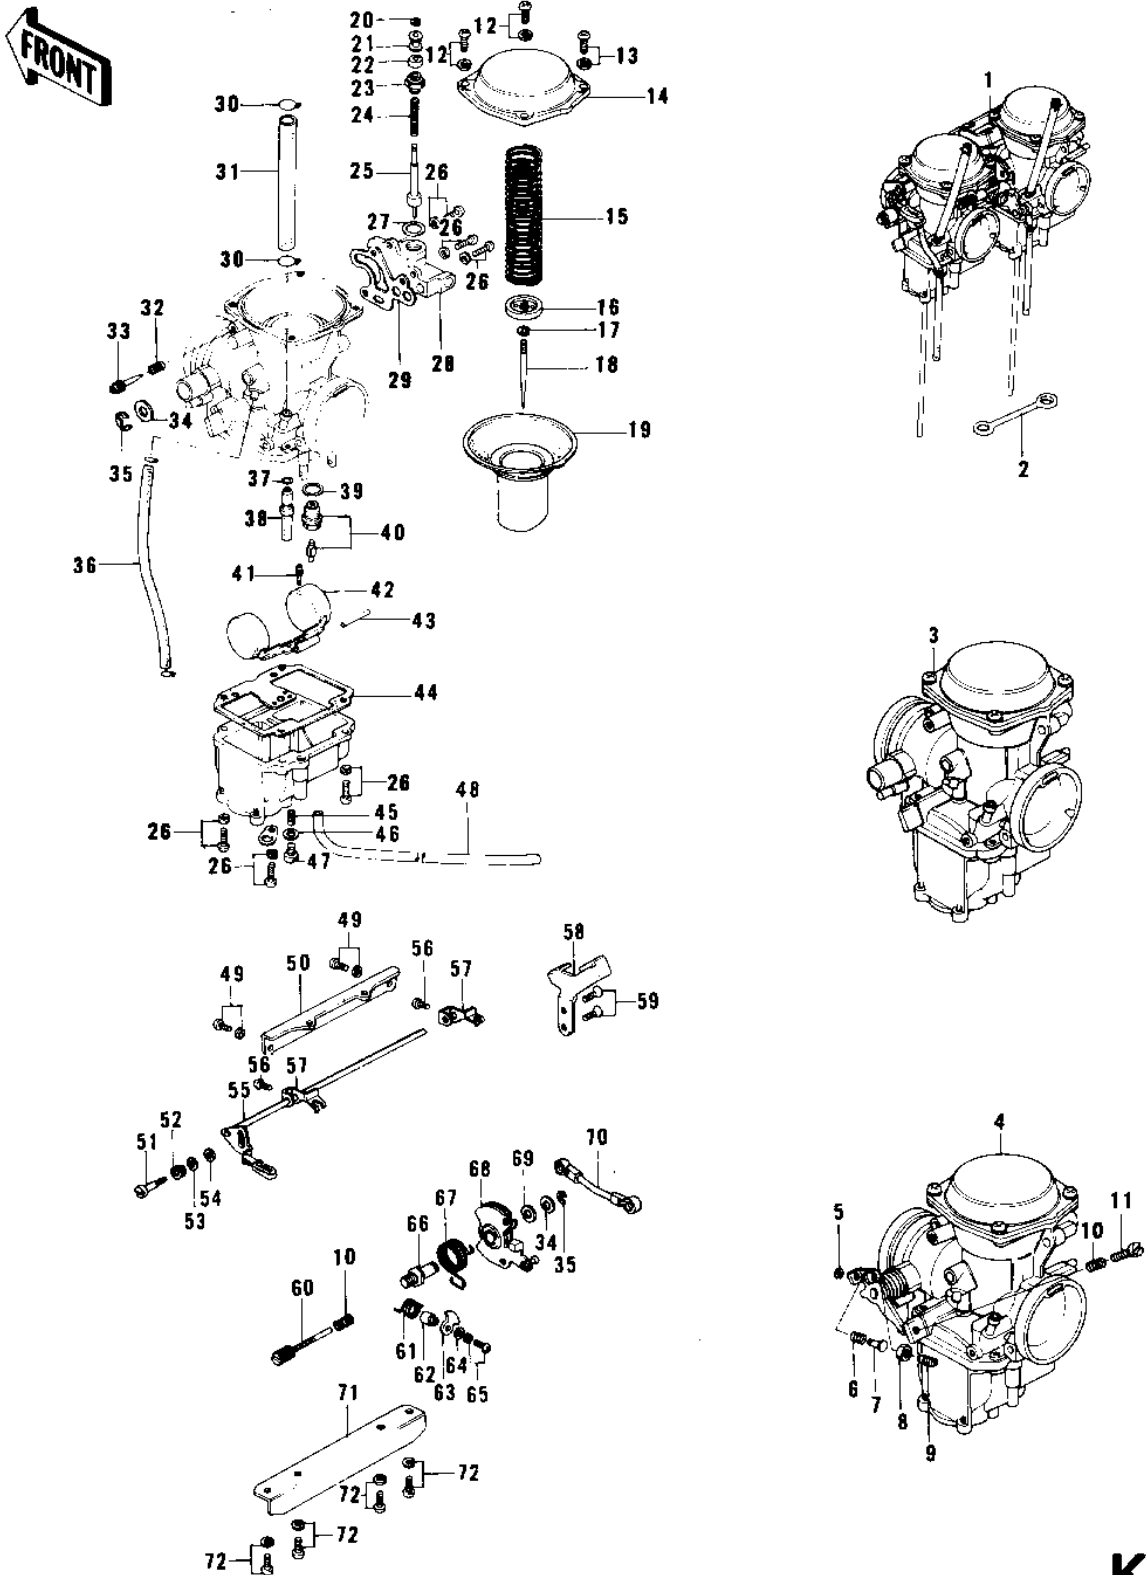

1976 KZ750-B1 PARTS DIAGRAM

CARBURETORS (KZ750-B1/B2/B3)

KZ750-