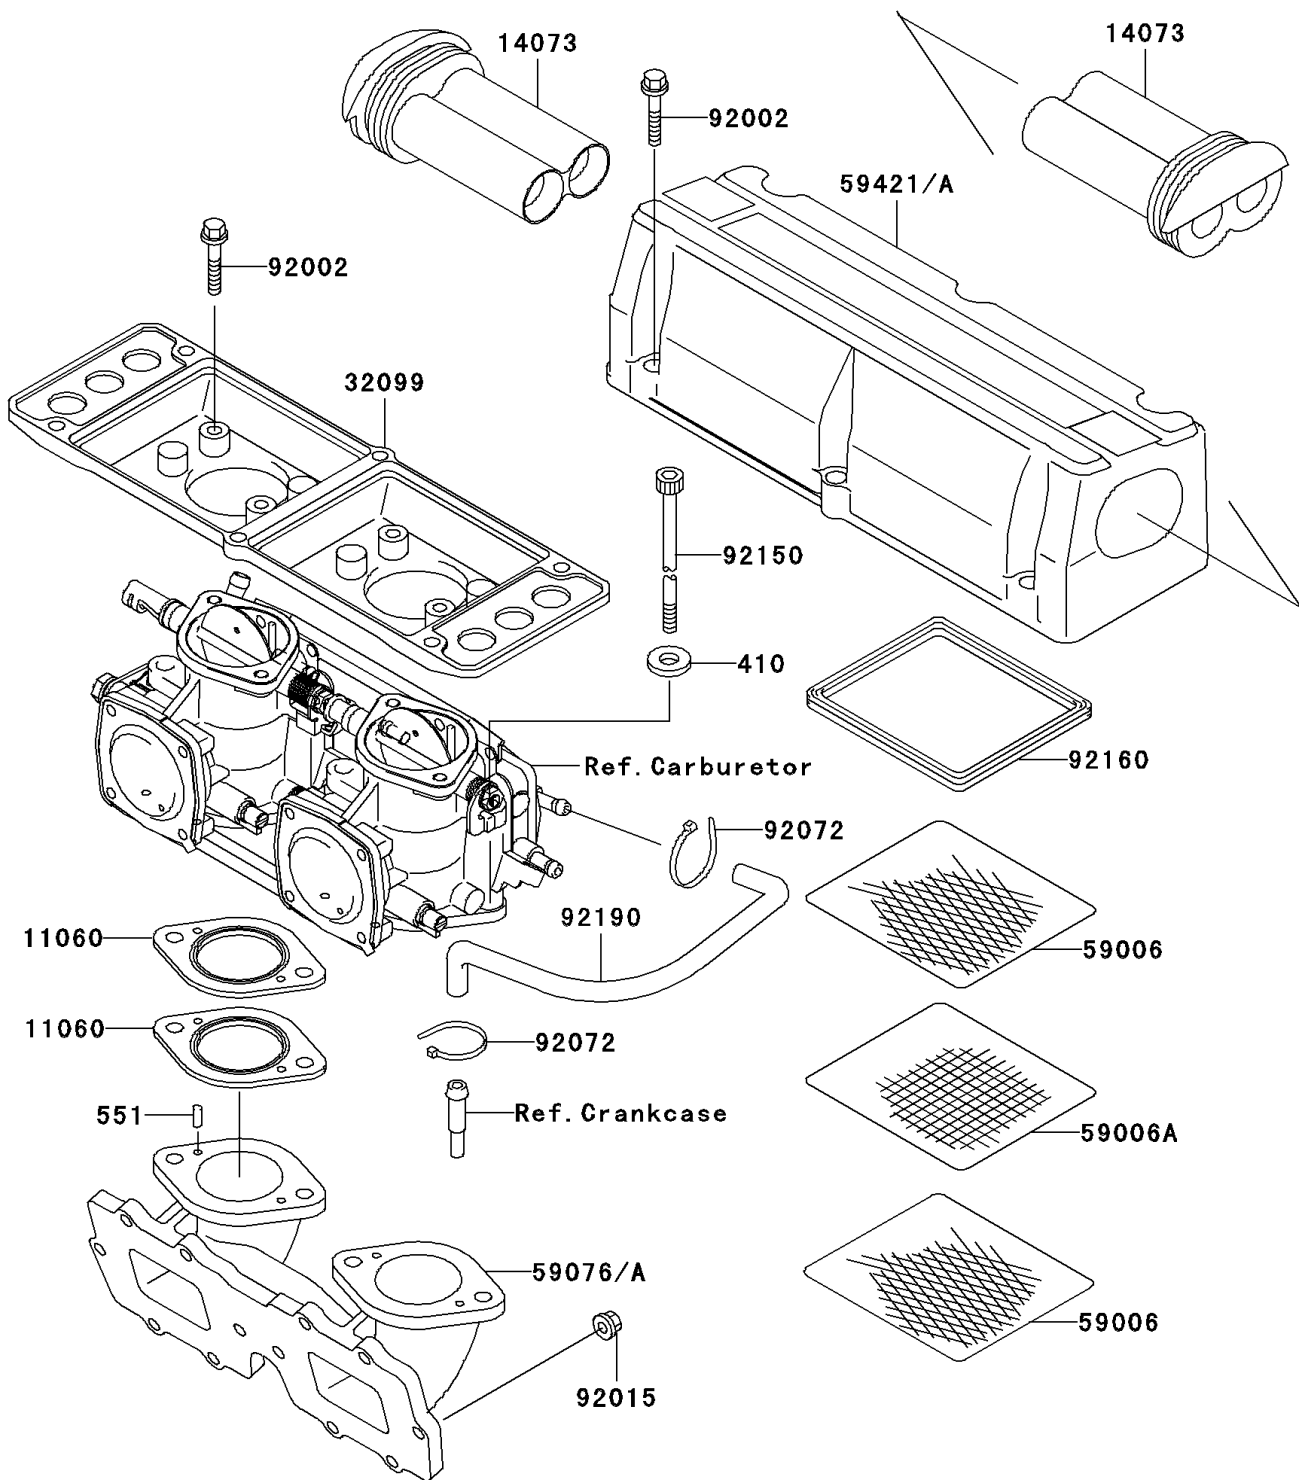

2005 800 SX-R PARTS DIAGRAM

Flame Arrester

E1614

2005 800 SX-R PARTS LIST

Flame Arrester

ITEM NAME	PART NUMBER	QUANTITY
WASHER-PLAIN-SMALL,8MM (Ref # 410)	410S0800	1
PIN-DOWEL (Ref # 551)	551R0416	1
GASKET,CARBURETOR (Ref # 11060)	11060-3761	1
DUCT (Ref # 14073)	14073-3733	1
CASE (Ref # 32099)	32099-3801	1
ARRESTER-FLAME (Ref # 59006)	59006-3707	1
ARRESTER-FLAME (Ref # 59006A)	59006-3708	1
MANIFOLD-INTAKE (Ref # 59076A)	59076-3730	1
COVER-INTAKE (Ref # 59421A)	59421-3733	1
BOLT,6X30 (Ref # 92002)	92002-3726	1
NUT,CAP,6MM (Ref # 92015)	92015-1385	1
BAND (Ref # 92072)	92072-3874	1
BOLT,SOCKET,8X85 (Ref # 92150)	92150-3852	1
DAMPER (Ref # 92160)	92160-3704	1
TUBE (Ref # 92190)	92190-3965	1