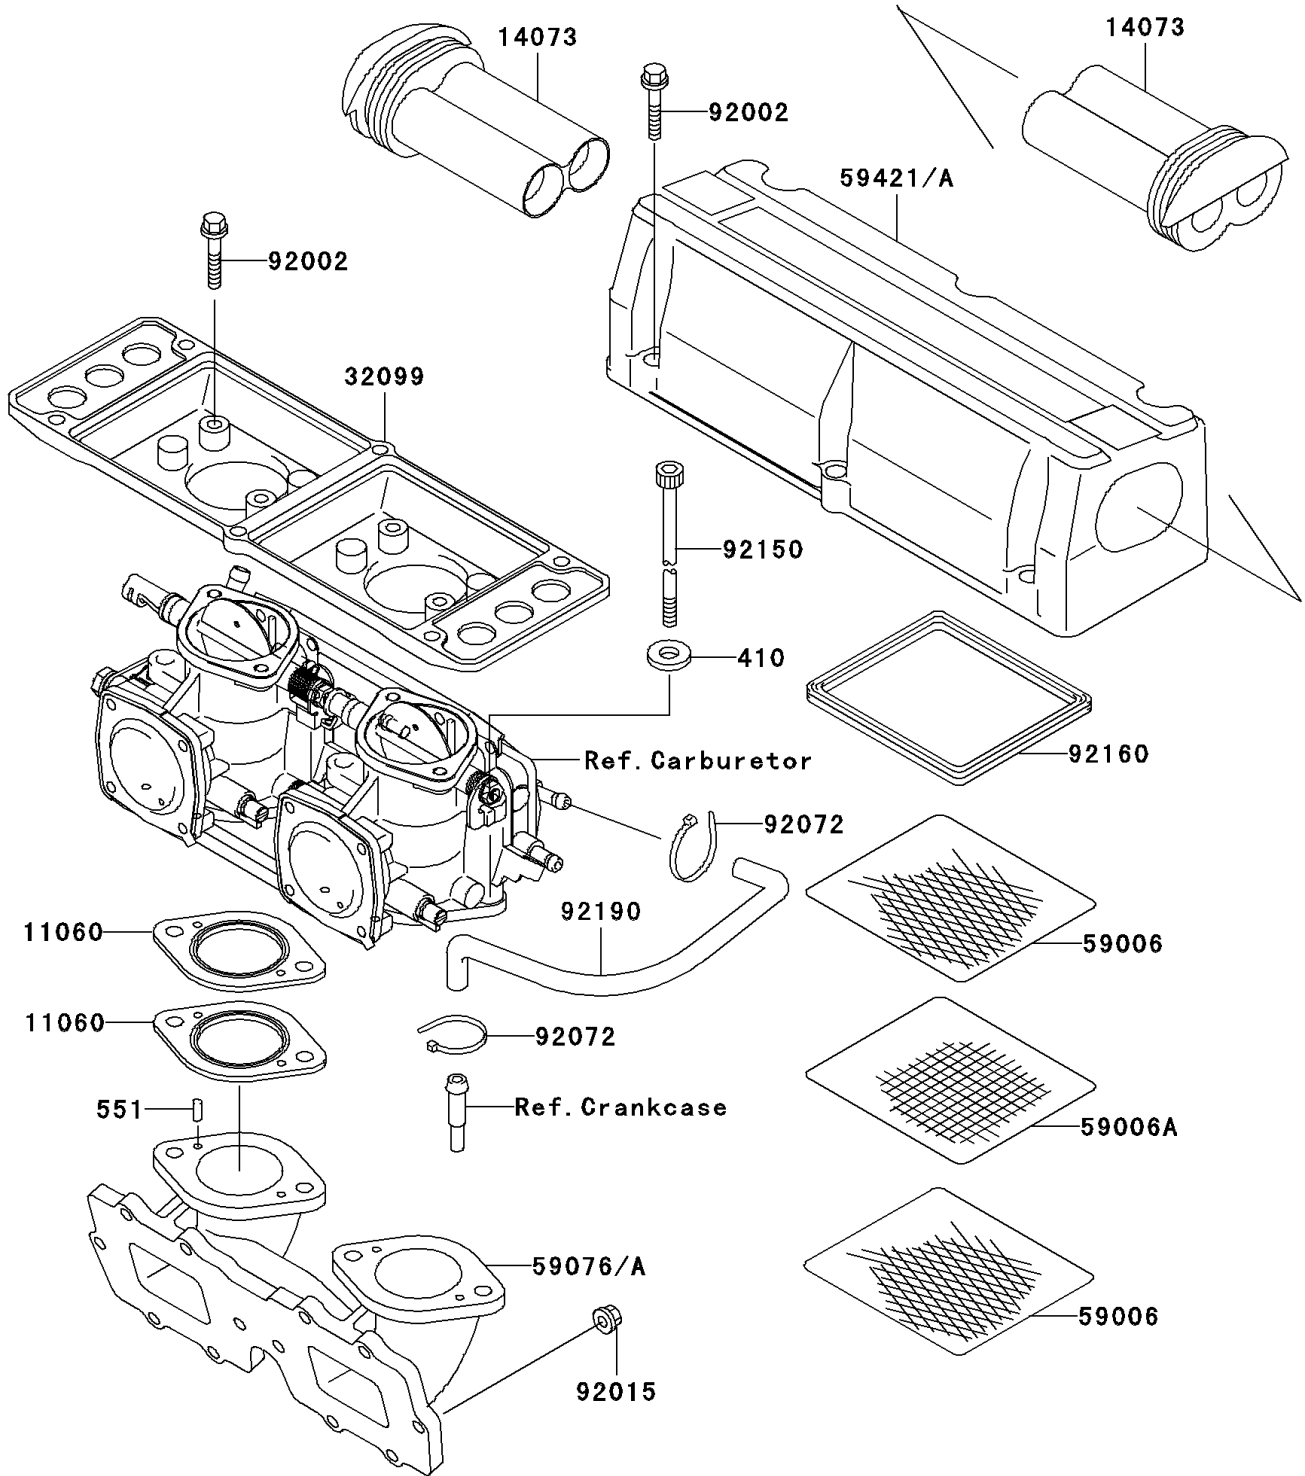

2003 800 SX-R PARTS DIAGRAM

Flame Arrester

E1614

2003 800 SX-R PARTS LIST

Flame Arrester

ITEM NAME	PART NUMBER	QUANTITY
WASHER-PLAIN-SMALL,8MM (Ref # 410)	410S0800	4
PIN-DOWEL (Ref # 551)	551R0416	4
GASKET,CARBURETOR (Ref # 11060)	11060-3761	4
DUCT (Ref # 14073)	14073-3733	2
CASE (Ref # 32099)	32099-3801	1
ARRESTER-FLAME (Ref # 59006)	59006-3707	4
ARRESTER-FLAME (Ref # 59006A)	59006-3708	2
MANIFOLD-INTAKE (Ref # 59076)	59076-3727	1
COVER-INTAKE (Ref # 59421)	59421-3719	1
BOLT,6X30 (Ref # 92002)	92002-3726	10
NUT,CAP,6MM (Ref # 92015)	92015-1385	12
BAND (Ref # 92072)	92072-3874	2
BOLT,SOCKET,8X85 (Ref # 92150)	92150-3852	4
DAMPER (Ref # 92160)	92160-3704	2
TUBE (Ref # 92190)	92190-3965	1