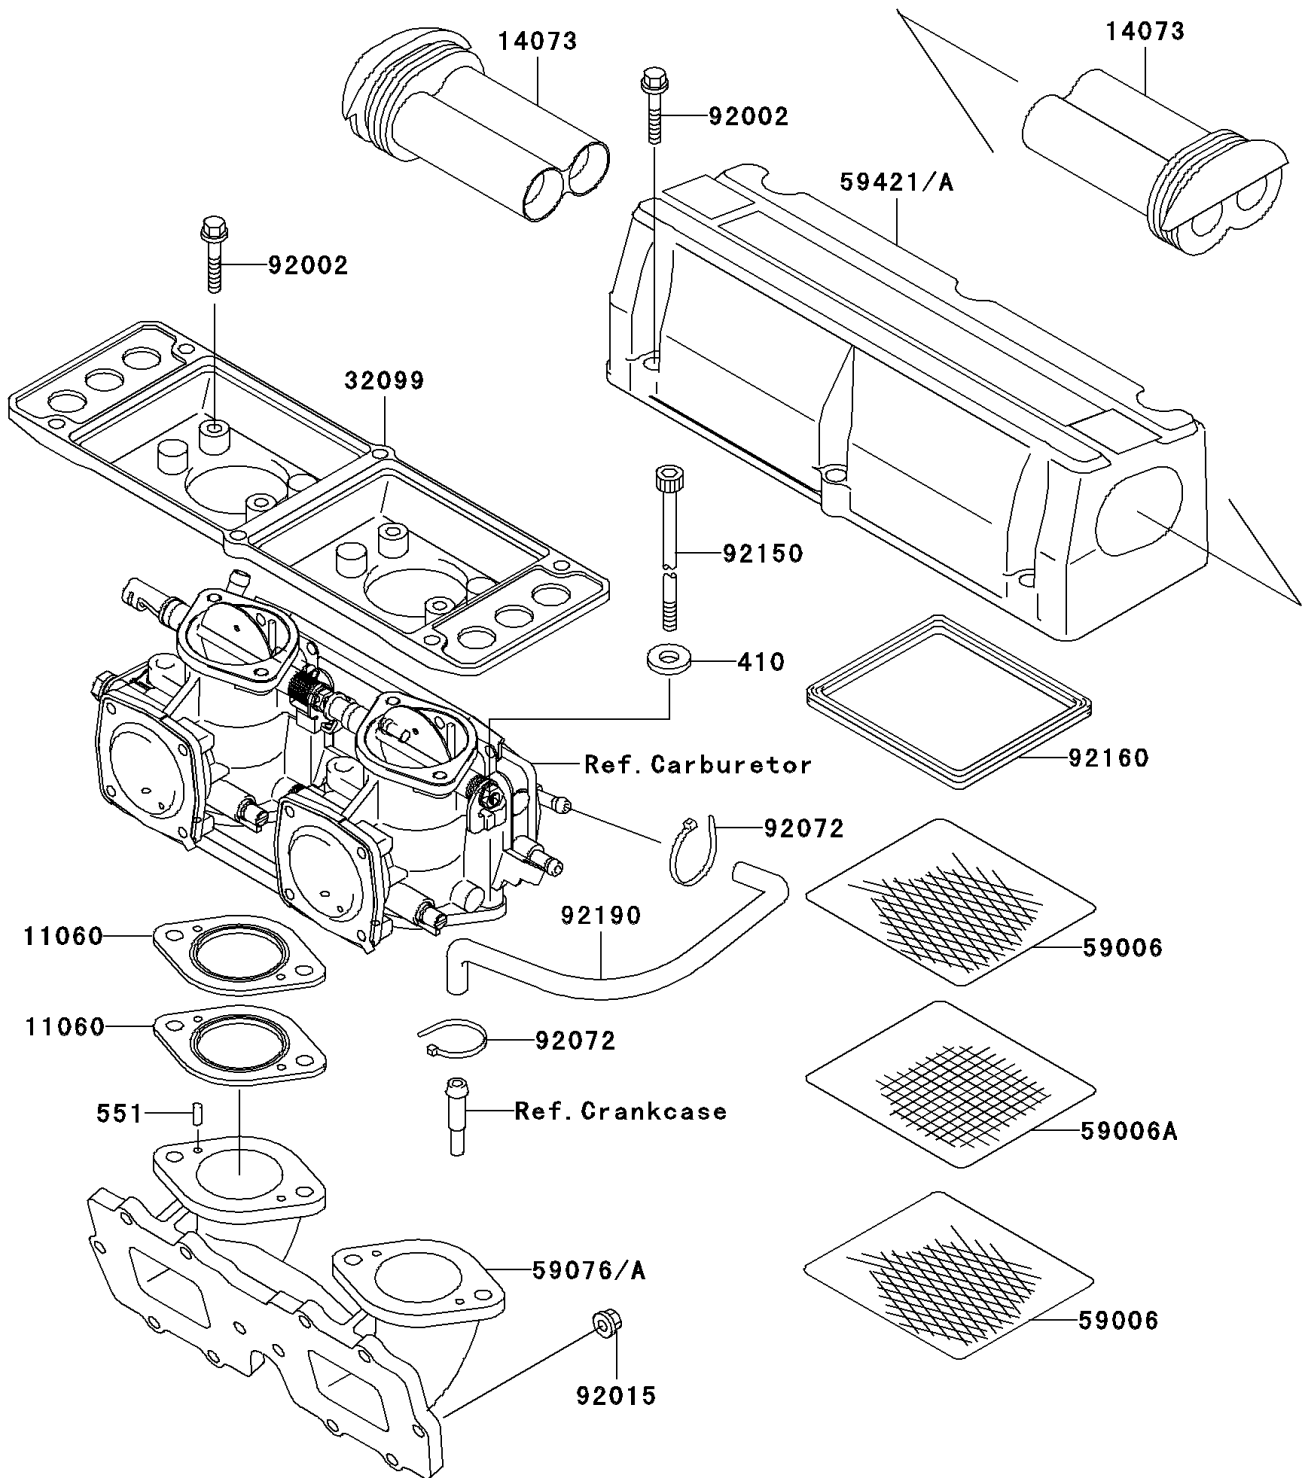

## 2003 800 SX-R PARTS DIAGRAM

Flame Arrester

E1614

## 2003 800 SX-R PARTS LIST

Flame Arrester

ITEM NAME	PART NUMBER	QUANTITY
WASHER-PLAIN-SMALL,8MM (Ref # 410)	410S0800	1
PIN-DOWEL (Ref # 551)	551R0416	1
GASKET,CARBURETOR (Ref # 11060)	11060-3761	1
DUCT (Ref # 14073)	14073-3733	1
CASE (Ref # 32099)	32099-3801	1
ARRESTER-FLAME (Ref # 59006)	59006-3707	1
ARRESTER-FLAME (Ref # 59006A)	59006-3708	1
MANIFOLD-INTAKE (Ref # 59076)	59076-3727	1
COVER-INTAKE (Ref # 59421)	59421-3719	1
BOLT,6X30 (Ref # 92002)	92002-3726	1
NUT,CAP,6MM (Ref # 92015)	92015-1385	1
BAND (Ref # 92072)	92072-3874	1
BOLT,SOCKET,8X85 (Ref # 92150)	92150-3852	1
DAMPER (Ref # 92160)	92160-3704	1
TUBE (Ref # 92190)	92190-3965	1