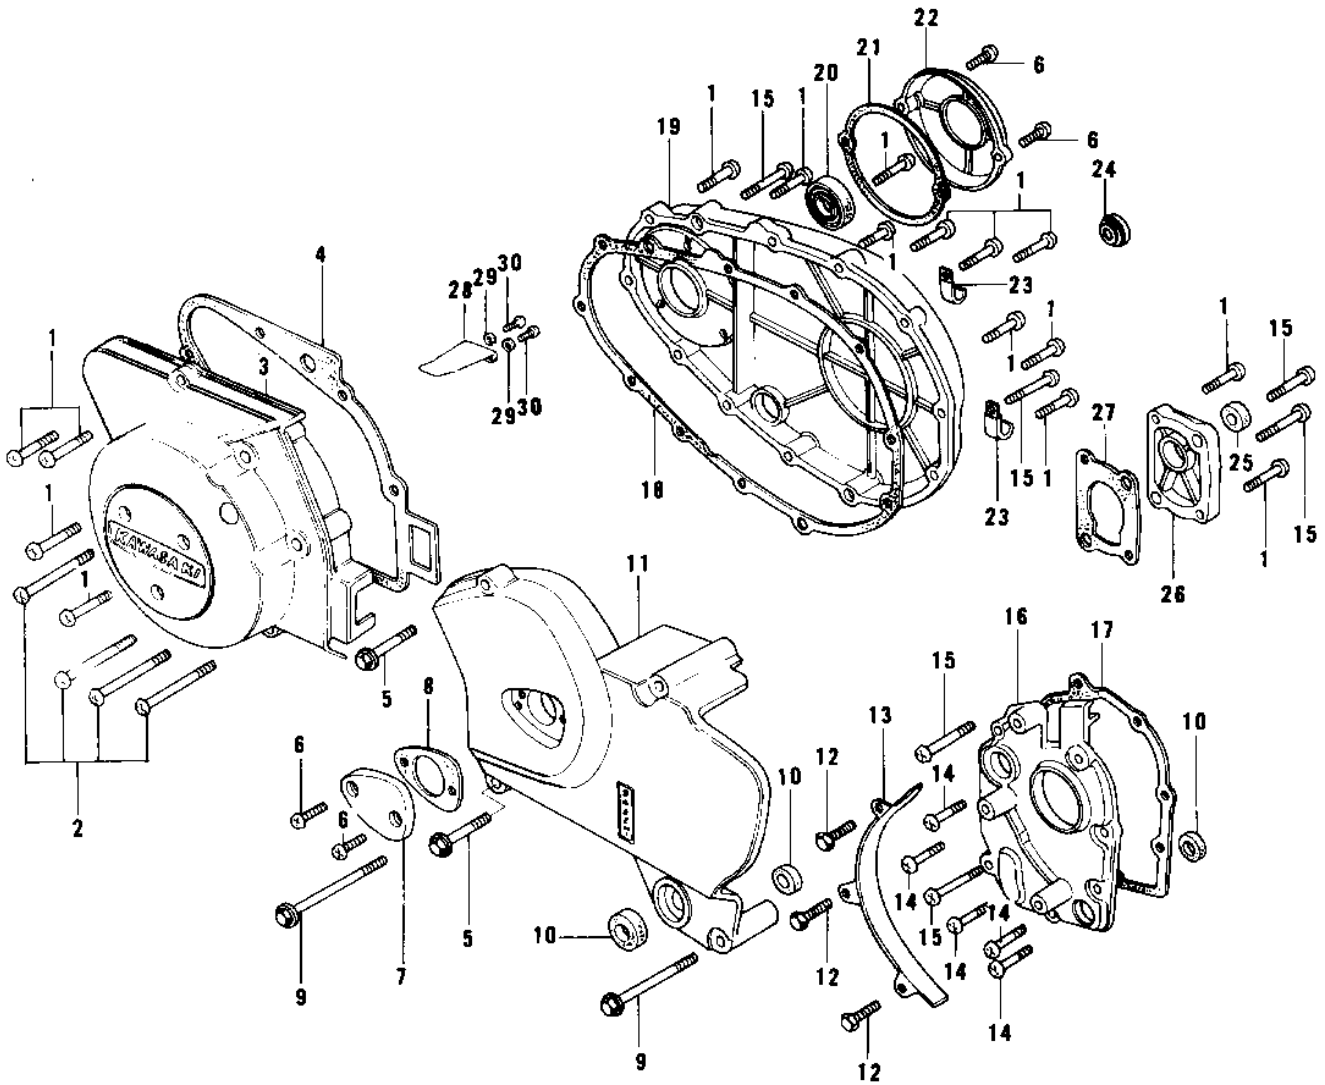

1976 KZ750-B1 PARTS DIAGRAM

ENGINE COVERS

1976 KZ750-B1 PARTS LIST

ENGINE COVERS

ITEM NAME	PART NUMBER	QUANTITY
SCREW PAN HEAD 6X30 (Ref # 1)	220B0630	16
SCREW PAN HEAD 6X60 (Ref # 2)	220B0660	4
COVER,L.H ENGINE (Ref # 3)	14031-092-80	1
COVER,GENERATOR (Ref # 3)	14031-1044	1
GASKET,GENERATOR COVE (Ref # 4)	11009-1328	1
GASKET,GENERATOR COVE (Ref # 4)	11009-1328	1
BOLT, HEX HEAD, 6X34 (Ref # 5)	92003-159	2
SCREW PAN HEAD 6X18 (Ref # 6)	220B0618	4
CAP,CLUTCH ADJUST (Ref # 7)	14028-008-2H	1
GASKET,CLUTCH ADJUST (Ref # 8)	14049-007	1
BOLT-FLANGED,6X95 (Ref # 9)	130G0695	2
BOLT-FLANGED,6X95 (Ref # 9)	130G0695	AL
OIL SEAL,TB13225.5 (Ref # 10)	92051-005	3
COVER,ENGINE SPROCKET (Ref # 11)	14026-032-80	1
BOLT-UPSET 6X14 (Ref # 12)	112B0614	3
UNAVAILABLE IN PRICE BOOK (Ref # 13)	120531006	1
GUIDE,CHAIN (Ref # 13)	12053-1006	1
SCREW PAN HEAD 6X22 (Ref # 14)	220B0622	5
SCREW PAN HEAD 6X40 (Ref # 15)	220B0640	6
COVER,MISSION (Ref # 16)	14024-011	1
GASKET,TRANSMISSION C (Ref # 17)	11060-1056	1
GASKET,TRANSMISSION C (Ref # 17)	11060-1056	1
GASKET,R.H ENGINE COV (Ref # 18)	14046-033	1
COVER,CLUTCH (Ref # 19)	14032-1031	1
OIL SEAL,R.H CRNKSFT (Ref # 20)	92050-065	1
GASKET,BREAKER COVER (Ref # 21)	14050-010	1
COVERBRK POINT,BUFF (Ref # 22)	14027-019-80	1
CLAMP,WIRING HARNESS (Ref # 23)	21126-008	2
GAUGE,OIL LEVEL (Ref # 24)	52015-004	1

1976 KZ750-B1 PARTS LIST

ENGINE COVERS

ITEM NAME	PART NUMBER	QUANTITY
OIL SEAL,SC22325 (Ref # 25)	92049-1048	1
COVER,KICK (Ref # 26)	14032-112-2H	1
GASKET,KICK COVER (Ref # 27)	14046-034	1
CLAMP,GENERATOR WIRE (Ref # 28)	92037-1122	1
WASHER SPRING 5MM (Ref # 29)	461F0500	2
SCREW PAN HEAD 5X12 (Ref # 30)	220B0512	2