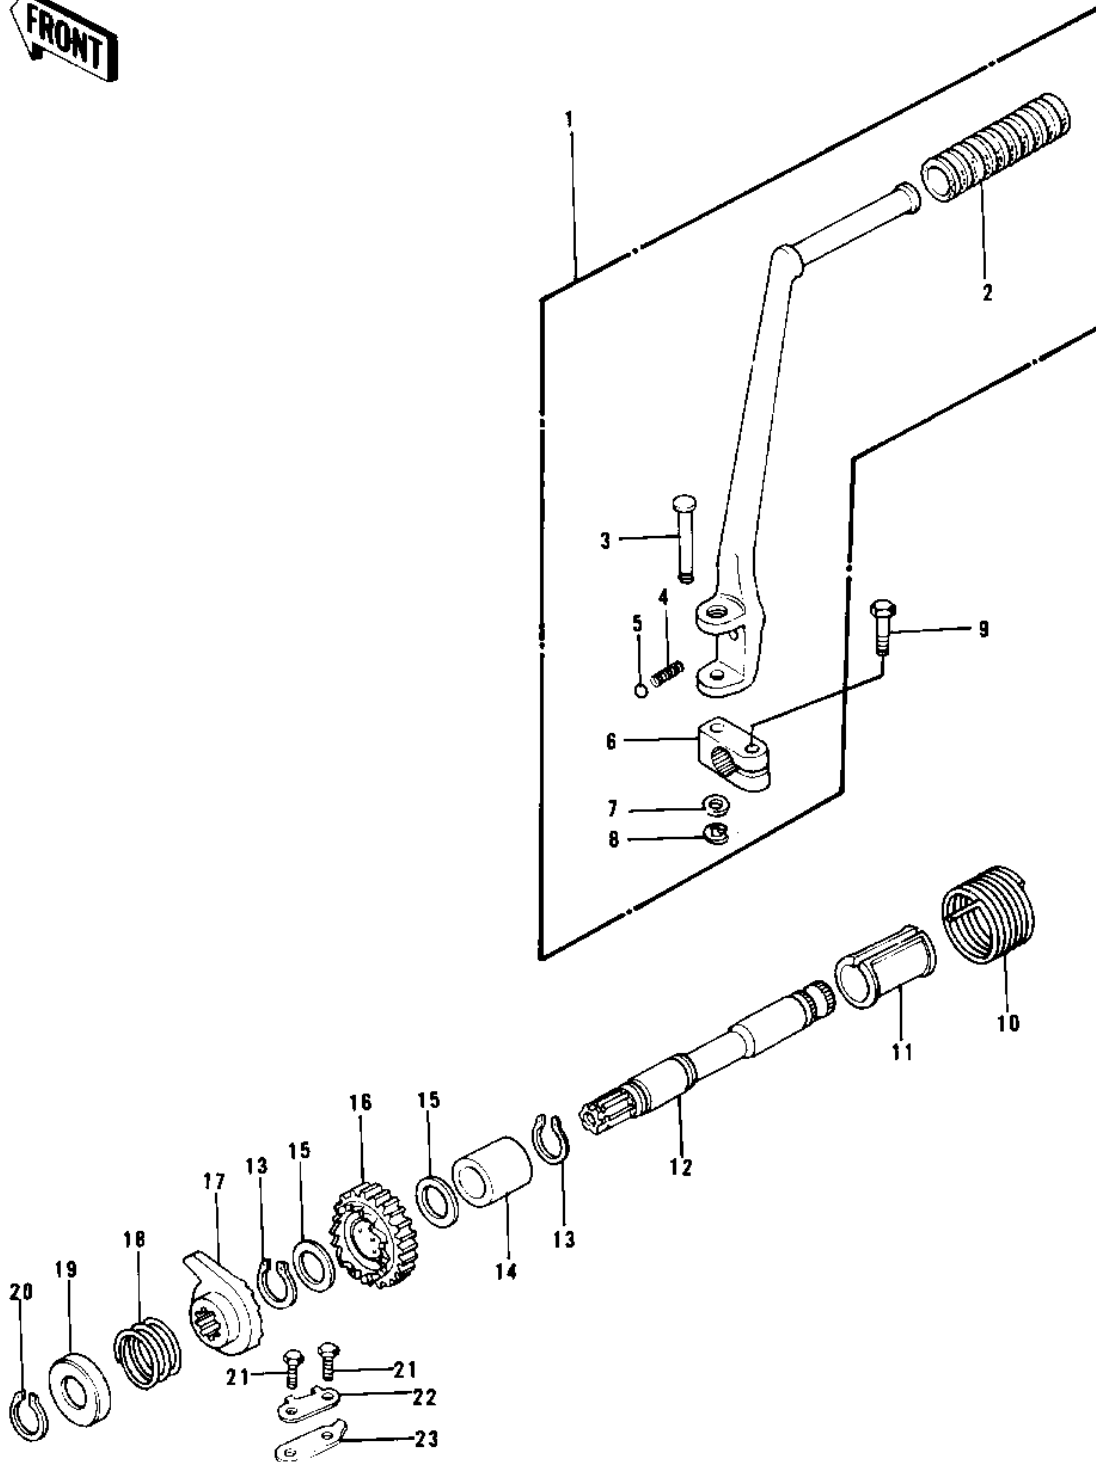

1976 KZ750-B1 PARTS DIAGRAM

KICKSTARTER MECHANISM

10: