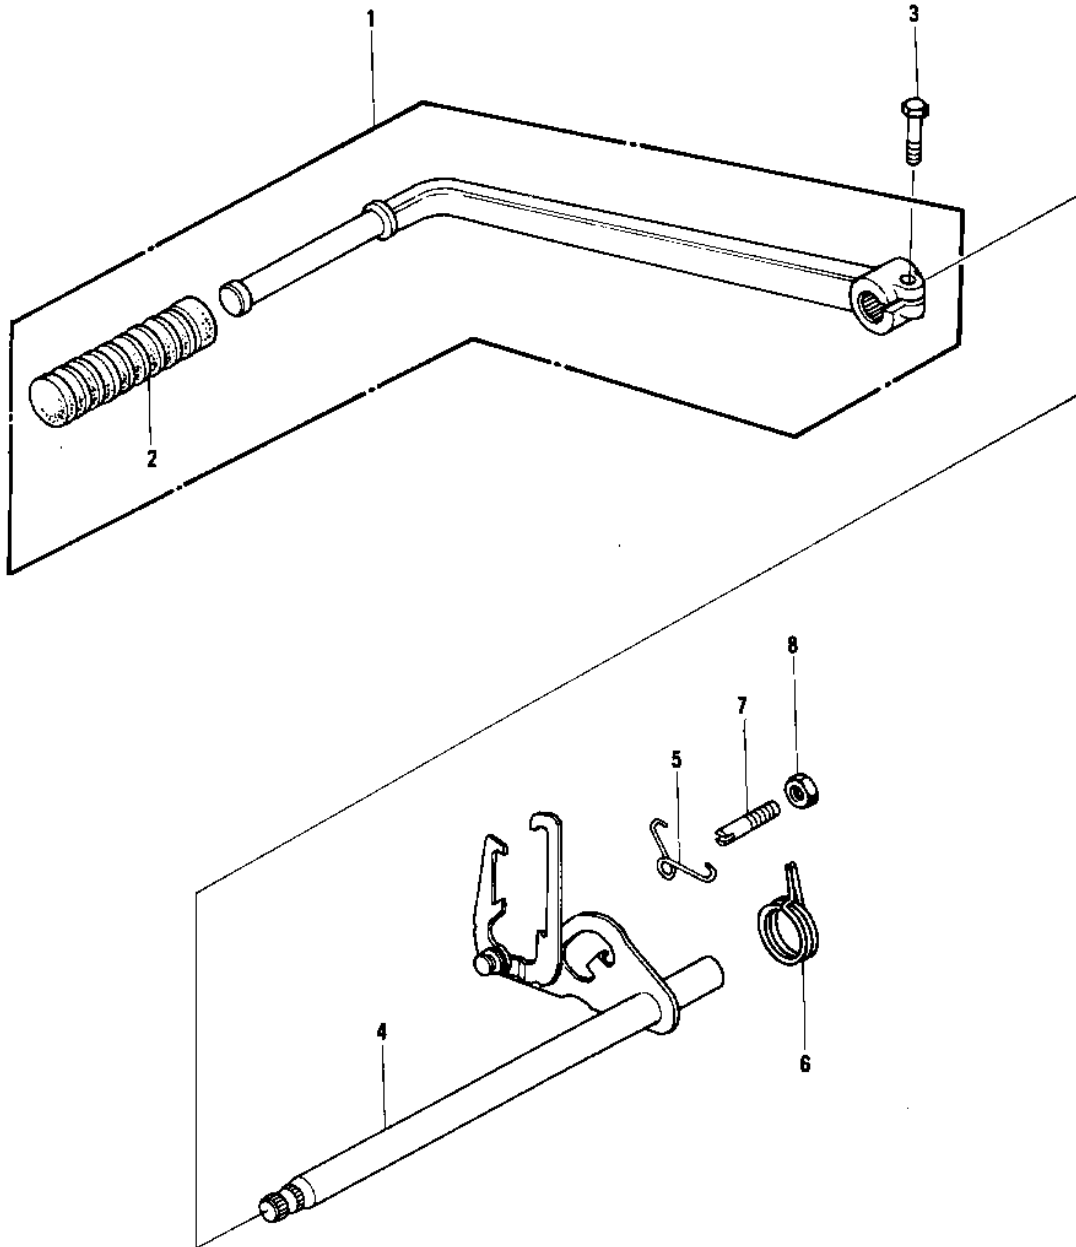

1979 KZ750-B4 PARTS DIAGRAM

GEAR CHANGE MECHANISM

1C

1979 KZ750-B4 PARTS LIST

GEAR CHANGE MECHANISM

ITEM NAME	PART NUMBER	QUANTITY
PEDAL ASSY,GEAR CHANG (Ref # 1)	13242-006	
LEVER-ASSY-CHANGE (Ref # 1)	13242-1100	
RUBBER CHANGE PEDAL (Ref # 2)	13157-004	
DAMPER,CHANGE PEDAL (Ref # 2)	92160-1036	
BOLT-UPSET (Ref # 3)	112N0620	
LEVER ASSY,GEAR SFT (Ref # 4)	13161-042	
SPRING,KICK PAWL (Ref # 5)	92083-018	
SPRING,CHG PEDL RTRN (Ref # 6)	92083-028	
BOLT,RETURN SPRING (Ref # 7)	92001-1401	
PIN CHANGE PEDAL SPRG (Ref # 7)	92043-057	
NUT 8MM (Ref # 8)	312B0800	