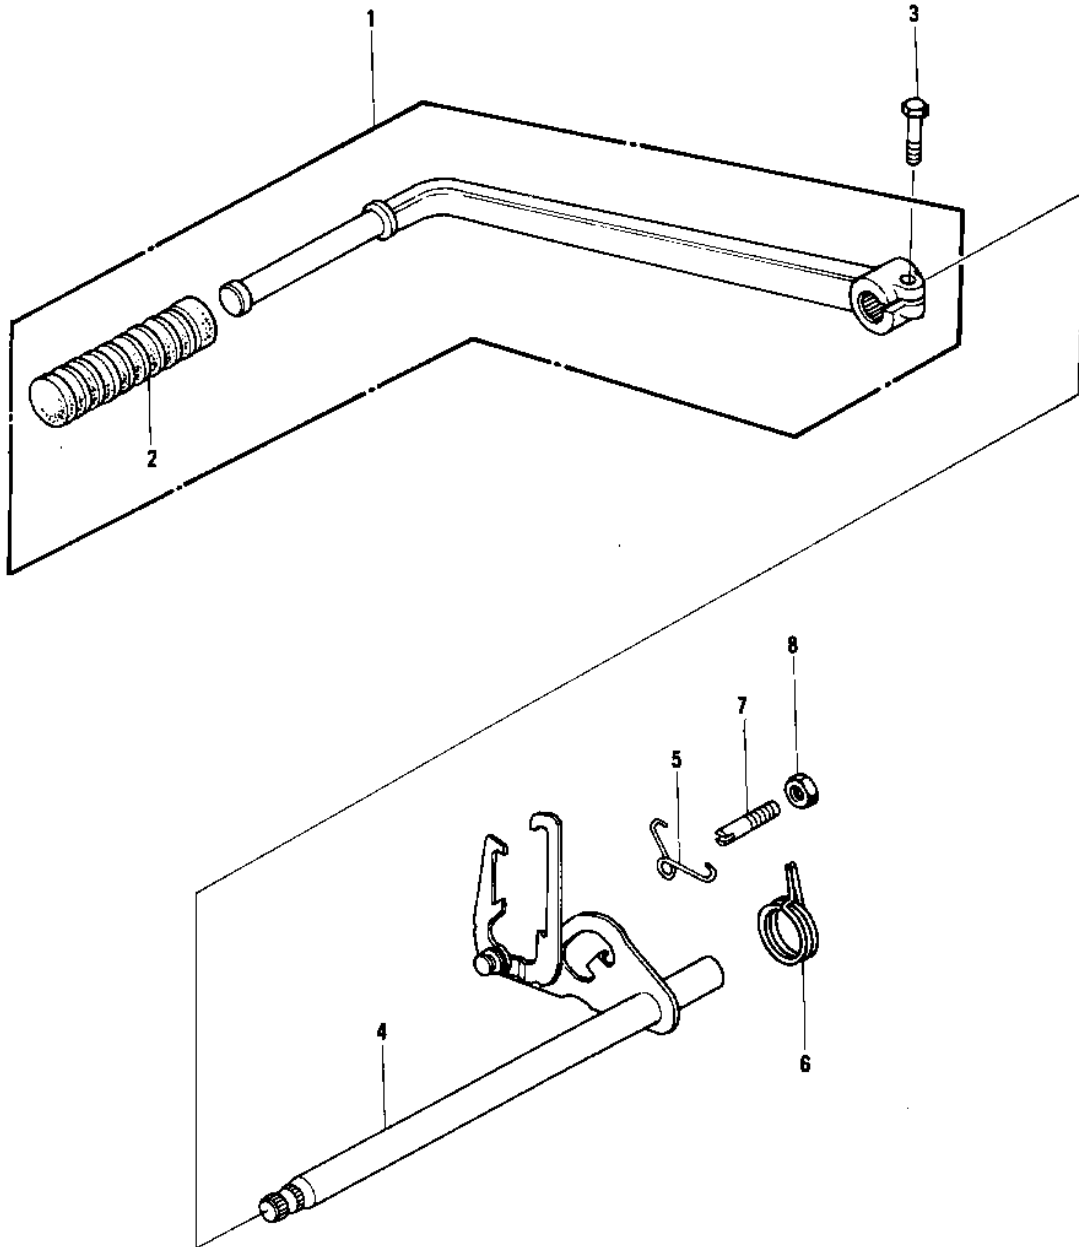

1976 KZ750-B1 PARTS DIAGRAM

GEAR CHANGE MECHANISM

1C

1976 KZ750-B1 PARTS LIST

GEAR CHANGE MECHANISM

ITEM NAME	PART NUMBER	QUANTITY
PEDAL ASSY,GEAR CHANG (Ref # 1)	13242-006	1
LEVER-ASSY-CHANGE (Ref # 1)	13242-1100	1
RUBBER CHANGE PEDAL (Ref # 2)	13157-004	1
DAMPER,CHANGE PEDAL (Ref # 2)	92160-1036	1
BOLT-UPSET (Ref # 3)	112N0620	1
LEVER ASSY,GEAR SFT (Ref # 4)	13161-042	1
SPRING,KICK PAWL (Ref # 5)	92083-018	1
SPRING,CHG PEDL RTRN (Ref # 6)	92083-028	1
BOLT,RETURN SPRING (Ref # 7)	92001-1401	1
PIN CHANGE PEDAL SPRG (Ref # 7)	92043-057	1
NUT 8MM (Ref # 8)	312B0800	1