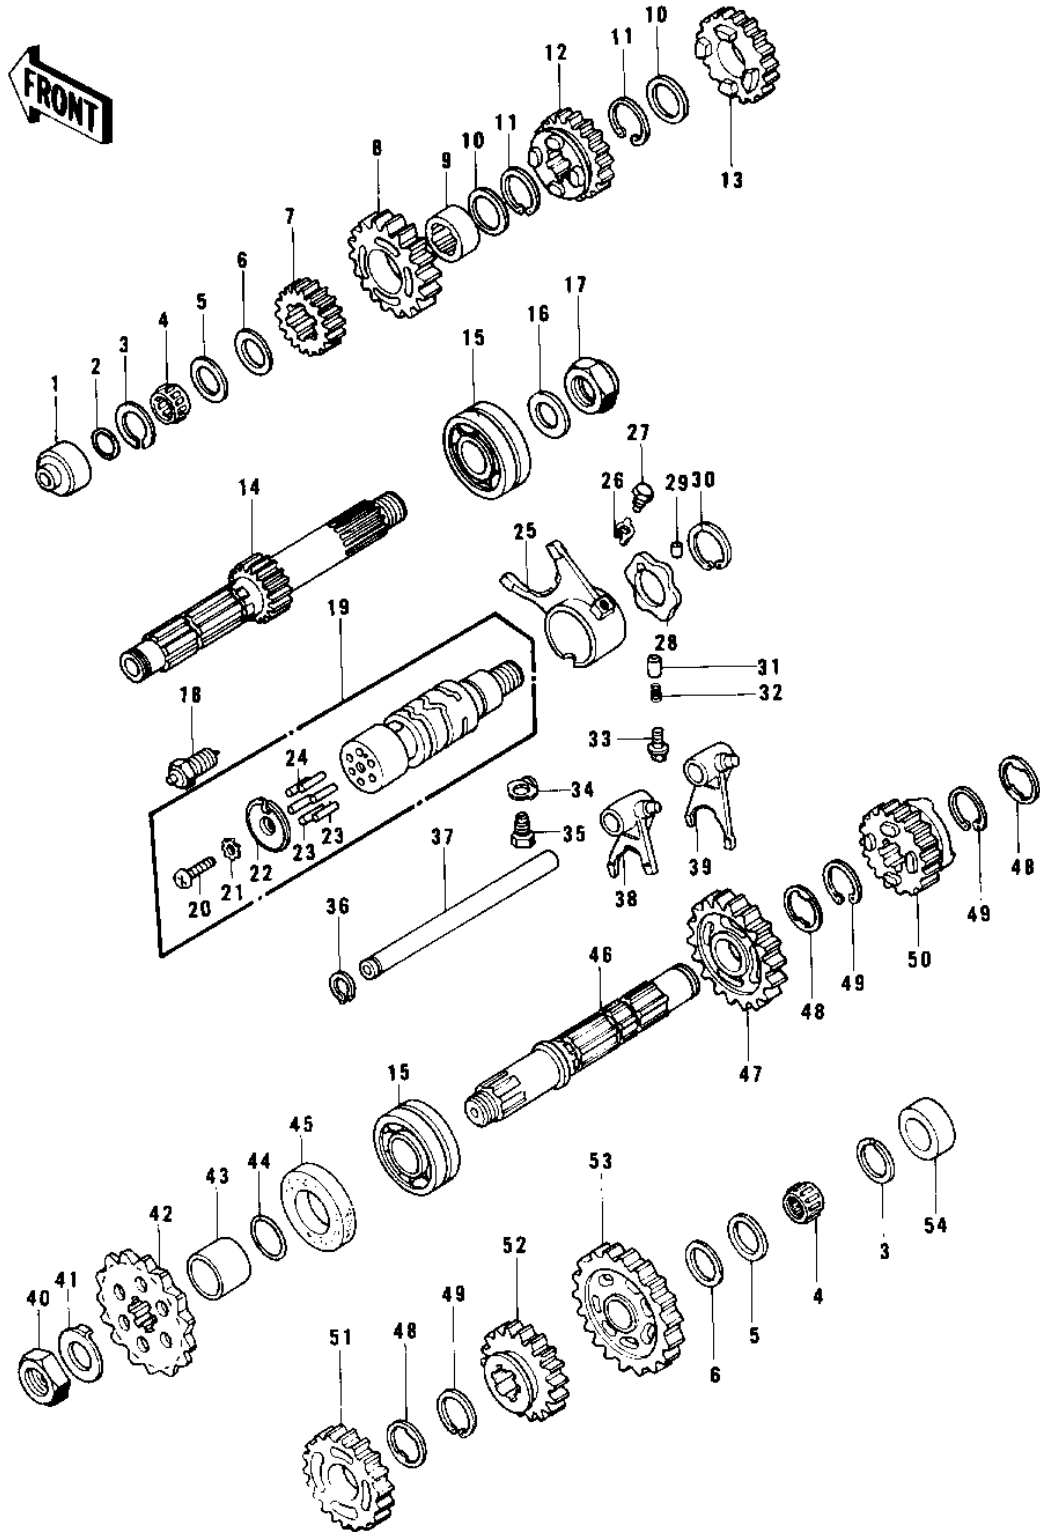

1979 KZ750-B4 PARTS DIAGRAM

TRANSMISSION (KZ750-B1/B2)

KZ750-B