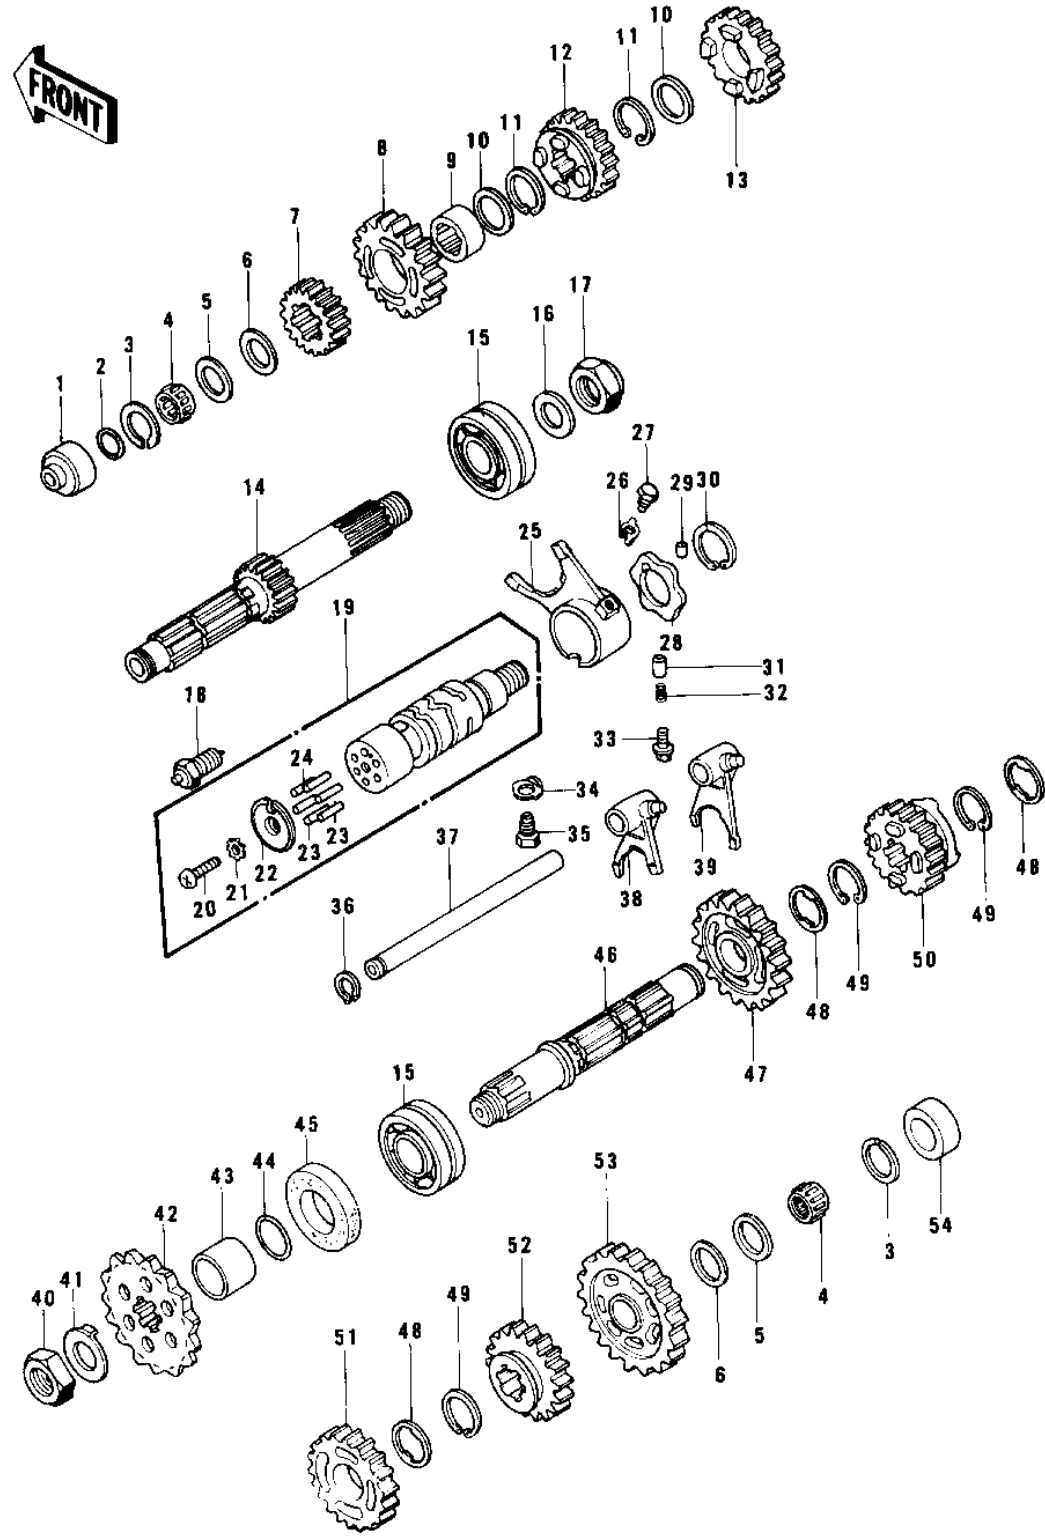

1976 KZ750-B1 PARTS DIAGRAM

TRANSMISSION (KZ750-B1/B2)

KZ750-B

1976 KZ750-B1 PARTS LIST

TRANSMISSION (KZ750-B1/B2)

ITEM NAME	PART NUMBER	QUANTITY
BUSHING,DRIVE SHAFT (Ref # 1)	92028-179	1
"O" RING,7MM (Ref # 2)	670B1507	1
CIRCLIP (Ref # 3)	92033-015	2
BEARING,VS20/14A (Ref # 4)	92046-1030	2
WASHER THRUST (Ref # 5)	92022-112	2
WASHER THRUST (Ref # 6)	92022-113	2
2ND GEAR,DRIVE (Ref # 7)	13130-041	1
TOP GEAR,DRIVE (Ref # 8)	13136-060	1
BUSHING,DRV SHFT TOP (Ref # 9)	92028-1007	1
WASHER PLAIN (Ref # 10)	92022-161	2
CIRCLIP (Ref # 11)	92033-026	2
3RD GEAR,DRIVE (Ref # 12)	13132-044	1
4TH GEAR,DRIVE (Ref # 13)	13134-029	1
SHAFT,DRIVE (Ref # 14)	13127-051	1
BEARING,BALL (Ref # 15)	92045-035	2
WASHER (Ref # 16)	92125-002	1
NUT,20MM (Ref # 17)	92015-1555	1
SWITCH,NEUTRAL (Ref # 18)	13151-5002	1
SWITCH,NEUTRAL (Ref # 18)	13151-5002	1
DRUM ASSY,GEAR SHIFT (Ref # 19)	13239-021	1
SCREW PAN HEAD 6X14 (Ref # 20)	220B0614	1
WASHER LOCK 6MM (Ref # 21)	464G0600	1
HOLDER,SHIFT DRUM PIN (Ref # 22)	13142-018	1
PIN,GEAR CHNGE DRUM (Ref # 23)	92042-030	5
PIN GEAR CHANGE DRUM (Ref # 24)	92042-014	1
SHIFT FORK,4TH&TOP (Ref # 25)	13140-071	1
WASHER LOCK 10MM (Ref # 26)	92031-001	1
PIN SELECT FORK GUIDE (Ref # 27)	92043-016	1
CAM-CHANGE DRUM (Ref # 28)	13145-1058	1