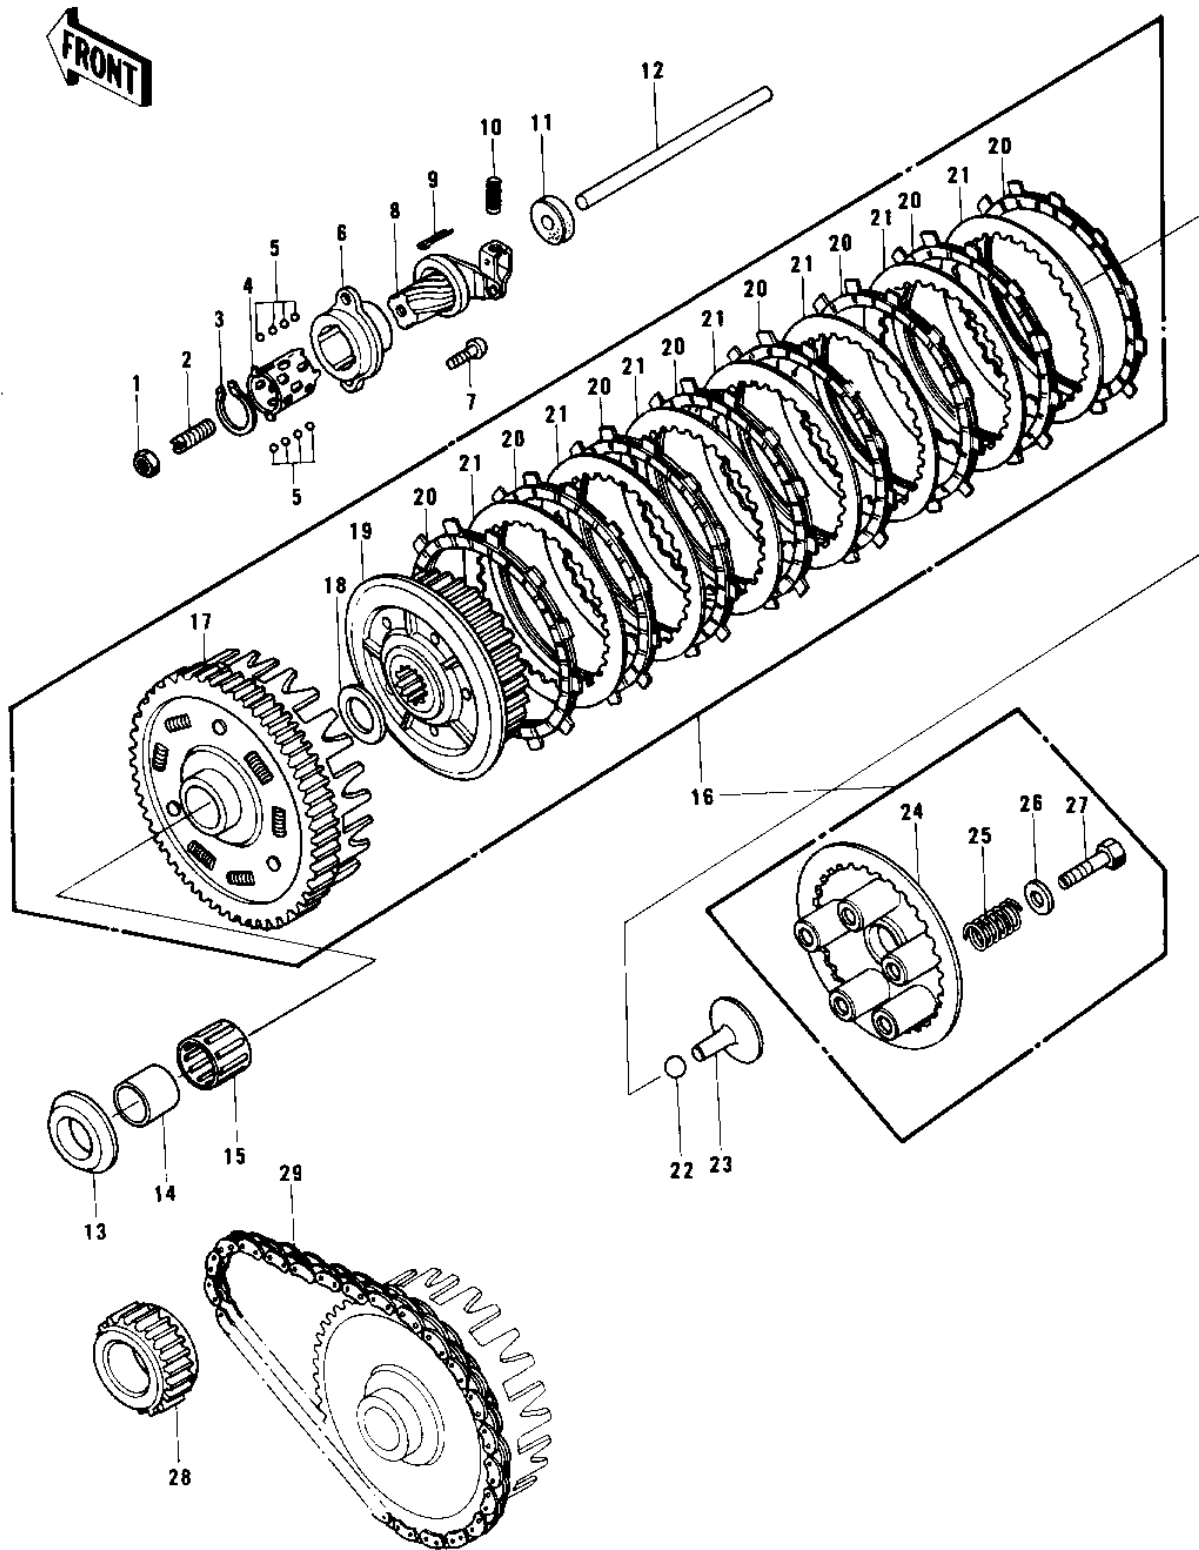

1976 KZ750-B1 PARTS DIAGRAM

CLUTCH

F
—

1976 KZ750-B1 PARTS LIST

CLUTCH

ITEM NAME	PART NUMBER	QUANTITY
NUT 8MM (Ref # 1)	318B0800	1
SCREW,SLOTTED,8X25 (Ref # 2)	92014-014	1
CIRCLIP 15MM (Ref # 3)	480J1500	1
RETAINER (Ref # 4)	13197-004	1
BALL,STEEL,1/8" (Ref # 5)	600A0400	11
OUTER,CLUTCH RELEASE (Ref # 6)	13118-011	1
SCREW PAN HEAD 6X16 (Ref # 7)	220B0616	2
INNER,CLUTCH RELEASE (Ref # 8)	13102-019	1
PIN COTTER 1.6X15 (Ref # 9)	550D1615	1
UNAVAILABLE IN PRICE BOOK (Ref # 10)	92081-1069	1
OIL SEAL,TC7187 (Ref # 11)	92050-048	1
ROD,CLUTCH PUSH (Ref # 12)	13116-035	1
ROD,CLUTCH PUSH (Ref # 12)	13116-035	1
SPACER (Ref # 13)	92026-123	AR
SPACER (Ref # 13)	92026-123	AR
SPACER (Ref # 13)	92026-123	AR
SPACER (Ref # 13)	92026-123	AR
SPACER (Ref # 13)	92026-123	AR
BUSHING,CLUTCH (Ref # 14)	92028-178	1
BEARING,KTV323723 (Ref # 15)	92046-028	1
CLUTCH-ASSY (Ref # 16)	13081-1006	1
CLUTCH-ASSY (Ref # 16)	13081-1006	1
HOUSING,CLUTCH (Ref # 17)	13095-050	1
WASHER TH 25.5X47X2.5 (Ref # 18)	92026-022	1
HUB,CLUTCH (Ref # 19)	13087-042	1
PLATE,CLUTCH FRICTION (Ref # 20)	13088-040	8
PLATE,CLUTCH STEEL (Ref # 21)	13089-027	7
BALL STEEL 3/8" (Ref # 22)	600A1200	1
PUSHER,CLUTCH SPRG PL (Ref # 23)	13116-022	1

1976 KZ750-B1 PARTS LIST

CLUTCH

ITEM NAME	PART NUMBER	QUANTITY
PLATE,CLUTCH SPRING (Ref # 24)	13187-008	1
SPRING,CLUTCH (Ref # 25)	92081-1033	5
SPRING,CLUTCH (Ref # 25)	92081-1033	5
HOLDER,CLUTCH SPRING (Ref # 26)	13091-011	5
BOLT-UPSET (Ref # 27)	112G0618	5
BOLT,CLUTCH SPR FITT (Ref # 27)	92001-1066	5
GEAR,PRIMARY (Ref # 28)	13121-034	1
CHAIN,PRIMARY (Ref # 29)	13122-008	1