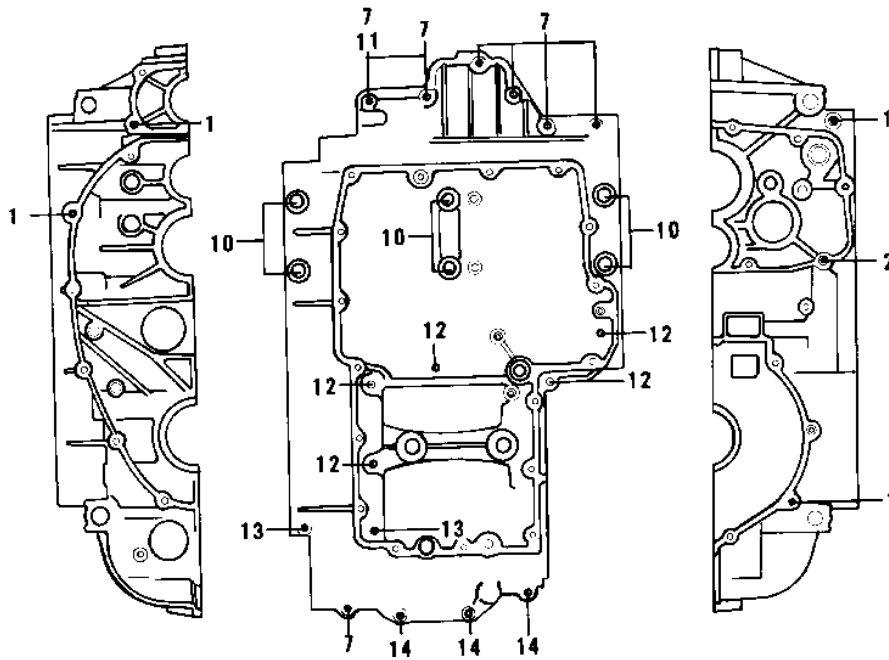

# 1976 KZ750-B1 PARTS DIAGRAM

## CRANKCASE BOLT & STUD PATTERN

Upper Case

Lower Case

## CRANKCASE BOLT & STUD PATTERN

ITEM NAME	PART NUMBER	QUANTITY
PIN,DOWEL,10X8.2X14 (Ref # 1)	92043-1037	10
PIN-DOWEL (Ref # 2)	92042-007	2
PIN DOWEL 6MM (Ref # 3)	92042-016	4
STUD,10X158 (Ref # 4)	92004-1003	4
STUD,10X158 (Ref # 4)	92004-1003	4
STUD,10X190 (Ref # 5)	92004-1002	4
STUD,10X190 (Ref # 5)	92004-1002	4
STUD (Ref # 6)	92004-059	1
BOLT,HEX HEAD,6X54 (Ref # 7)	92003-110	8
BOLT,6X105 (Ref # 8)	92003-194	2
NOZZLE,OIL BIAS (Ref # 9)	92062-011	2
BOLT,10X115 (Ref # 10)	92003-187	6
CLAMP,WIRING HARNESS (Ref # 11)	21126-008	1
BOLT-FLANGED,6X95 (Ref # 12)	130G0695	5
BOLT-FLANGED,6X70 (Ref # 13)	130G0670	2
BOLT,HEX HEAD,6X41 (Ref # 14)	92003-109	3