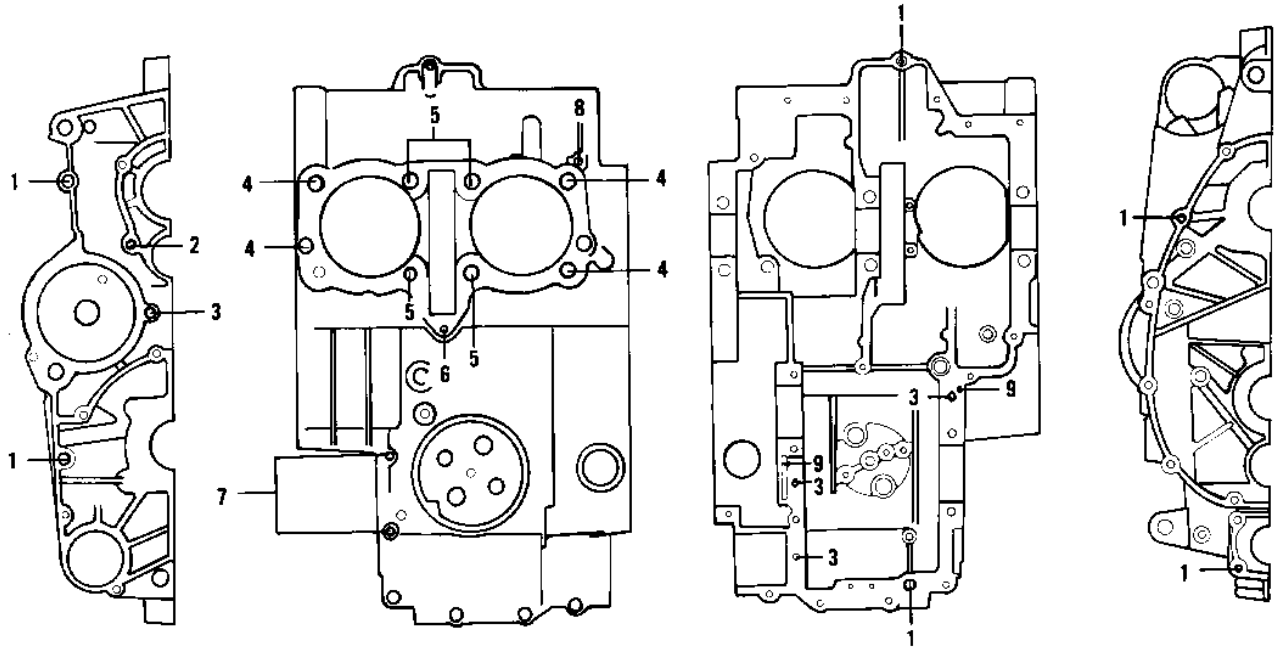

# 1976 KZ750-B1 PARTS DIAGRAM

## CRANKCASE BOLT & STUD PATTERN

Upper Case

Lower Case

## CRANKCASE BOLT & STUD PATTERN

ITEM NAME	PART NUMBER	QUANTITY
PIN,DOWEL,10X8.2X14 (Ref # 1)	92043-1037	10
PIN-DOWEL (Ref # 2)	92042-007	2
PIN DOWEL 6MM (Ref # 3)	92042-016	4
STUD,10X158 (Ref # 4)	92004-1003	4
STUD,10X158 (Ref # 4)	92004-1003	4
STUD,10X190 (Ref # 5)	92004-1002	4
STUD,10X190 (Ref # 5)	92004-1002	4
STUD (Ref # 6)	92004-059	1
BOLT,HEX HEAD,6X54 (Ref # 7)	92003-110	8
BOLT,6X105 (Ref # 8)	92003-194	2
NOZZLE,OIL BIAS (Ref # 9)	92062-011	2
BOLT,10X115 (Ref # 10)	92003-187	6
CLAMP,WIRING HARNESS (Ref # 11)	21126-008	1
BOLT-FLANGED,6X95 (Ref # 12)	130G0695	5
BOLT-FLANGED,6X70 (Ref # 13)	130G0670	2
BOLT,HEX HEAD,6X41 (Ref # 14)	92003-109	3