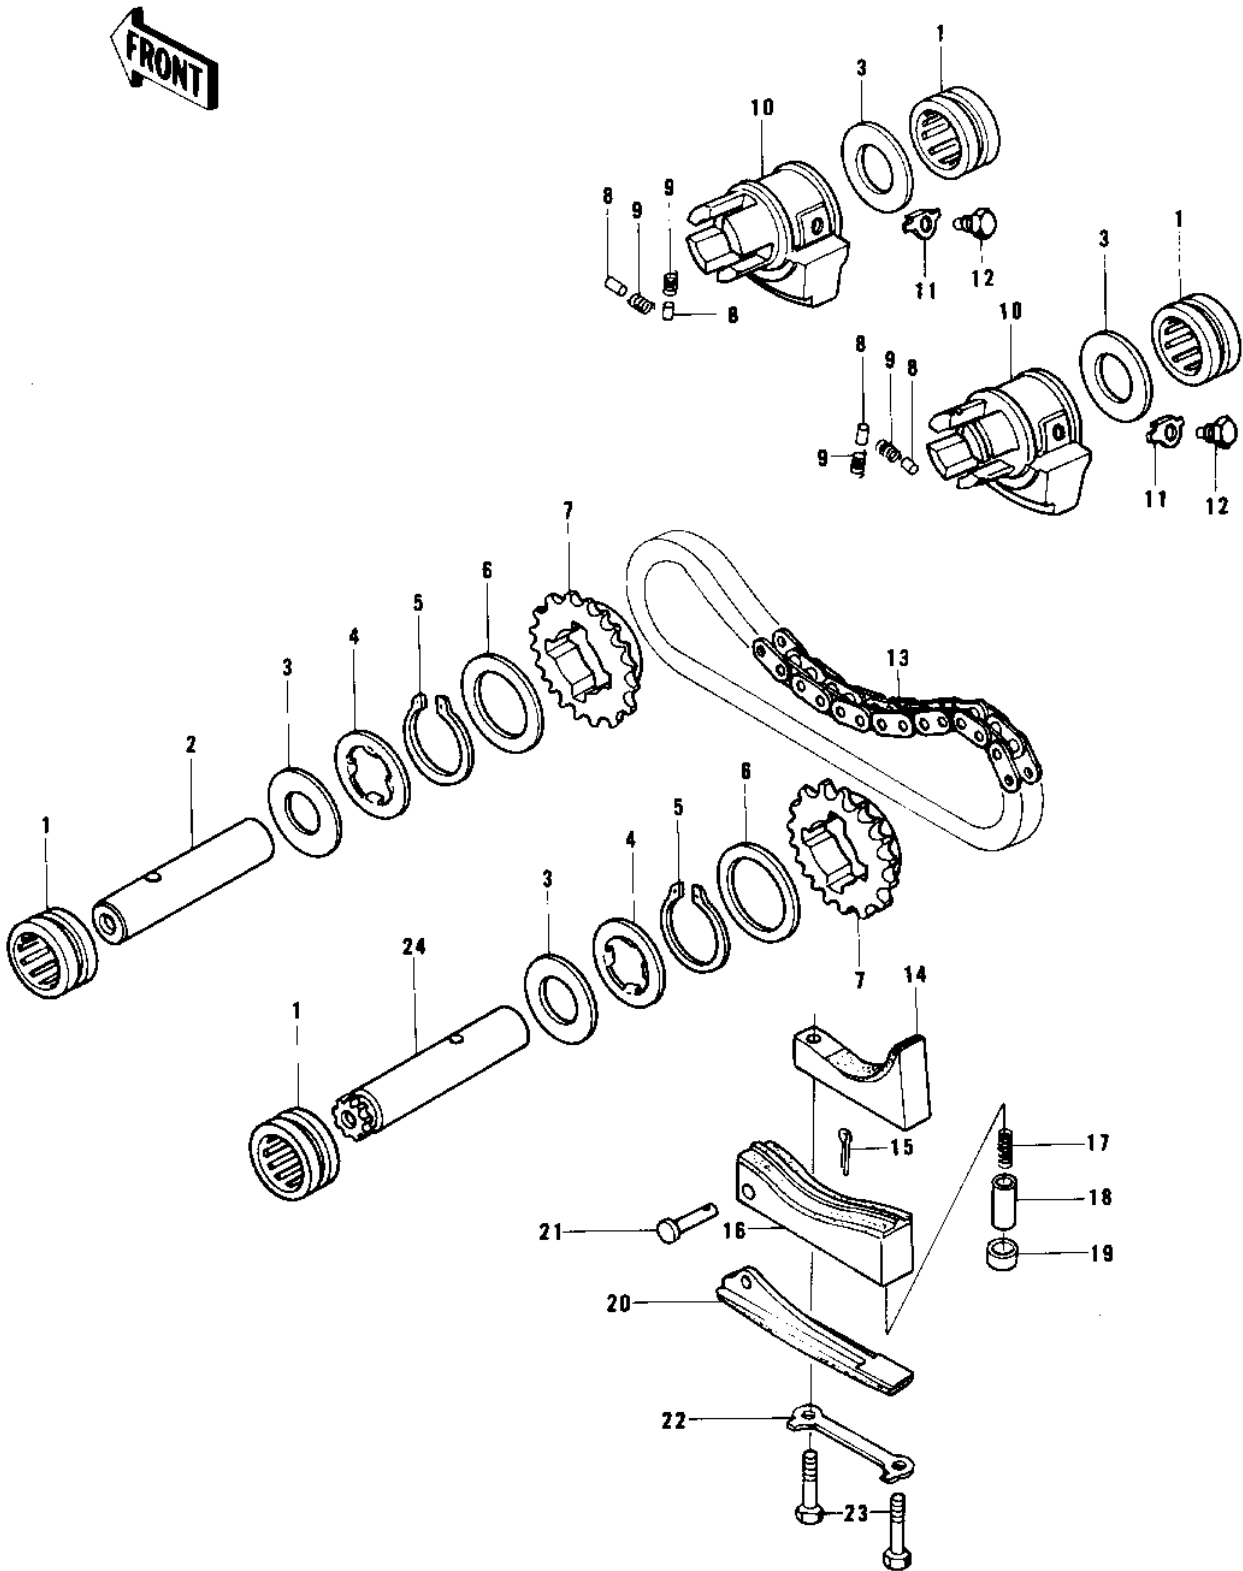

# 1979 KZ750-B4 PARTS DIAGRAM

## BALANCER

10:

## 1979 KZ750-B4 PARTS LIST

### BALANCER

ITEM NAME	PART NUMBER	QUANTITY
BEARING,NEEDLE (Ref # 1)	92046-048	
SHAFT,BALANCER (Ref # 2)	12052-008	
WASHER,PLAIN (Ref # 3)	92022-310	
WASHER,LOCK (Ref # 4)	92024-071	
CIRCLIP, 38MM (Ref # 5)	480J3800	
WASHER,PLAIN (Ref # 6)	92022-316	
SPROCKET,BALANCER (Ref # 7)	12046-008	
PIN,DOWEL (Ref # 8)	92122-005	
SPRING,BALANCER (Ref # 9)	92081-142	
BALANCER (Ref # 10)	13041-005	
WASHER LOCK 10MM (Ref # 11)	92031-001	
PIN SELECT FORK GUIDE (Ref # 12)	92043-016	
CHAIN,BALANCER (Ref # 13)	21070-009	
SLIPPER,CAM CHAIN (Ref # 14)	12053-022	
PIN COTTER 1.6X15 (Ref # 15)	550D1615	
SLIPPER,CAM CHAIN (Ref # 16)	12053-013	
SPRING (Ref # 17)	92081-146	
PIN,SLIPPER (Ref # 18)	92043-122	
BUSHING,SLIPPER (Ref # 19)	92028-185	
SLIPPER,CAM CHAIN (Ref # 20)	12053-014	
PIN (Ref # 21)	92043-120	
WASHER,LOCK (Ref # 22)	92031-016	
BOLT,6X55 (Ref # 23)	110G0655	
SHAFT BALANCER W-GEAR (Ref # 24)	12052-007	