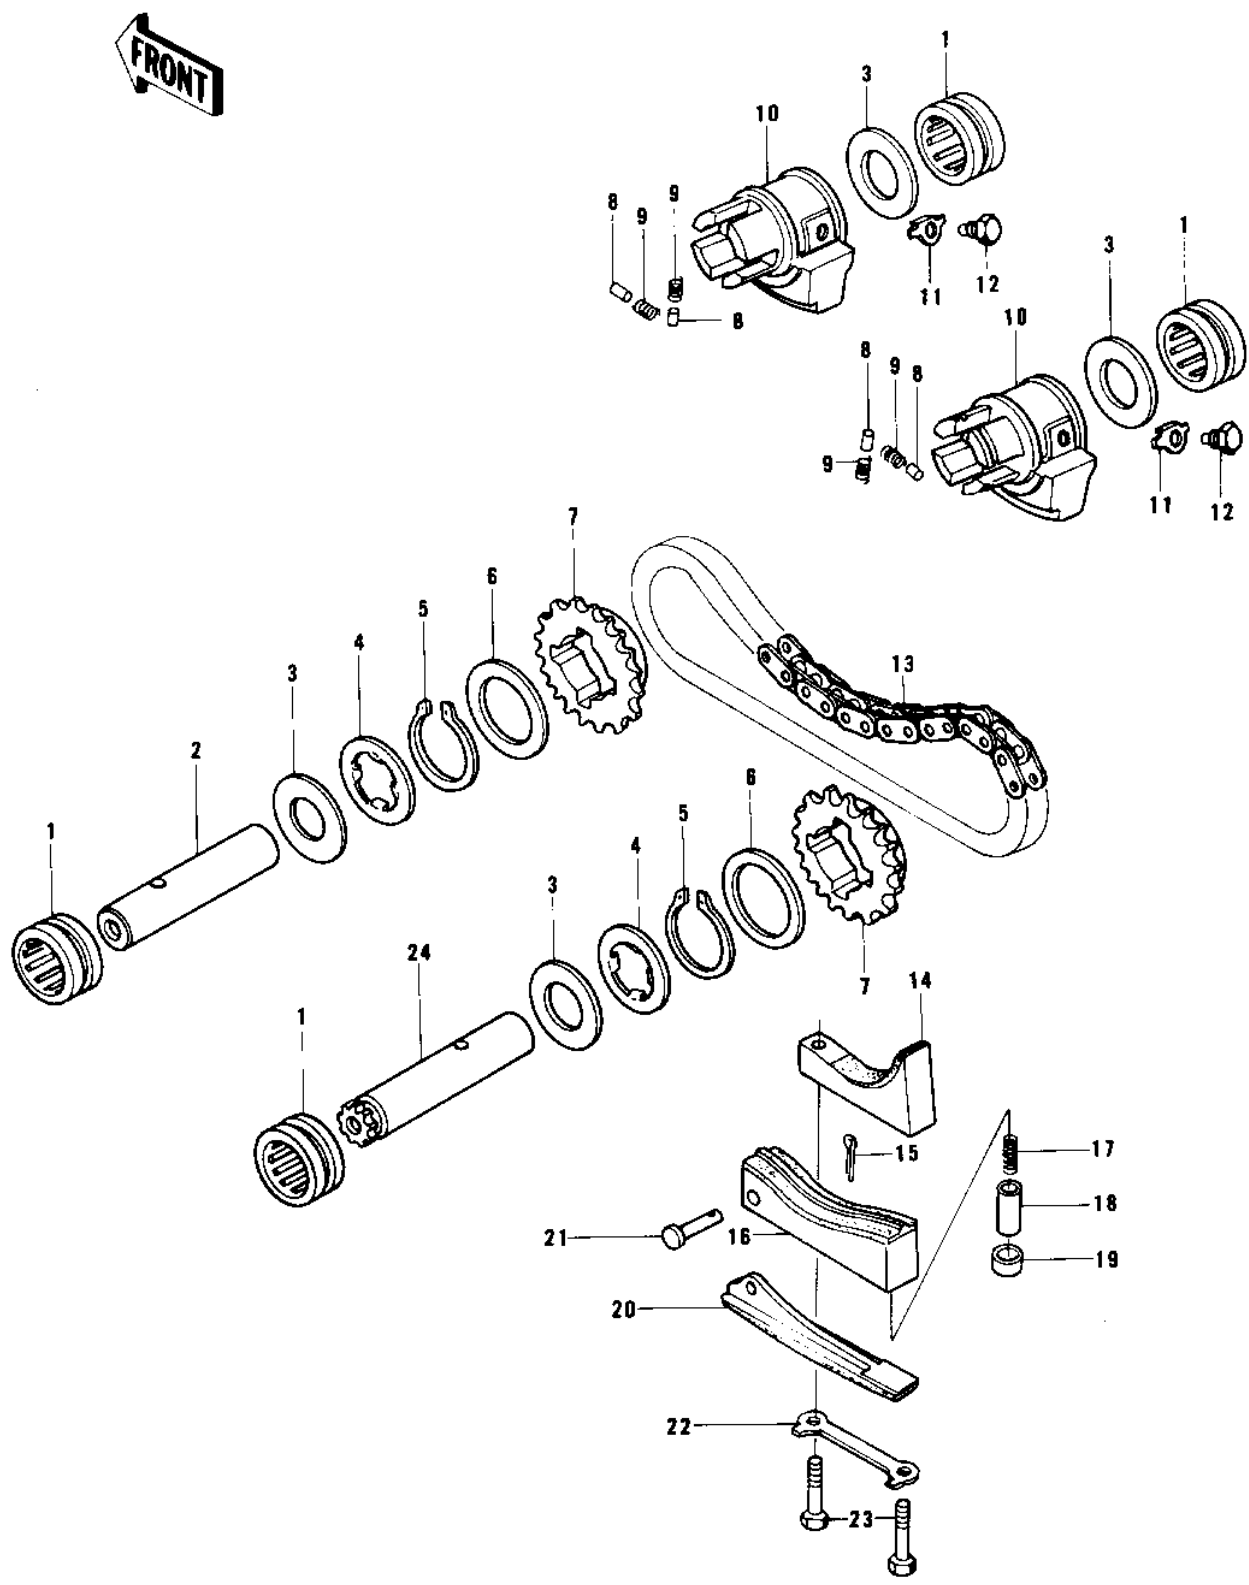

# 1976 KZ750-B1 PARTS DIAGRAM

## BALANCER

10:

# 1976 KZ750-B1 PARTS LIST

## BALANCER

ITEM NAME	PART NUMBER	QUANTITY
BEARING,NEEDLE (Ref # 1)	92046-048	4
SHAFT,BALANCER (Ref # 2)	12052-008	1
WASHER,PLAIN (Ref # 3)	92022-310	4
WASHER,LOCK (Ref # 4)	92024-071	2
CIRCLIP, 38MM (Ref # 5)	480J3800	2
WASHER,PLAIN (Ref # 6)	92022-316	2
SPROCKET,BALANCER (Ref # 7)	12046-008	2
PIN,DOWEL (Ref # 8)	92122-005	8
SPRING,BALANCER (Ref # 9)	92081-142	8
BALANCER (Ref # 10)	13041-005	2
WASHER LOCK 10MM (Ref # 11)	92031-001	2
PIN SELECT FORK GUIDE (Ref # 12)	92043-016	2
CHAIN,BALANCER (Ref # 13)	21070-009	1
SLIPPER,CAM CHAIN (Ref # 14)	12053-022	1
PIN COTTER 1.6X15 (Ref # 15)	550D1615	1
SLIPPER,CAM CHAIN (Ref # 16)	12053-013	1
SPRING (Ref # 17)	92081-146	1
PIN,SLIPPER (Ref # 18)	92043-122	1
BUSHING,SLIPPER (Ref # 19)	92028-185	1
SLIPPER,CAM CHAIN (Ref # 20)	12053-014	1
PIN (Ref # 21)	92043-120	1
WASHER,LOCK (Ref # 22)	92031-016	1
BOLT,6X55 (Ref # 23)	110G0655	2
SHAFT BALANCER W-GEAR (Ref # 24)	12052-007	1