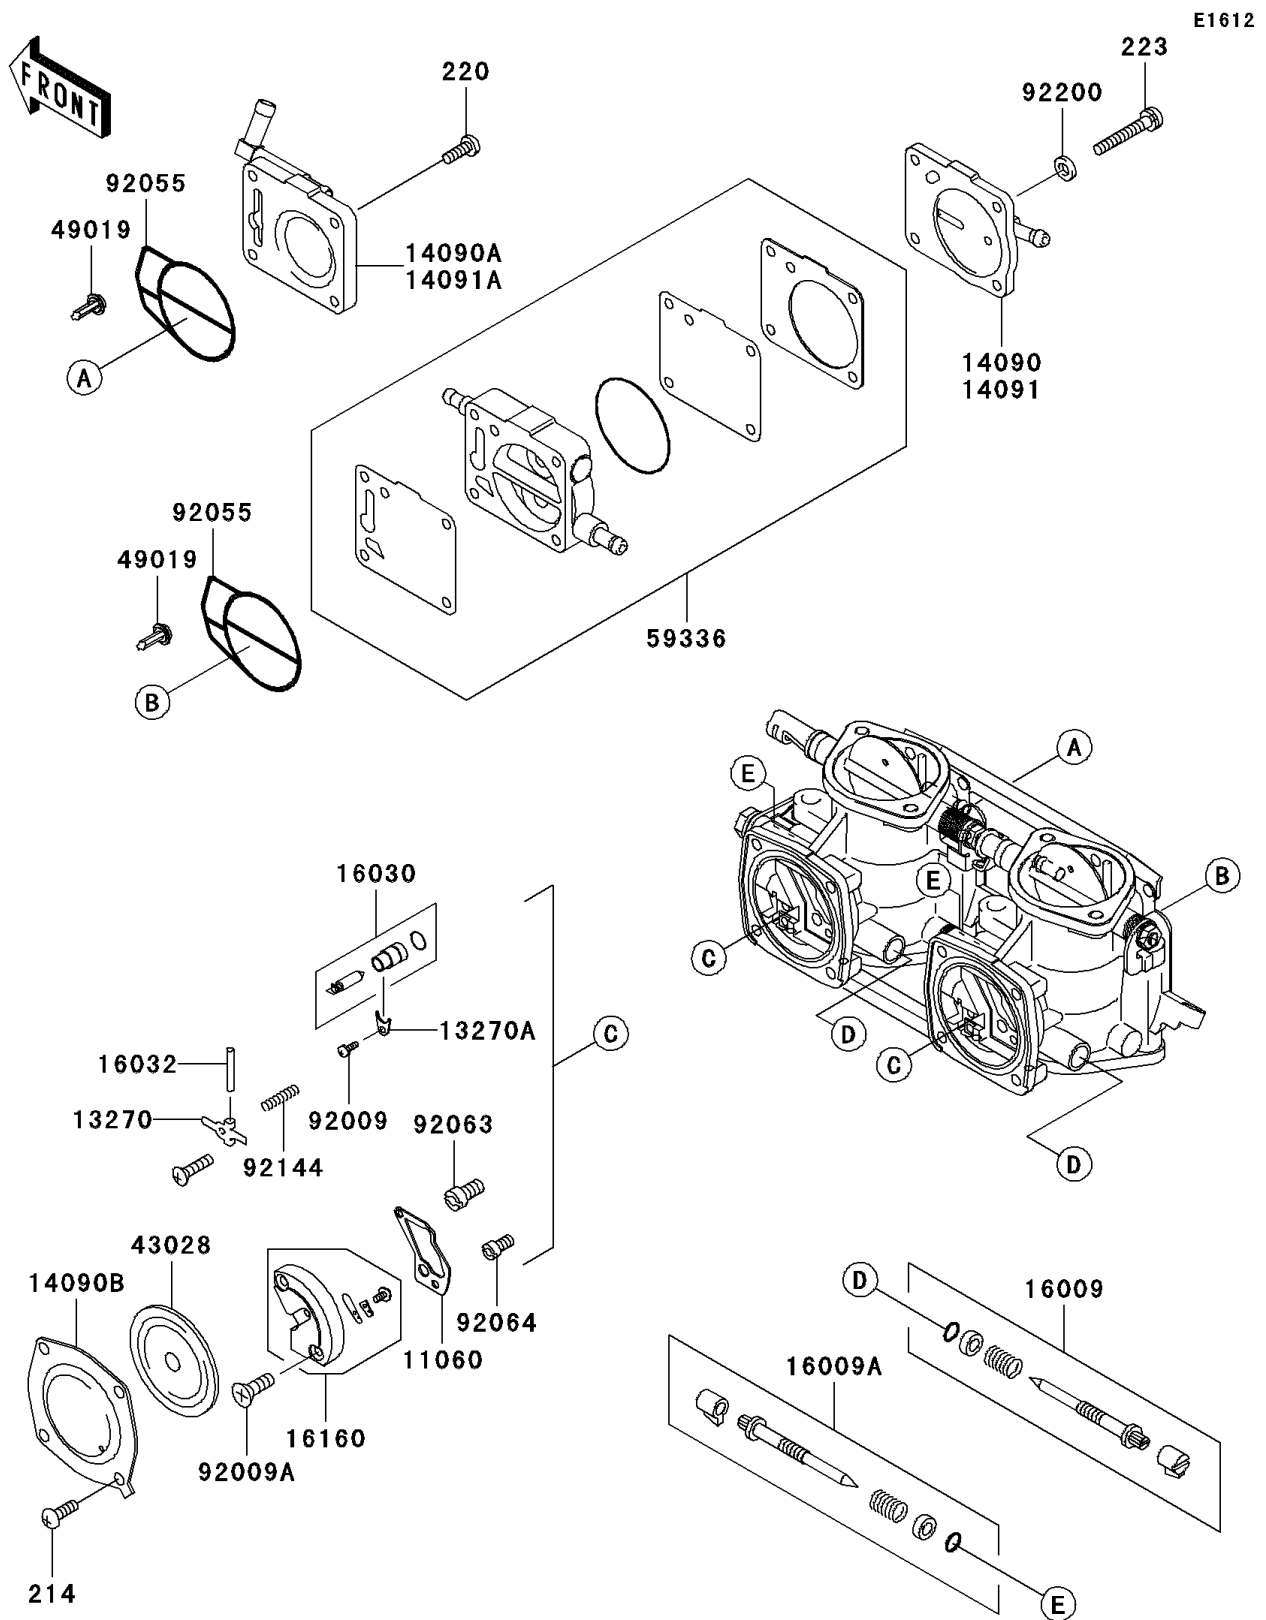

## 2005 800 SX-R PARTS DIAGRAM

Carburetor Parts

## 2005 800 SX-R PARTS LIST

### Carburetor Parts

ITEM NAME	PART NUMBER	QUANTITY
SCREW-PAN+- (Ref # 214)	214R0510	1
SCREW-PAN-CROS (Ref # 220)	220R0516	1
SCREW-PAN-WS-CROS (Ref # 223)	223R0535	1
GASKET (Ref # 11060)	11060-3774	1
PLATE (Ref # 13270)	13270-3828	1
PLATE (Ref # 13270A)	13270-3829	1
COVER (Ref # 14090B)	14090-3785	1
COVER (Ref # 14091)	14091-3774	1
COVER (Ref # 14091A)	14091-3775	1
NEEDLE-JET,SLOW (Ref # 16009)	16009-3717	1
NEEDLE-JET,MAIN (Ref # 16009A)	16009-3718	1
VALVE-FLOAT (Ref # 16030)	16030-3703	1
PIN,FLOAT (Ref # 16032)	16032-006	1
BODY (Ref # 16160)	16160-3737	1
DIAPHRAGM (Ref # 43028)	43028-3709	1
FILTER-FUEL (Ref # 49019)	49019-3713	1
CASE-PUMP,DIAPHRAGM (Ref # 59336)	59336-3712	1
SCREW,3X7 (Ref # 92009)	92009-3821	1
SCREW,4X14 (Ref # 92009A)	92009-3822	1
RING-O (Ref # 92055)	92055-3745	1
JET-MAIN,#132.5 (Ref # 92063)	92063-3724	1
JET-PILOT,#72.5 (Ref # 92064)	92064-3704	1
SPRING (Ref # 92144)	92144-3756	1
WASHER,5.3X10X1.0 (Ref # 92200)	92200-3745	1