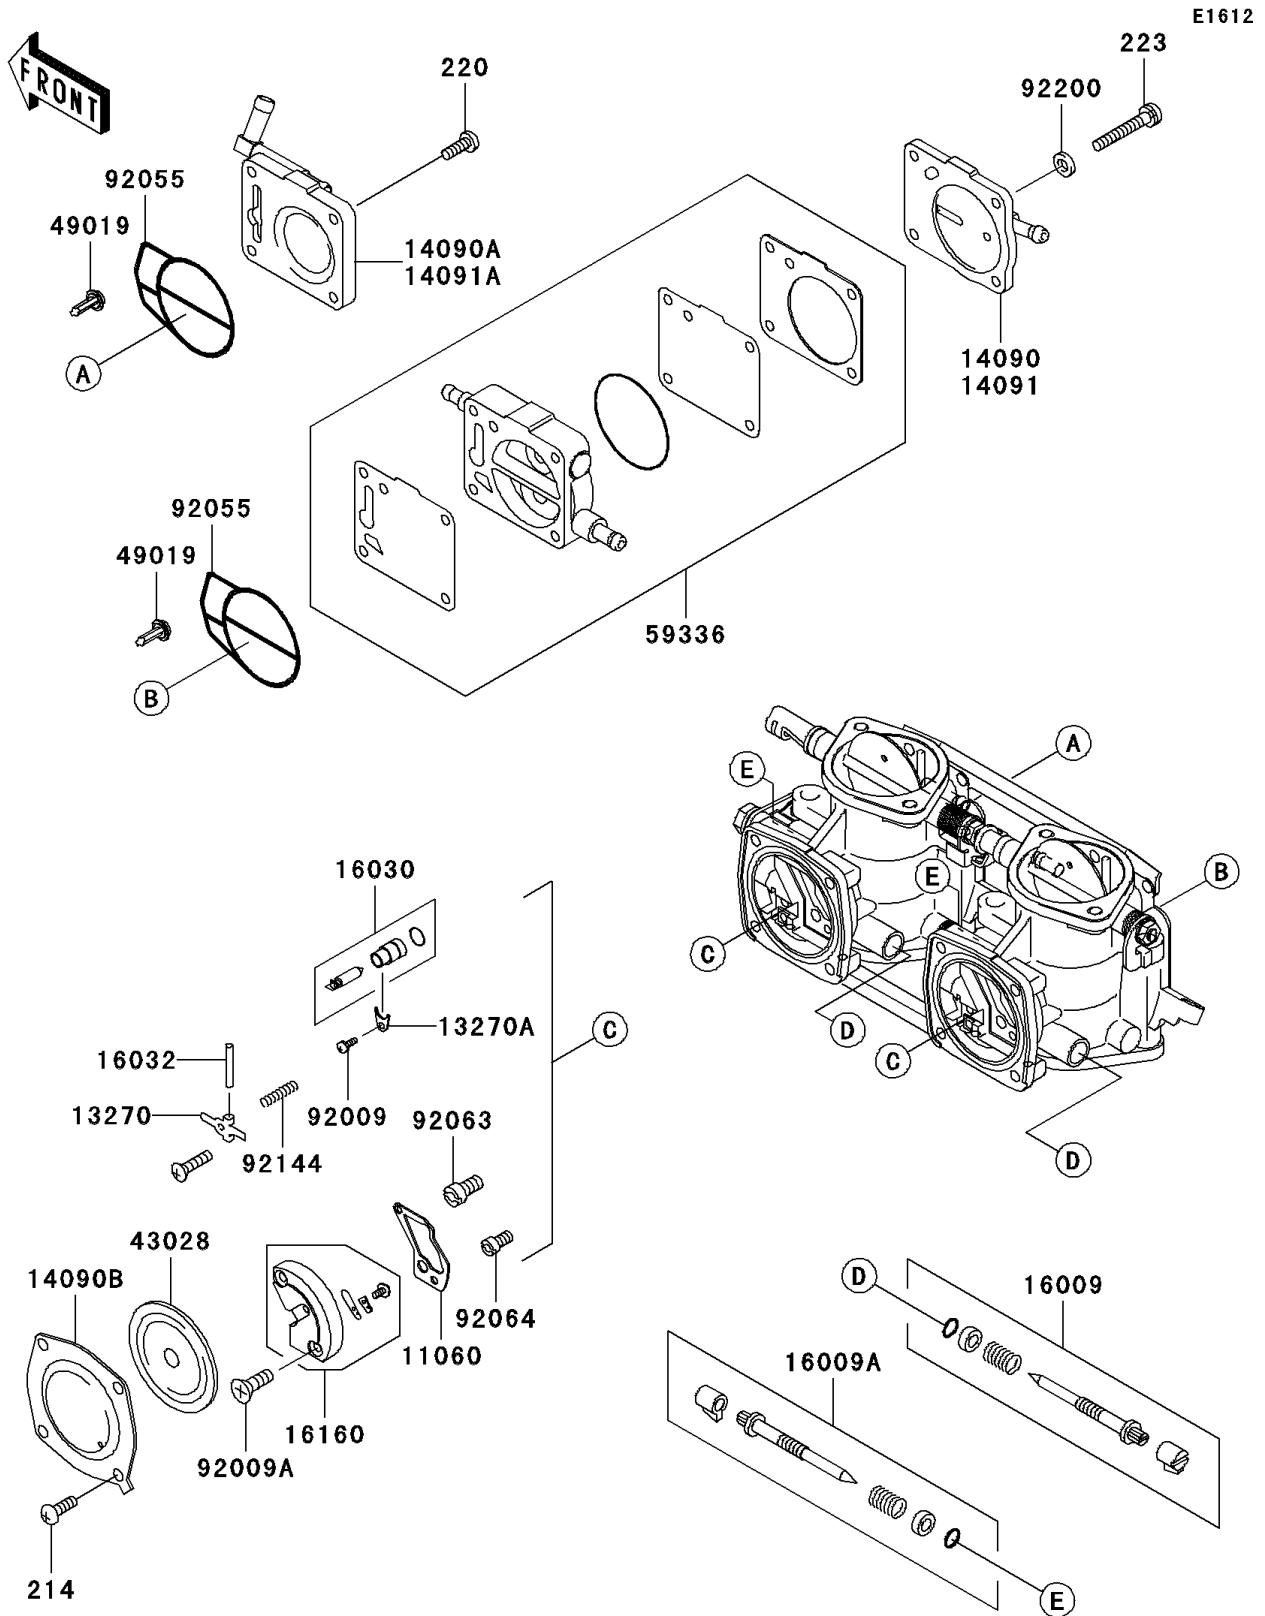

2003 800 SX-R PARTS DIAGRAM

Carburetor Parts

2003 800 SX-R PARTS LIST

Carburetor Parts

ITEM NAME	PART NUMBER	QUANTITY
SCREW-PAN+- (Ref # 214)	214R0510	8
SCREW-PAN-CROS (Ref # 220)	220R0516	4
SCREW-PAN-WS-CROS (Ref # 223)	223R0535	4
GASKET (Ref # 11060)	11060-3774	2
PLATE (Ref # 13270)	13270-3828	2
PLATE (Ref # 13270A)	13270-3829	2
COVER (Ref # 14090)	14090-3783	1
COVER (Ref # 14090A)	14090-3784	1
COVER (Ref # 14090B)	14090-3785	2
NEEDLE-JET,SLOW (Ref # 16009)	16009-3717	2
NEEDLE-JET,MAIN (Ref # 16009A)	16009-3718	2
VALVE-FLOAT (Ref # 16030)	16030-3703	2
PIN,FLOAT (Ref # 16032)	16032-006	2
BODY (Ref # 16160)	16160-3737	2
DIAPHRAGM (Ref # 43028)	43028-3709	2
FILTER-FUEL (Ref # 49019)	49019-3713	2
CASE-PUMP,DIAPHRAGM (Ref # 59336)	59336-3712	1
SCREW,3X7 (Ref # 92009)	92009-3821	2
SCREW,4X14 (Ref # 92009A)	92009-3822	4
RING-O (Ref # 92055)	92055-3745	2
JET-MAIN,#132.5 (Ref # 92063)	92063-3724	2
JET-PILOT,#72.5 (Ref # 92064)	92064-3704	2
SPRING (Ref # 92144)	92144-3756	2
WASHER,5.3X10X1.0 (Ref # 92200)	92200-3745	4