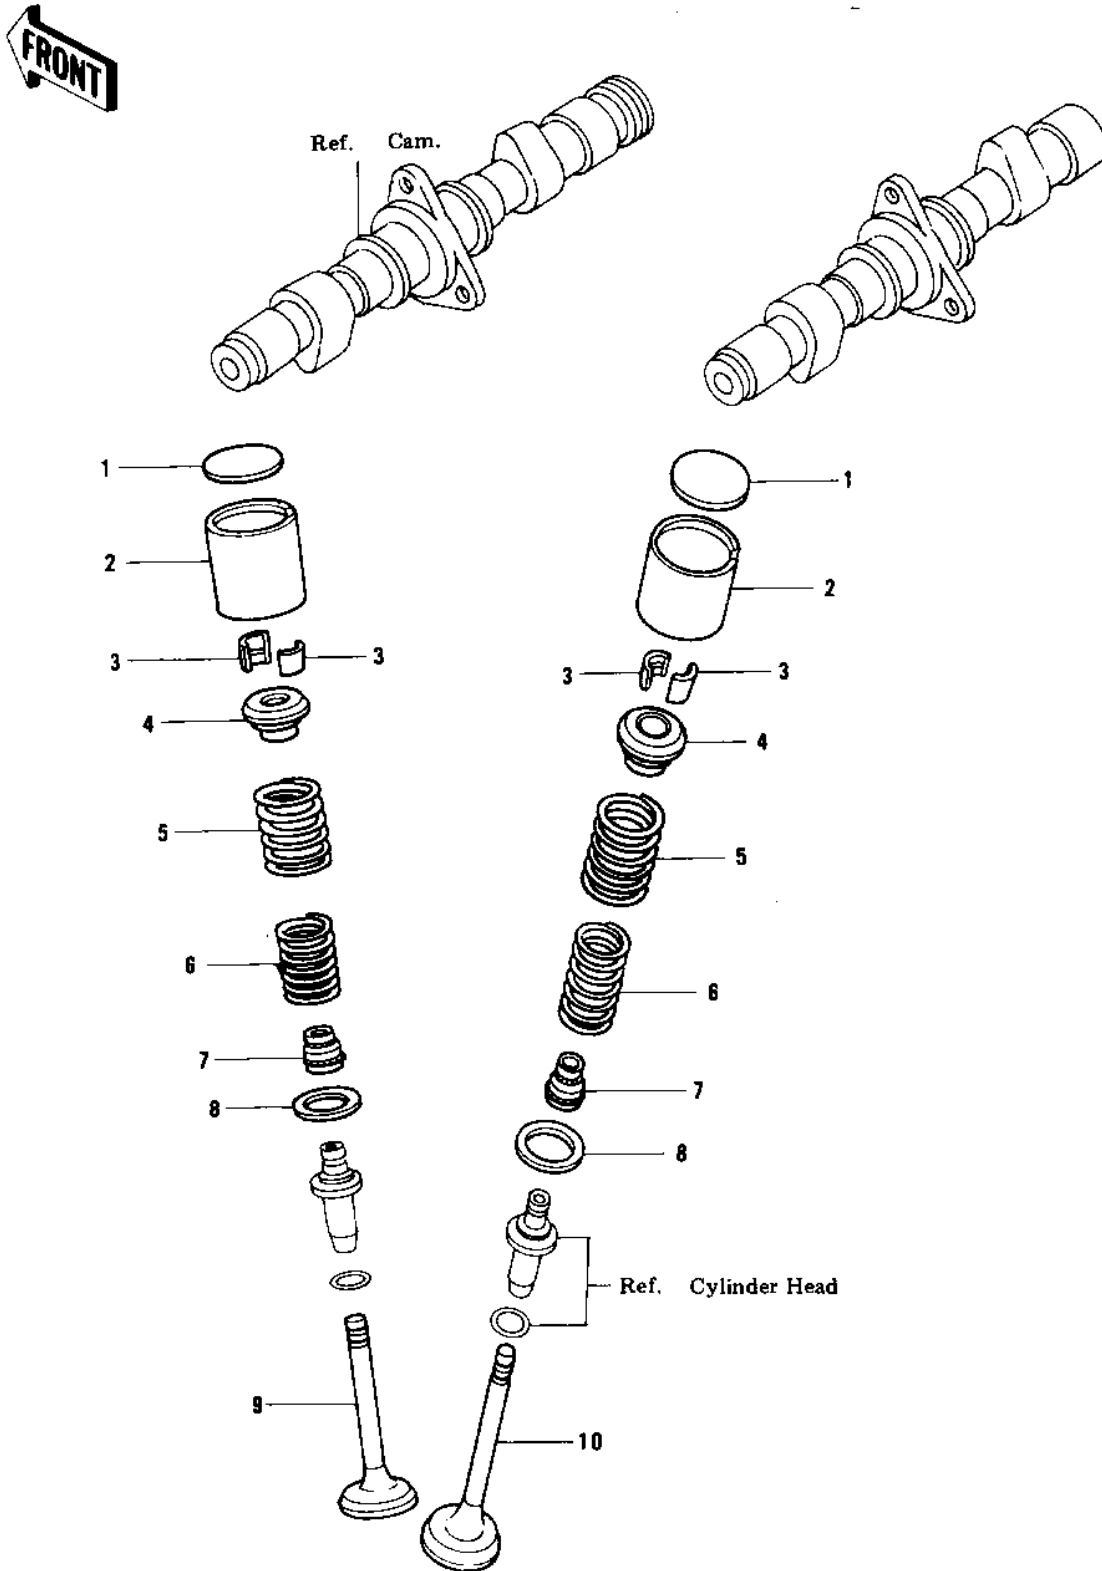

1976 KZ750-B1 PARTS DIAGRAM

VALVES

1976 KZ750-B1 PARTS LIST

VALVES

ITEM NAME	PART NUMBER	QUANTITY
SHIM,2.20T (Ref # 1)	12037-051	AR
SHIM,2.25T (Ref # 1)	12037-052	AR
SHIM,2.30T (Ref # 1)	12037-053	AR
SHIM,2.35T (Ref # 1)	12037-054	AR
SHIM,2.40T (Ref # 1)	12037-055	AR
SHIM,2.45T (Ref # 1)	12037-056	AR
SHIM,2.50T (Ref # 1)	12037-057	AR
SHIM,2.55T (Ref # 1)	12037-058	AR
SHIM,2.60T (Ref # 1)	12037-059	AR
SHIM,2.65T (Ref # 1)	12037-060	AR
SHIM,2.70T (Ref # 1)	12037-061	AR
SHIM,2.75T (Ref # 1)	12037-062	AR
SHIM,2.80T (Ref # 1)	12037-063	AR
SHIM,2.85T (Ref # 1)	12037-064	AR
SHIM,2.90T (Ref # 1)	12037-065	AR
SHIM,2.95T (Ref # 1)	12037-066	AR
SHIM,3.00T (Ref # 1)	12037-067	AR
SHIM,3.05T (Ref # 1)	12037-068	AR
SHIM,3.10T (Ref # 1)	12037-069	AR
SHIM,3.15T (Ref # 1)	12037-070	AR
SHIM,3.20T (Ref # 1)	12037-071	AR
SHIM,3.25T (Ref # 1)	12037-072	AR
SHIM,3.30T (Ref # 1)	12037-073	AR
SHIM,3.35T (Ref # 1)	12037-074	AR
SHIM,3.40T (Ref # 1)	12037-075	AR
TAPPET (Ref # 2)	12032-006	4
COLLAR,VALVE SPRING (Ref # 3)	12011-003	8
RETAINER,VALVE SPRING (Ref # 4)	12009-007	4
SPRING,OUTER VALVE (Ref # 5)	12007-015	4

1976 KZ750-B1 PARTS LIST

VALVES

ITEM NAME	PART NUMBER	QUANTITY
SPRING,INNER VALVE (Ref # 6)	12007-016	4
OIL SEAL,VALVE (Ref # 7)	92049-017	4
WASHER,PLAIN (Ref # 8)	92022-309	4
VALVE,EXHAUST (Ref # 9)	12005-007	2
VALVE,INLET (Ref # 10)	12004-014	2