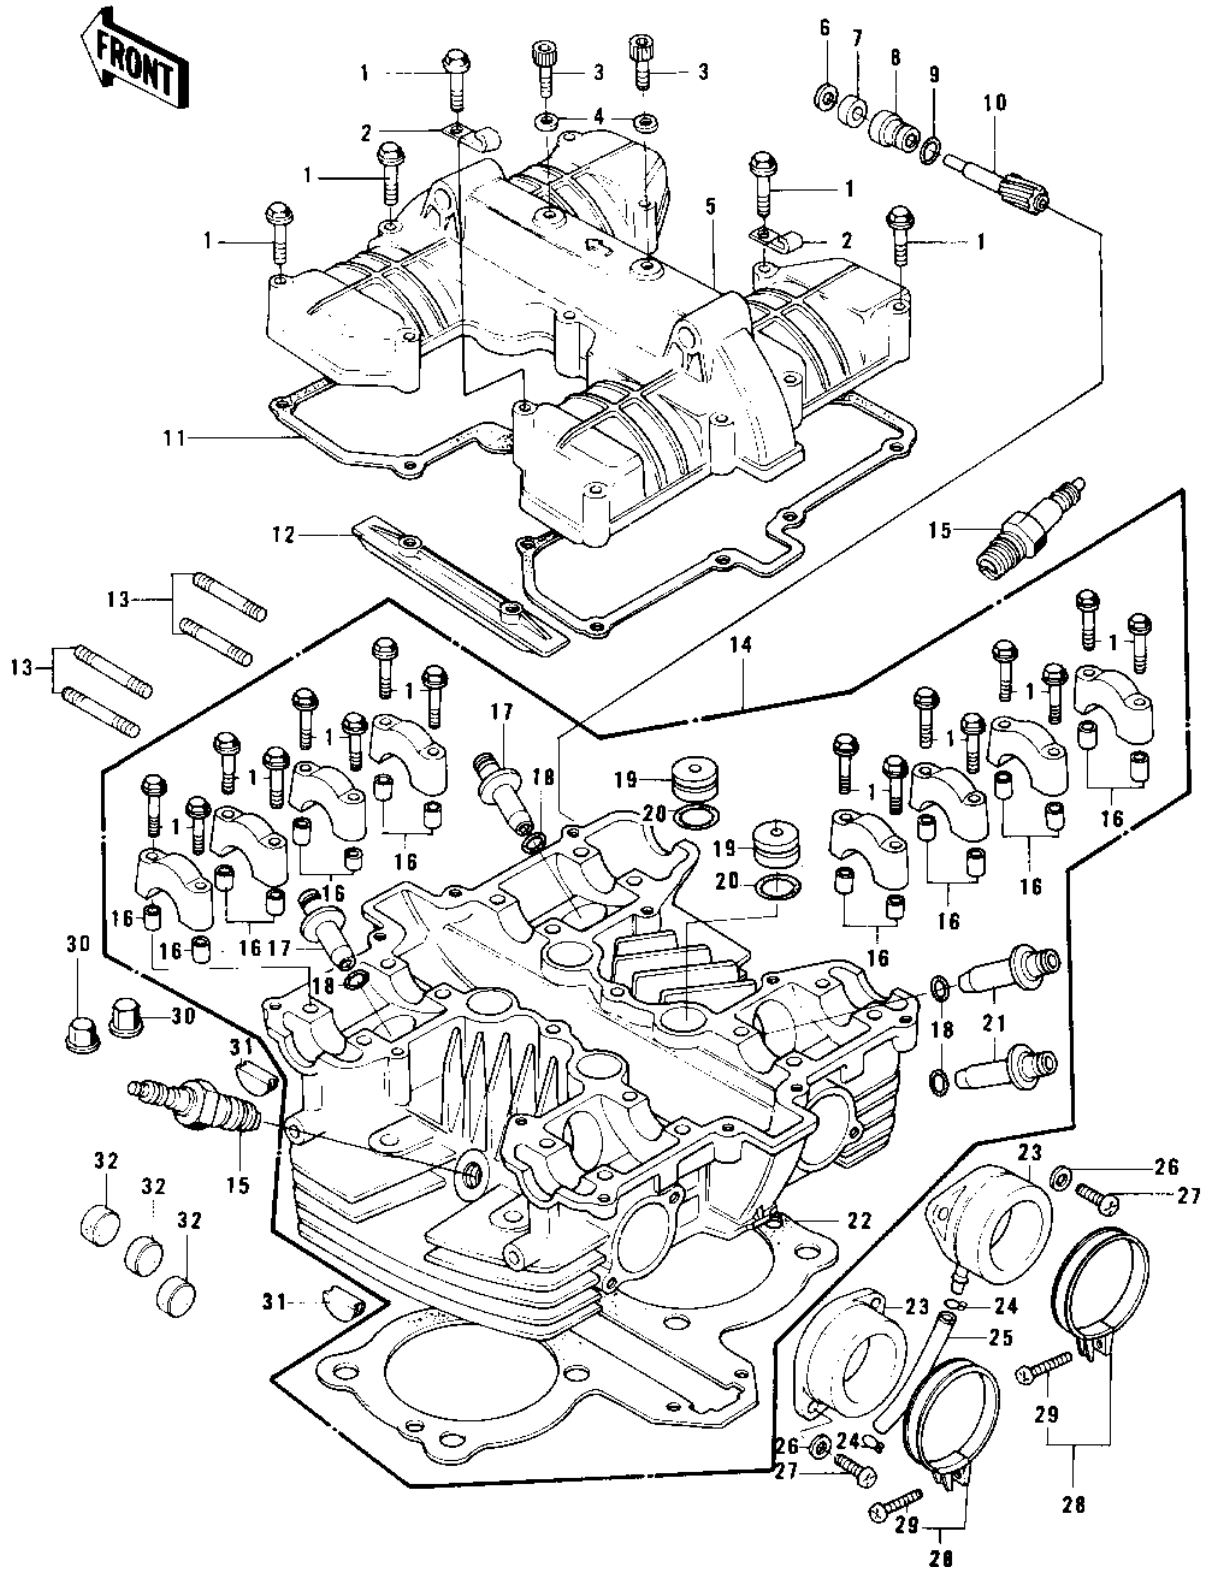

1976 KZ750-B1 PARTS DIAGRAM

CYLINDER HEAD/COVER

1976 KZ750-B1 PARTS LIST

CYLINDER HEAD/COVER

ITEM NAME	PART NUMBER	QUANTITY
BOLT,HEX HEAD,6X45 (Ref # 1)	92003-092	30
CLAMP,WIRING HARNESS (Ref # 2)	21126-008	2
BOLT,6X14 (Ref # 3)	120P0614	2
GASKET,FUEL COCK (Ref # 4)	92065-096	2
COVER,CYLINDER HEAD (Ref # 5)	11022-008-2H	1
GASKET,TACHOMETER GER (Ref # 6)	92065-103	1
OIL SEAL (Ref # 7)	92050-075	1
GUIDE,TACHOMETER GEAR (Ref # 8)	92087-009	1
"O"RING 10MM (Ref # 9)	670B1510	1
GEAR,TACHOMETER (Ref # 10)	13223-013	1
GEAR,TACHOMETER (Ref # 10)	13223-013	1
GASKET,CYL HEAD COVER (Ref # 11)	11023-008	1
SLIPPER,CAM CHAIN (Ref # 12)	12053-016	1
STUD,8MM (Ref # 13)	92004-058	4
HEAD ASSY,CYL,BARREL (Ref # 14)	11002-5010	1
SPARK PLUG B8ES (Ref # 15)	B8ES	2
SPARK PLUG B6ES (Ref # 15)	B6ES	2
PIN-DOWEL (Ref # 16)	92042-007	16
GUIDE,EXHAUST VALVE (Ref # 17)	12013-011	2
GUIDE,EXHAUST VALVE (Ref # 17)	12013-011	2
"O" RING,VALVE GUIDE (Ref # 18)	92055-065	4
PLUG,CYLINDER HEAD (Ref # 19)	92066-052	4
"O" RING (Ref # 20)	92055-095	4
GUIDE,INLET VALVE (Ref # 21)	12013-007	2
GASKET,CYLINDER HEAD (Ref # 22)	11004-1055	1
HOLDER,CARBURETOR (Ref # 23)	16065-036	2
CLAMP-PIPE (Ref # 24)	92037-072	2
TUBE,BALANCER (Ref # 25)	92059-122	1
WASHER PLAIN 6MM (Ref # 26)	411B0600	4

1976 KZ750-B1 PARTS LIST

CYLINDER HEAD/COVER

ITEM NAME	PART NUMBER	QUANTITY
SCREW PAN HEAD 6X18 (Ref # 27)	220B0618	4
CLAMP (Ref # 28)	92037-171	2
SCREW-PAN-CROS (Ref # 29)	220B0535	2
NUT,CYLINDER HEAD (Ref # 30)	92015-076	8
PLUG,CAM SHAFT (Ref # 31)	92066-047	4
DAMPER RUBBER-CYL-HD (Ref # 32)	92075-109	6